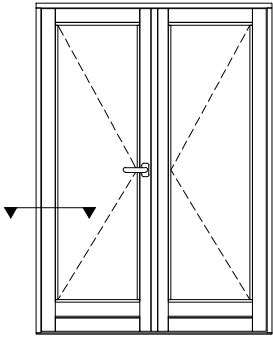

Drawing Title:
Section Through Threshold
Outward Opening Doors

Drawing No.:
FD12A-101

Date:
28/02/13

Drawn By:
JSE

Scale:
NTS

This drawing remains the property of Livingwood Windows Ltd and may not be reproduced without written permission. Livingwood Windows Ltd accepts no liability arising from any party acting on information contained within this drawing. It is advised that assistance is sought from Livingwood Windows Ltd regarding matters of an individual project.