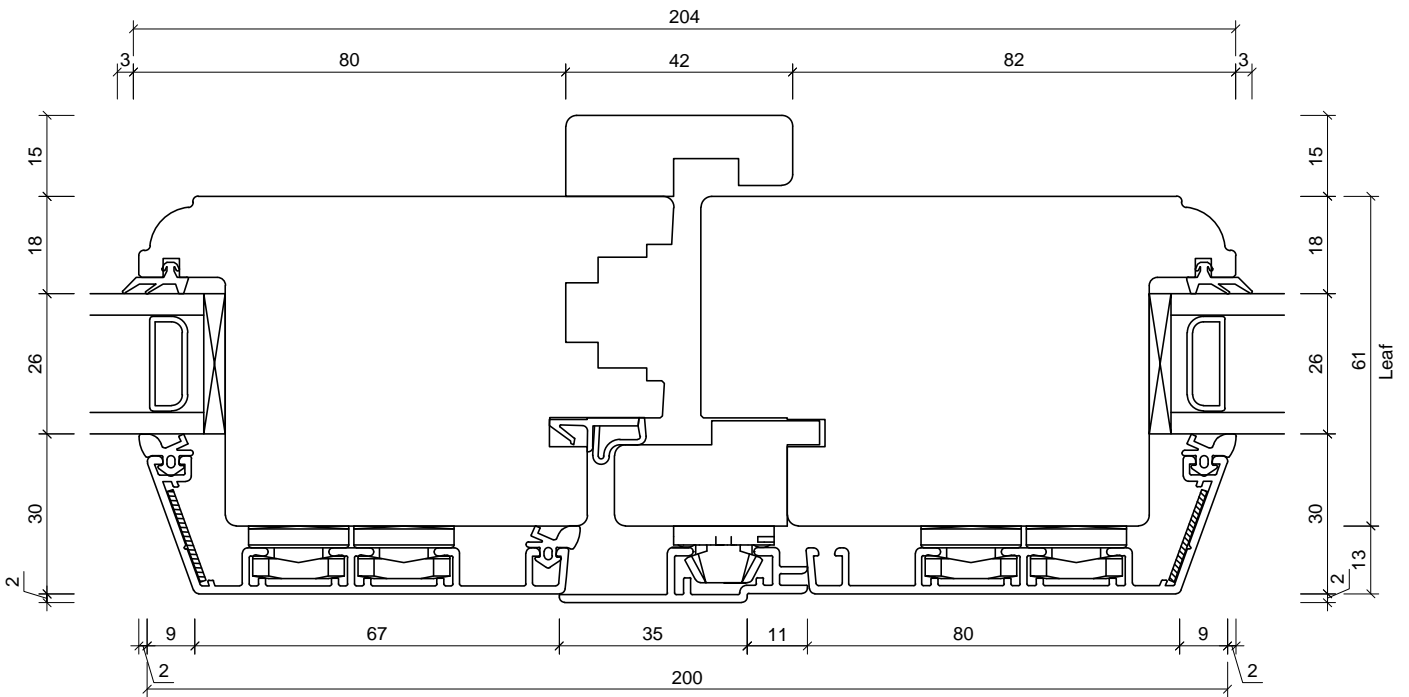

Unit 6
Ticehurst Yard
Tostock
Bury St Edmunds
Suffolk
IP30 9PH

Tel: 01359 272 646
sales@livingwoodwindows.co.uk
www.livingwoodwindows.co.uk

Unit Type:
FD12A
Double Glazed Aluminium Clad Timber
French Doors

Drawing Title:
Section Through Centre
Primary Leaf/Secondary Leaf
Inward Opening Doors

Drawing No.:
FD12A-109

Date:
28/02/13

Drawn By:
JSE

Scale:
NTS