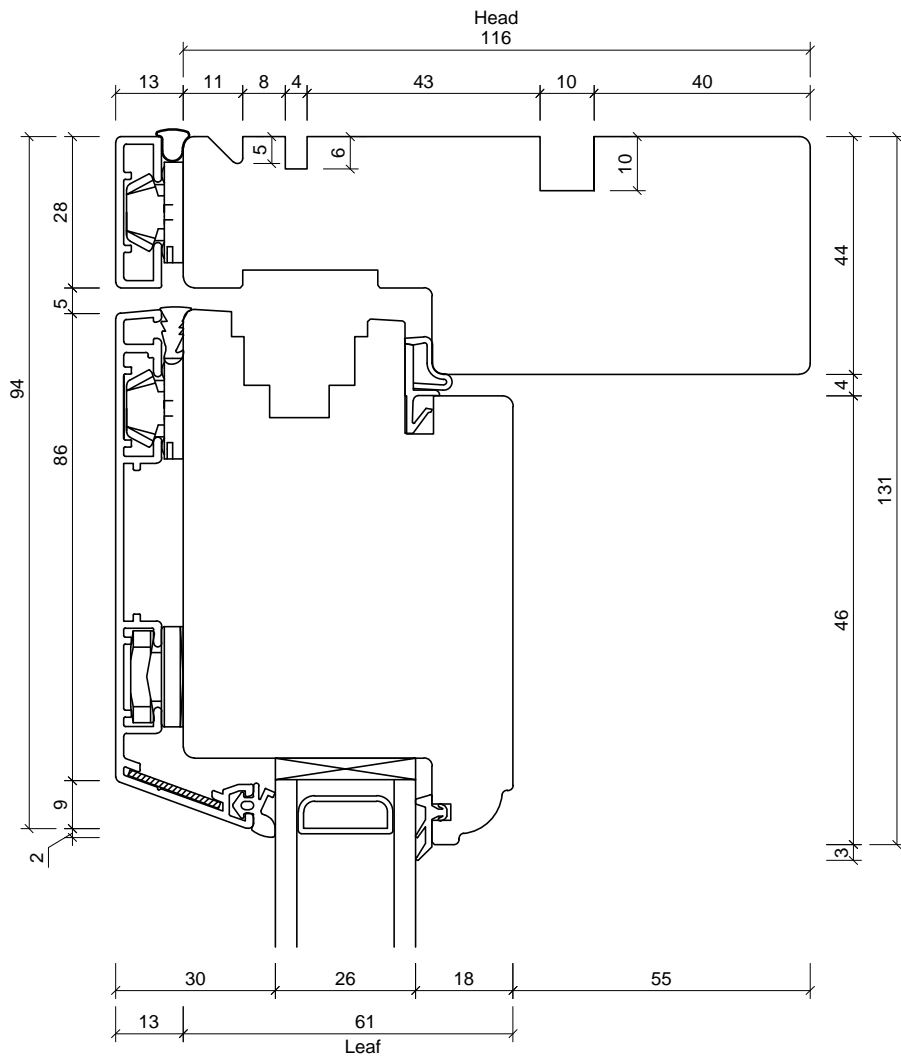

Unit 6
Ticehurst Yard
Tostock
Bury St Edmunds
Suffolk
IP30 9PH

Tel: 01359 272 646
sales@livingwoodwindows.co.uk
www.livingwoodwindows.co.uk

Unit Type:
FD12A
Double Glazed Aluminium Clad Timber
French Doors

Drawing Title:
Section Through Head
Outward Opening Doors

Drawing No.:
FD12A-103

Date:
28/02/13

Drawn By:
JSE

Scale:
NTS