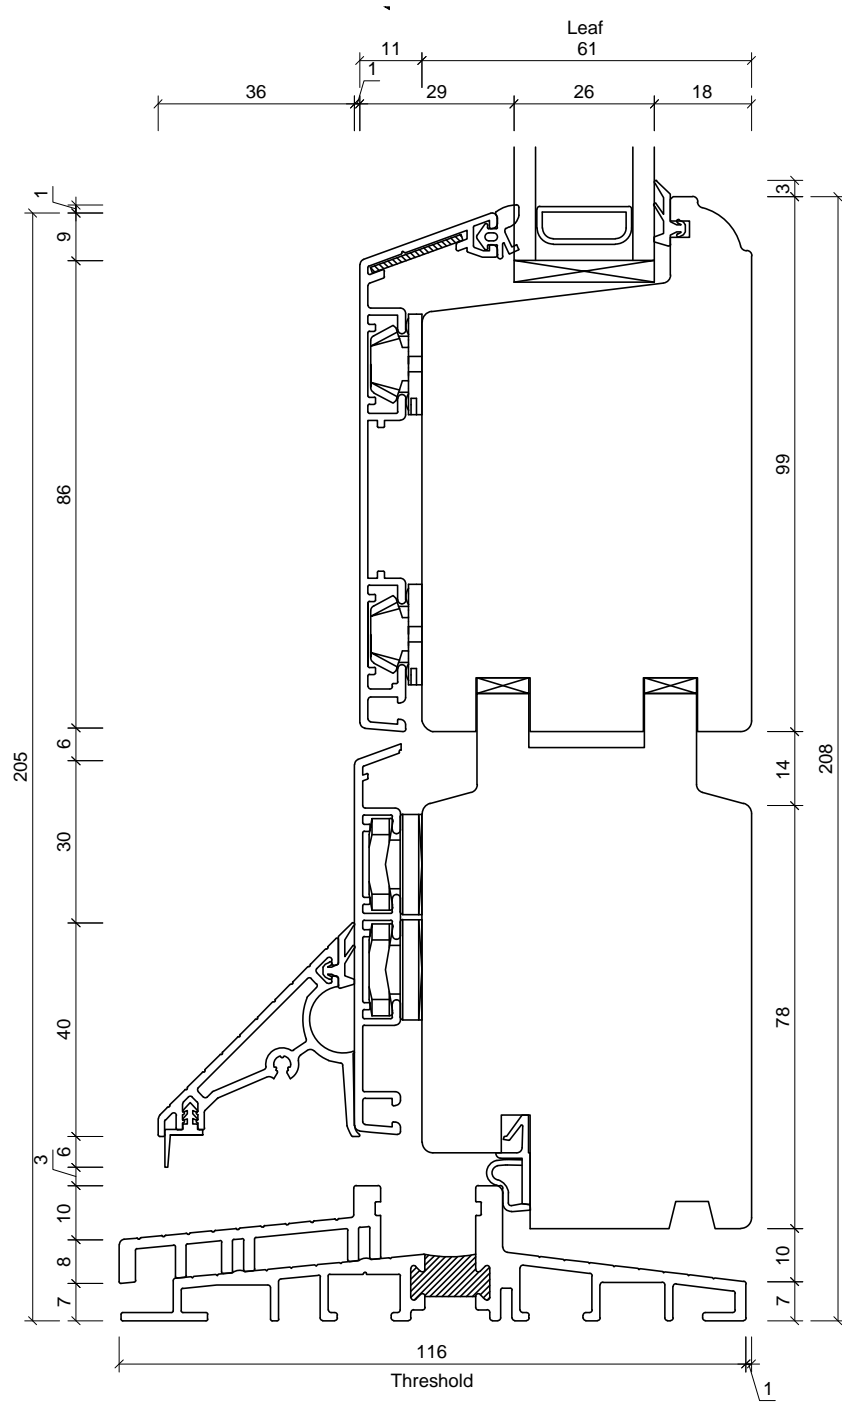

Unit 6
Ticehurst Yard
Tostock
Bury St Edmunds
Suffolk
IP30 9PH

Tel: 01359 272 646
sales@livingwoodwindows.co.uk
www.livingwoodwindows.co.uk

Unit Type:	FD12A Double Glazed Aluminium Clad Timber French Doors	Drawing No.: FD12A-106
		Date: 28/02/13
Drawing Title:	Section Through Threshold Inward Opening Doors	Drawn By: JSE
		Scale: NTS
This drawing remains the property of Livingwood Windows Ltd and may not be reproduced without written permission. Livingwood Windows Ltd accepts no liability arising from any party acting on information contained within this drawing. It is advised that assistance is sought from Livingwood Windows Ltd regarding matters of an individual project.