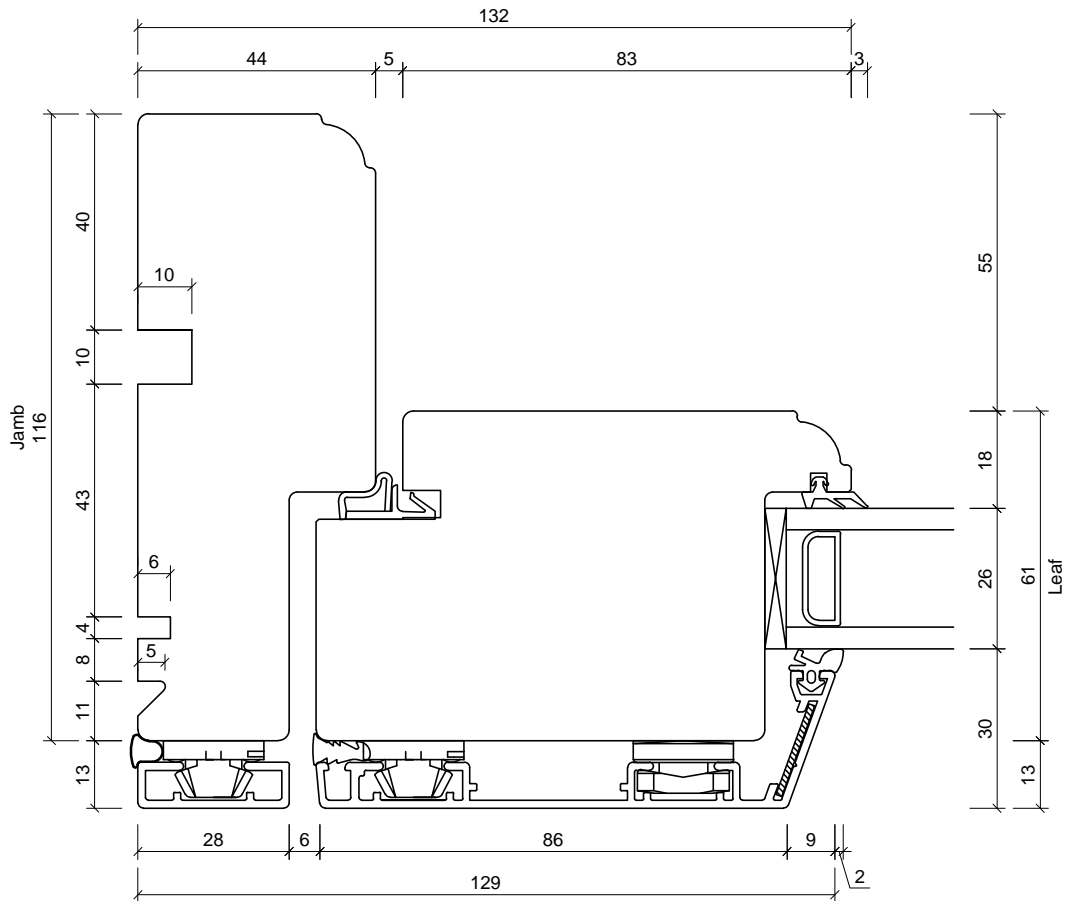

Drawing Title:
Section Through Threshold
Outward Opening Doors

Drawing No.:
FD12A-101

Date:
28/02/13

Drawn By:
JSE

Scale:
NTS

This drawing remains the property of Livingwood Windows Ltd and may not be reproduced without written permission. Livingwood Windows Ltd accepts no liability arising from any party acting on information contained within this drawing. It is advised that assistance is sought from Livingwood Windows Ltd regarding matters of an individual project.