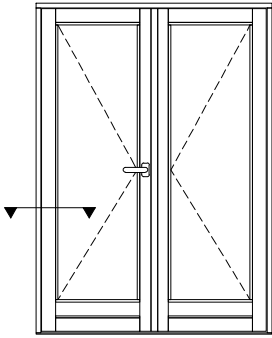

Unit 6
Ticehurst Yard
Tostock
Bury St Edmunds
Suffolk
IP30 9PH

Tel: 01359 272 646
sales@livingwoodwindows.co.uk
www.livingwoodwindows.co.uk

Unit Type:
FD12A
Double Glazed Aluminium Clad Timber
French Doors

Drawing Title:
Section Through Jamb
Inward Opening Doors

Drawing No.:
FD12A-107

Date:
28/02/13

Drawn By:
JSE

Scale:
NTS