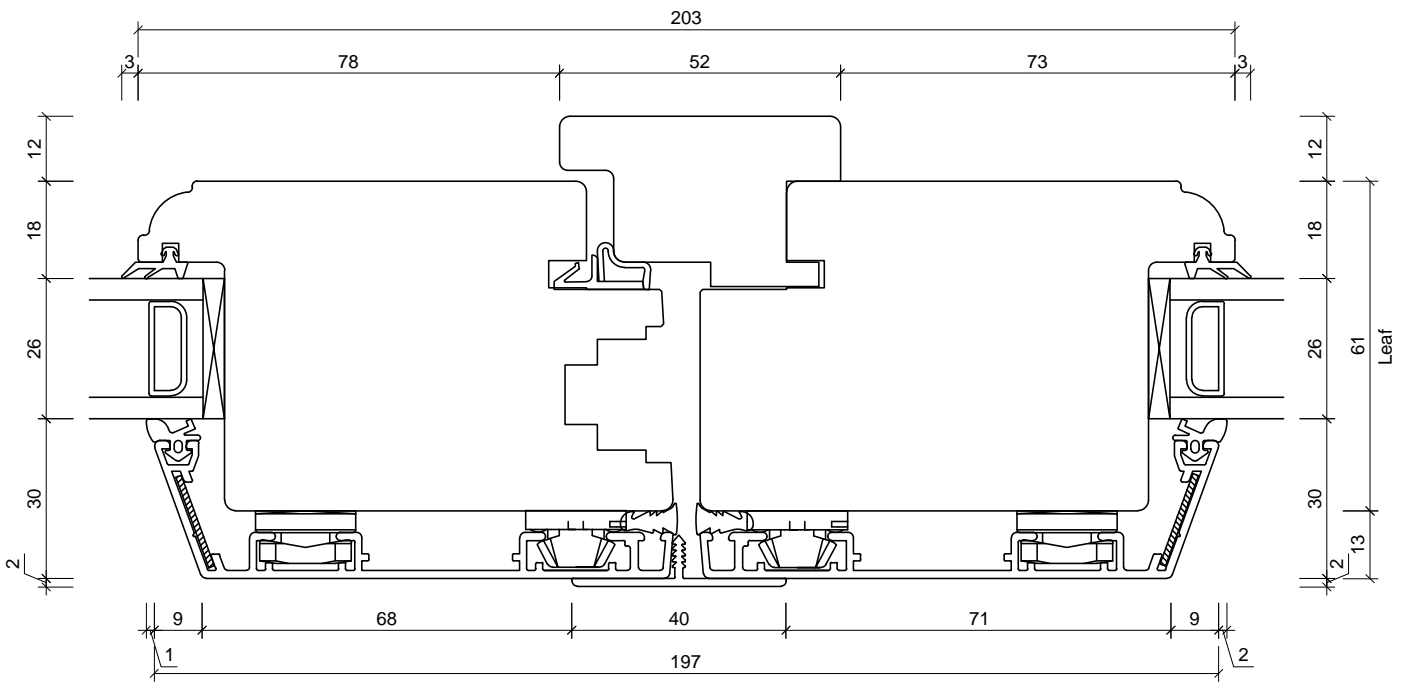

Unit 6
Ticehurst Yard
Tostock
Bury St Edmunds
Suffolk
IP30 9PH

Tel: 01359 272 646
sales@livingwoodwindows.co.uk
www.livingwoodwindows.co.uk

Unit Type:
FD12A
Double Glazed Aluminium Clad Timber
French Doors

Drawing Title:
Section Through Centre
Primary Leaf/Secondary Leaf
Outward Opening Doors

Drawing No.:
FD12A-104

Date:
28/02/13

Drawn By:
JSE

Scale:
NTS