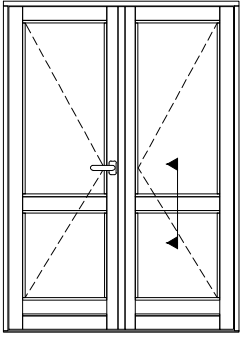

Unit 6
Ticehurst Yard
Tostock
Bury St Edmunds
Suffolk
IP30 9PH

Tel: 01359 272 646
sales@livingwoodwindows.co.uk
www.livingwoodwindows.co.uk

Unit Type:	FD12A Double Glazed Aluminium Clad Timber French Doors	Drawing No.: FD12A-105
		Date: 28/02/13
Drawing Title:	Section Through Transom Inward and Outward Opening Doors	Drawn By: JSE
		Scale: NTS