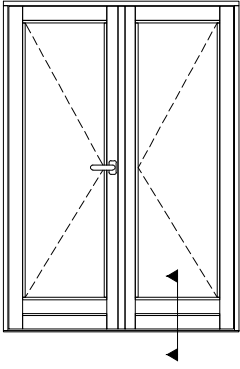

Unit 6
Ticehurst Yard
Tostock
Bury St Edmunds
Suffolk
IP30 9PH

Tel: 01359 272 646
sales@livingwoodwindows.co.uk
www.livingwoodwindows.co.uk

Unit Type:	FD12A Double Glazed Aluminium Clad Timber French Doors	Drawing No.: FD12A-106
		Date: 28/02/13
Drawing Title:	Section Through Threshold Inward Opening Doors	Drawn By: JSE
		Scale: NTS
This drawing remains the property of Livingwood Windows Ltd and may not be reproduced without written permission. Livingwood Windows Ltd accepts no liability arising from any party acting on information contained within this drawing. It is advised that assistance is sought from Livingwood Windows Ltd regarding matters of an individual project.