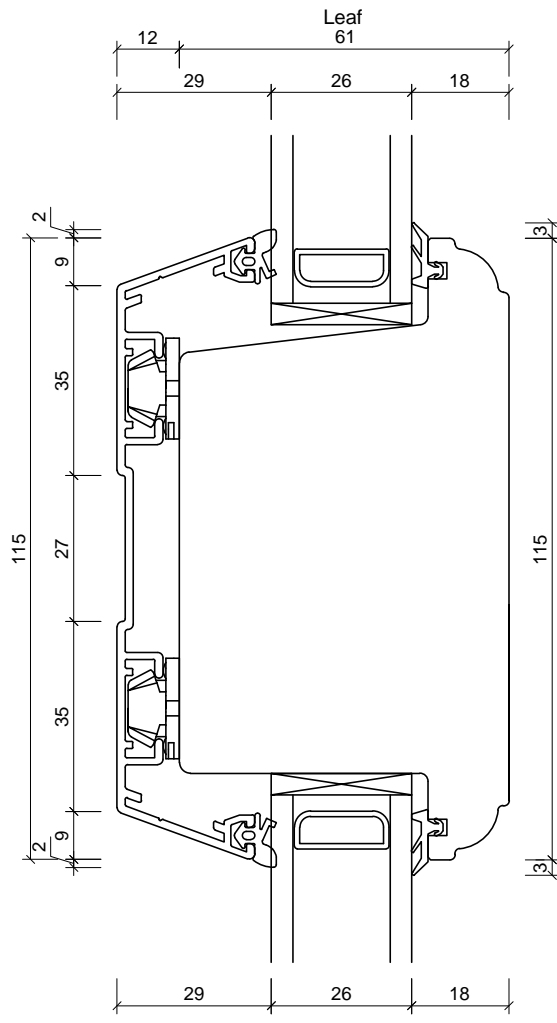

Unit 6
Ticehurst Yard
Tostock
Bury St Edmunds
Suffolk
IP30 9PH

Tel: 01359 272 646
sales@livingwoodwindows.co.uk
www.livingwoodwindows.co.uk

Unit Type:	FD12A Double Glazed Aluminium Clad Timber French Doors	Drawing No.: FD12A-105
		Date: 28/02/13
Drawing Title:	Section Through Transom Inward and Outward Opening Doors	Drawn By: JSE
		Scale: NTS