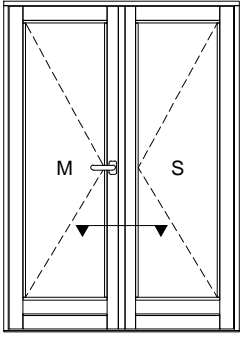

Unit 6
Ticehurst Yard
Tostock
Bury St Edmunds
Suffolk
IP30 9PH

Tel: 01359 272 646
sales@livingwoodwindows.co.uk
www.livingwoodwindows.co.uk

Unit Type:
FD12A
Double Glazed Aluminium Clad Timber
French Doors

Drawing Title:
Section Through Centre
Primary Leaf/Secondary Leaf
Inward Opening Doors

Drawing No.:
FD12A-109

Date:
28/02/13

Drawn By:
JSE

Scale:
NTS