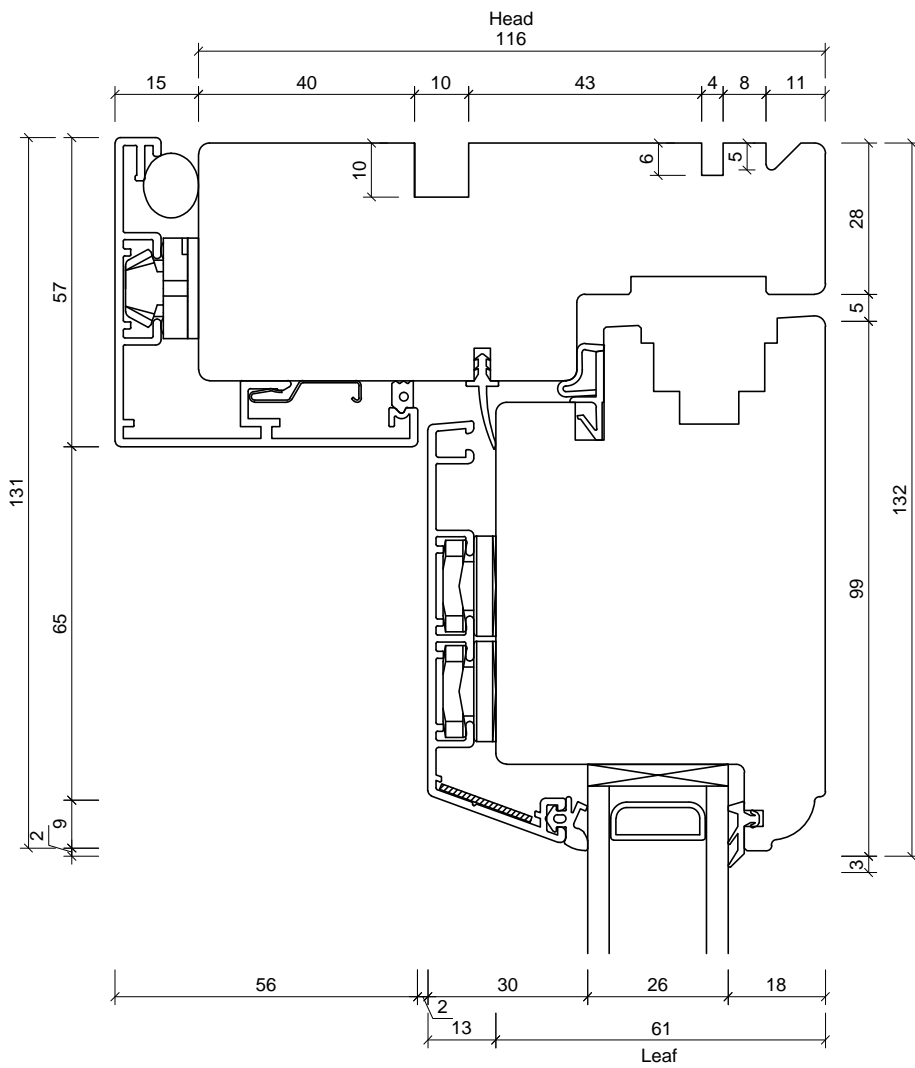

Unit 6
Ticehurst Yard
Tostock
Bury St Edmunds
Suffolk
IP30 9PH

Tel: 01359 272 646
sales@livingwoodwindows.co.uk
www.livingwoodwindows.co.uk

Unit Type:
FD12A
Double Glazed Aluminium Clad Timber
French Doors

Drawing Title:
Section Through Head
Inward Opening Doors

Drawing No.:
FD12A-108

Date:
28/02/13

Drawn By:
JSE

Scale:
NTS