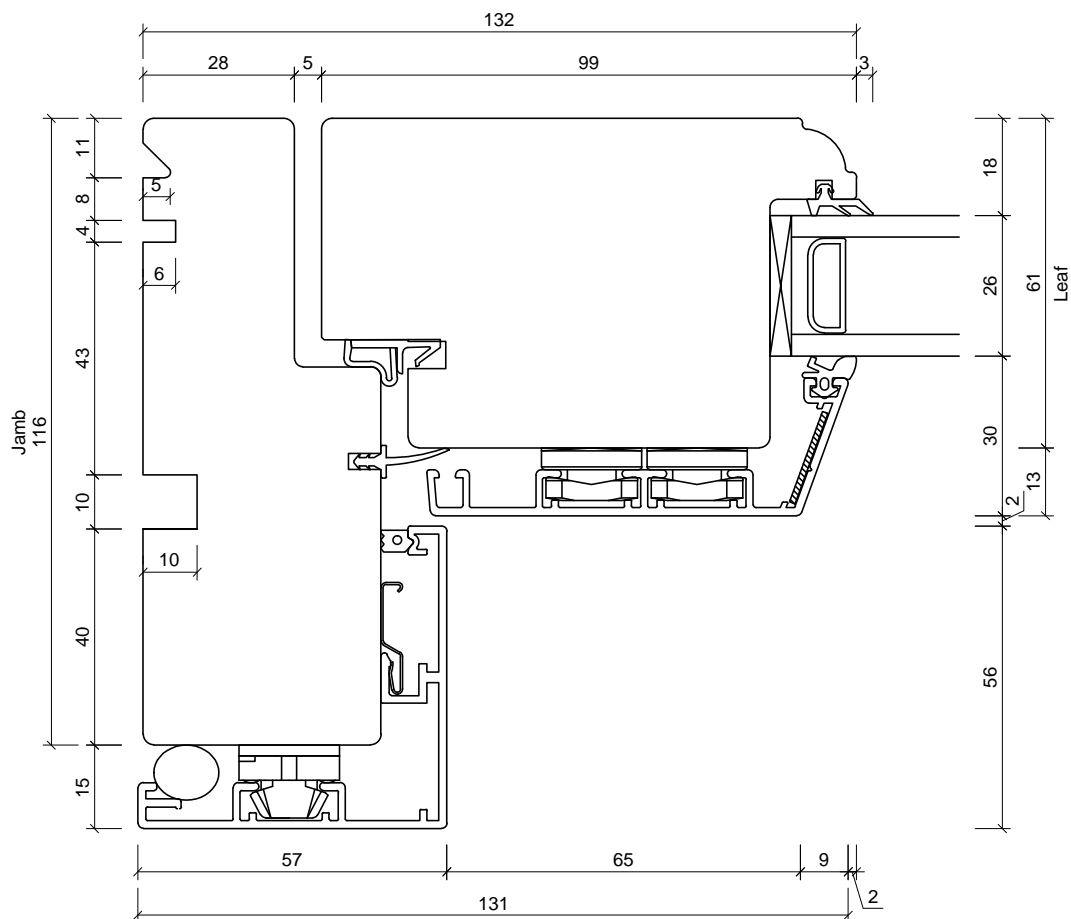

Unit 6
Ticehurst Yard
Tostock
Bury St Edmunds
Suffolk
IP30 9PH

Tel: 01359 272 646
sales@livingwoodwindows.co.uk
www.livingwoodwindows.co.uk

Unit Type:
FD12A
Double Glazed Aluminium Clad Timber
French Doors

Drawing Title:
Section Through Jamb
Inward Opening Doors

Drawing No.:
FD12A-107

Date:
28/02/13

Drawn By:
JSE

Scale:
NTS