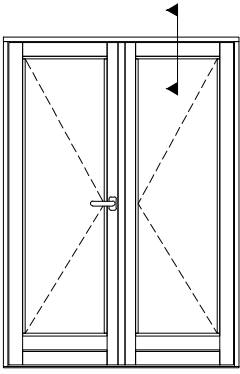

Unit 6
Ticehurst Yard
Tostock
Bury St Edmunds
Suffolk
IP30 9PH

Tel: 01359 272 646
sales@livingwoodwindows.co.uk
www.livingwoodwindows.co.uk

Unit Type:
FD12A
Double Glazed Aluminium Clad Timber
French Doors

Drawing Title:
Section Through Head
Outward Opening Doors

Drawing No.:
FD12A-103

Date:
28/02/13

Drawn By:
JSE

Scale:
NTS