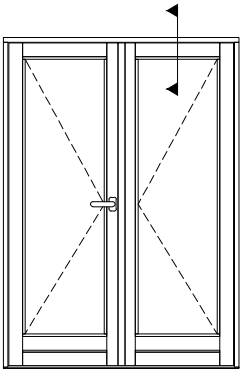

Unit 6
Ticehurst Yard
Tostock
Bury St Edmunds
Suffolk
IP30 9PH

Tel: 01359 272 646
sales@livingwoodwindows.co.uk
www.livingwoodwindows.co.uk

Unit Type:
FD12A
Double Glazed Aluminium Clad Timber
French Doors

Drawing Title:
Section Through Head
Inward Opening Doors

Drawing No.:
FD12A-108

Date:
28/02/13

Drawn By:
JSE

Scale:
NTS