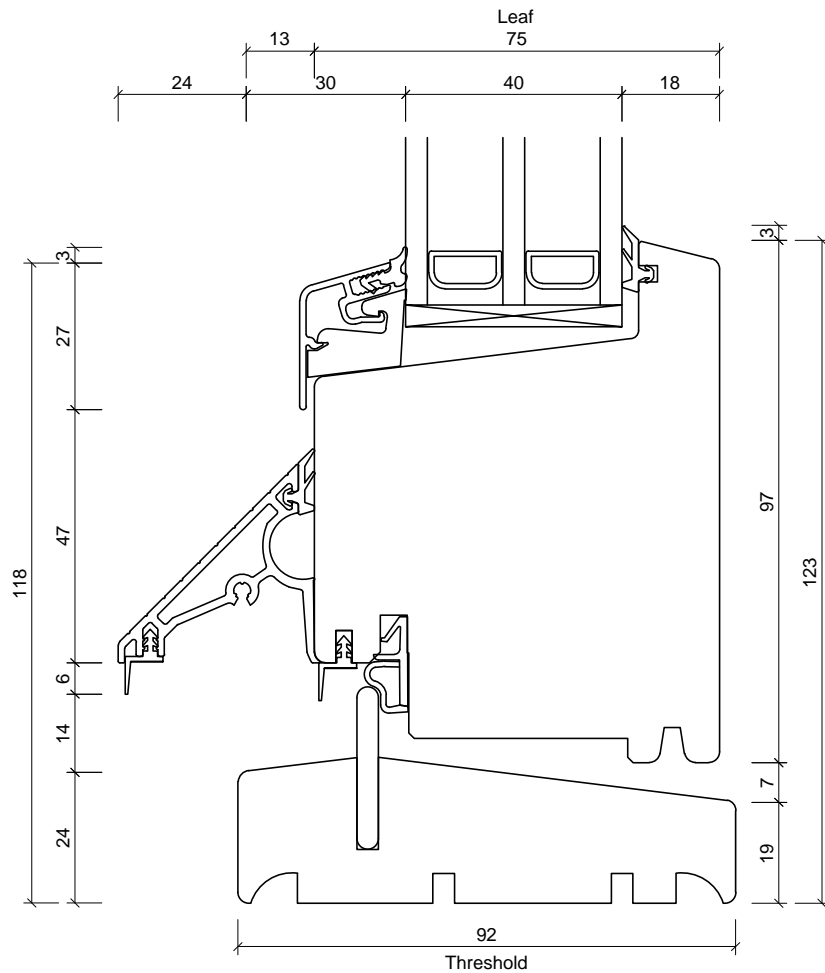

Unit 6
Ticehurst Yard
Tostock
Bury St Edmunds
Suffolk
IP30 9PH

Tel: 01359 272 646
sales@livingwoodwindows.co.uk
www.livingwoodwindows.co.uk

Unit Type:
FD11
Triple Glazed Timber
French Doors

Drawing Title:
Section Through Threshold
Inward Opening Doors

Drawing No.:
FD11-106

Date:
28/02/13

Drawn By:
JSE

Scale:
NTS