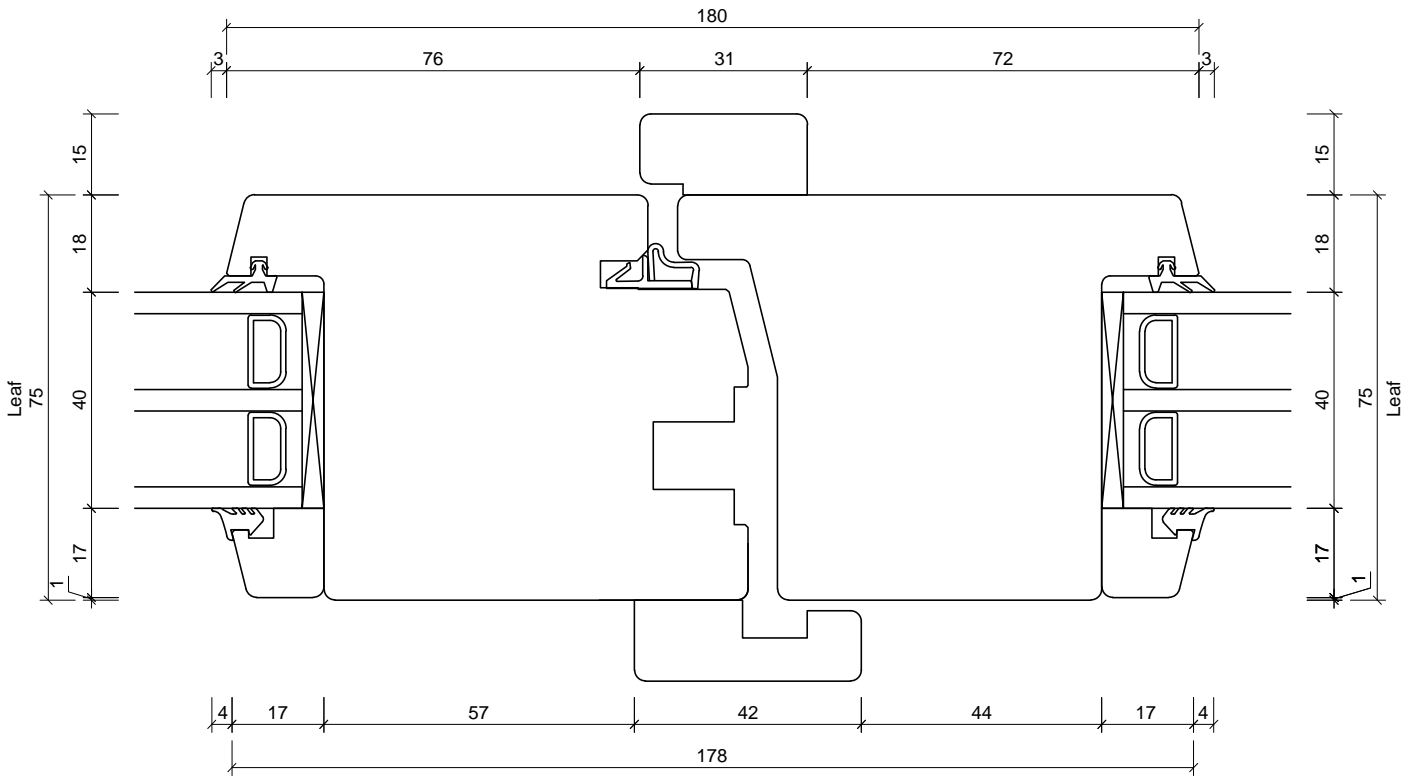

Unit 6
Ticehurst Yard
Tostock
Bury St Edmunds
Suffolk
IP30 9PH

Tel: 01359 272 646
sales@livingwoodwindows.co.uk
www.livingwoodwindows.co.uk

Unit Type:
FD11
Triple Glazed Timber
French Doors

Drawing Title:
Section Through Centre
Primary Leaf/Secondary Leaf
Outward Opening Doors

Drawing No.:
FD11-104

Date:
28/02/13

Drawn By:
JSE

Scale:
NTS