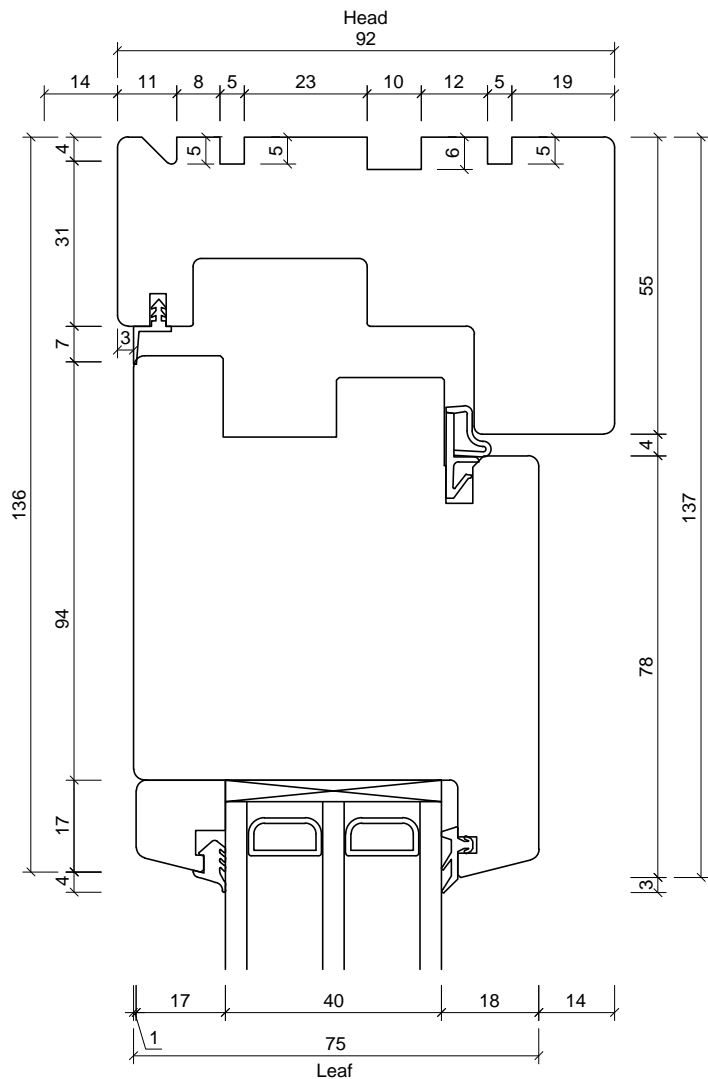

Unit 6
Ticehurst Yard
Tostock
Bury St Edmunds
Suffolk
IP30 9PH

Tel: 01359 272 646
sales@livingwoodwindows.co.uk
www.livingwoodwindows.co.uk

Unit Type:	FD11 Triple Glazed Timber French Doors	Drawing No.:	FD11-103
		Date:	28/02/13
Drawing Title:	Section Through Head Outward Opening Doors	Drawn By:	JSE
		Scale:	NTS
This drawing remains the property of Livingwood Windows Ltd and may not be reproduced without written permission. Livingwood Windows Ltd accepts no liability arising from any party acting on information contained within this drawing. It is advised that assistance is sought from Livingwood Windows Ltd regarding matters of an individual project.