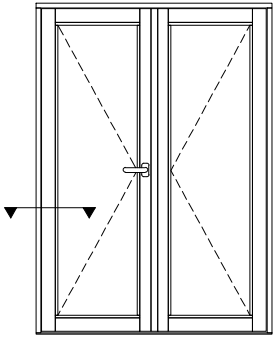

Unit 6
Ticehurst Yard
Tostock
Bury St Edmunds
Suffolk
IP30 9PH

Tel: 01359 272 646
sales@livingwoodwindows.co.uk
www.livingwoodwindows.co.uk

Unit Type:	FD11 Triple Glazed Timber French Doors	Drawing No.: FD11-102
		Date: 28/02/13
Drawing Title:	Section Through Jamb Outward Opening Doors	Drawn By: JSE
		Scale: NTS
This drawing remains the property of Livingwood Windows Ltd and may not be reproduced without written permission. Livingwood Windows Ltd accepts no liability arising from any party acting on information contained within this drawing. It is advised that assistance is sought from Livingwood Windows Ltd regarding matters of an individual project.