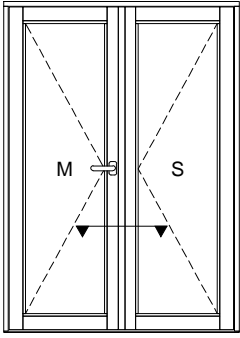

Unit 6
Ticehurst Yard
Tostock
Bury St Edmunds
Suffolk
IP30 9PH

Tel: 01359 272 646
sales@livingwoodwindows.co.uk
www.livingwoodwindows.co.uk

Unit Type:
FD11
Triple Glazed Timber
French Doors

Drawing Title:
Section Through Centre
Primary Leaf/Secondary Leaf
Outward Opening Doors

Drawing No.:
FD11-104

Date:
28/02/13

Drawn By:
JSE

Scale:
NTS