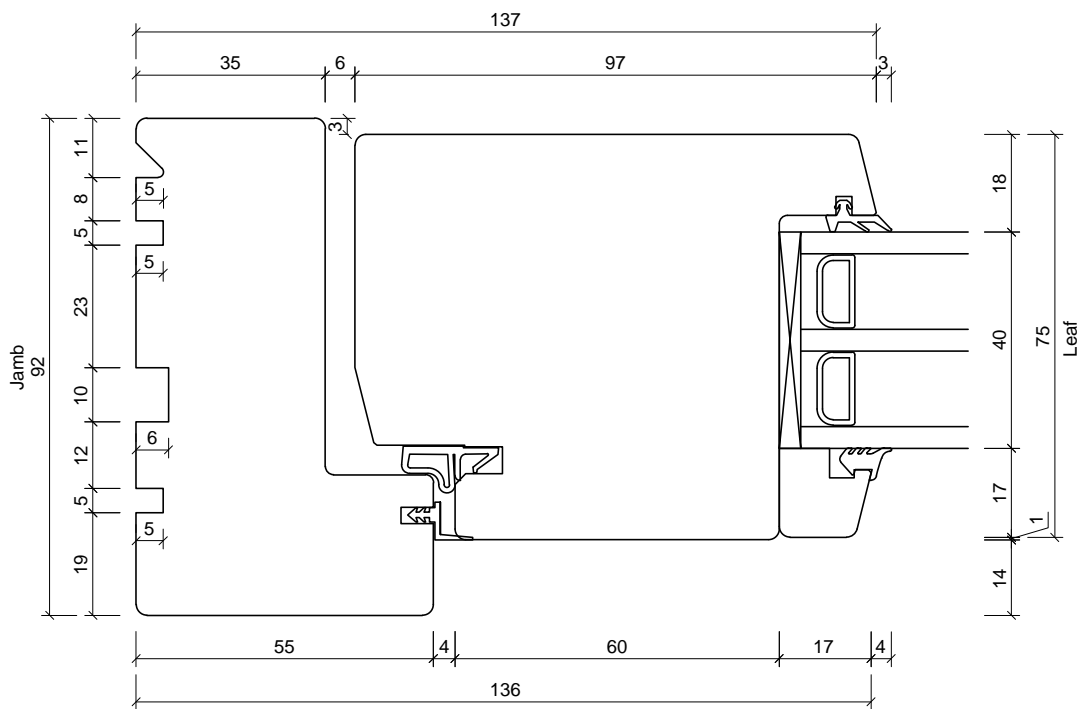

Drawing No.:
FD11-106

Date:
28/02/13

Drawn By:
JSE

Scale:
NTS

This drawing remains the property of Livingwood Windows Ltd and may not be reproduced without written permission. Livingwood Windows Ltd accepts no liability arising from any party acting on information contained within this drawing. It is advised that assistance is sought from Livingwood Windows Ltd regarding matters of an individual project.