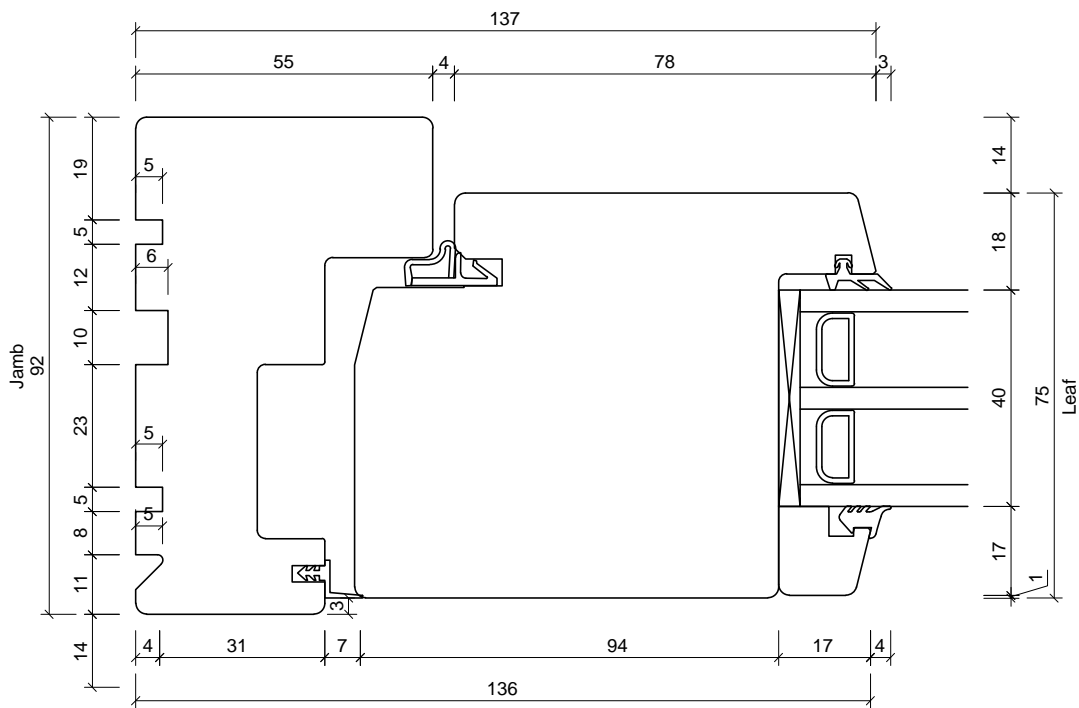

Drawing No.:
FD11-101

Date:
28/02/13

Drawn By:
JSE

Scale:
NTS

This drawing remains the property of Livingwood Windows Ltd and may not be reproduced without written permission. Livingwood Windows Ltd accepts no liability arising from any party acting on information contained within this drawing. It is advised that assistance is sought from Livingwood Windows Ltd regarding matters of an individual project.