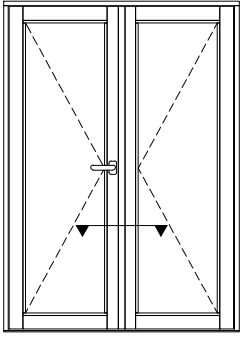

Unit 6
Ticehurst Yard
Tostock
Bury St Edmunds
Suffolk
IP30 9PH

Tel: 01359 272 646
sales@livingwoodwindows.co.uk
www.livingwoodwindows.co.uk

Unit Type:
FD11
Triple Glazed Timber
French Doors

Drawing Title:
Section Through Centre
Primary Leaf/Secondary Leaf
Inward Opening Doors

Drawing No.:
FD11-109

Date:
28/02/13

Drawn By:
JSE

Scale:
NTS