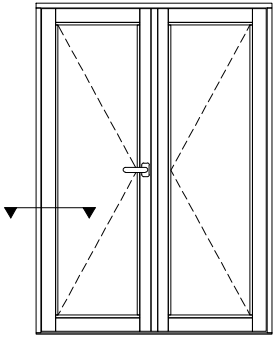

Unit 6
Ticehurst Yard
Tostock
Bury St Edmunds
Suffolk
IP30 9PH

Tel: 01359 272 646
sales@livingwoodwindows.co.uk
www.livingwoodwindows.co.uk

Unit Type:	FD11 Triple Glazed Timber French Doors	Drawing No.:	FD11-107
		Date:	28/02/13
Drawing Title:	Section Through Jamb Inward Opening Doors	Drawn By:	JSE
		Scale:	NTS
This drawing remains the property of Livingwood Windows Ltd and may not be reproduced without written permission. Livingwood Windows Ltd accepts no liability arising from any party acting on information contained within this drawing. It is advised that assistance is sought from Livingwood Windows Ltd regarding matters of an individual project.