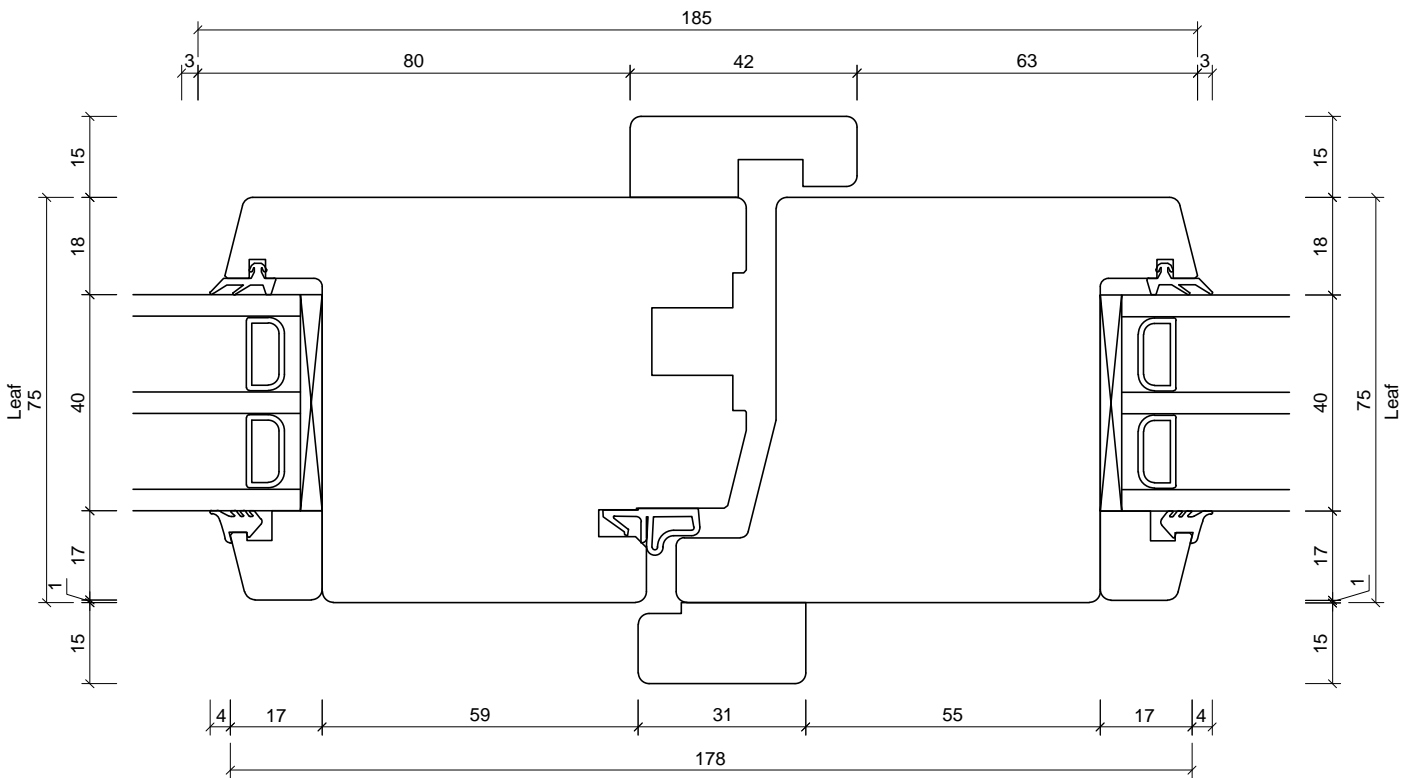

Unit 6
Ticehurst Yard
Tostock
Bury St Edmunds
Suffolk
IP30 9PH

Tel: 01359 272 646
sales@livingwoodwindows.co.uk
www.livingwoodwindows.co.uk

Unit Type:
FD11
Triple Glazed Timber
French Doors

Drawing Title:
Section Through Centre
Primary Leaf/Secondary Leaf
Inward Opening Doors

Drawing No.:
FD11-109

Date:
28/02/13

Drawn By:
JSE

Scale:
NTS