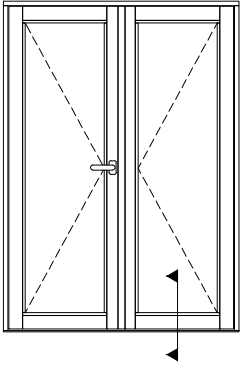

Unit 6
Ticehurst Yard
Tostock
Bury St Edmunds
Suffolk
IP30 9PH

Tel: 01359 272 646
sales@livingwoodwindows.co.uk
www.livingwoodwindows.co.uk

Unit Type:
FD11
Triple Glazed Timber
French Doors

Drawing Title:
Section Through Threshold
Inward Opening Doors

Drawing No.:
FD11-106

Date:
28/02/13

Drawn By:
JSE

Scale:
NTS