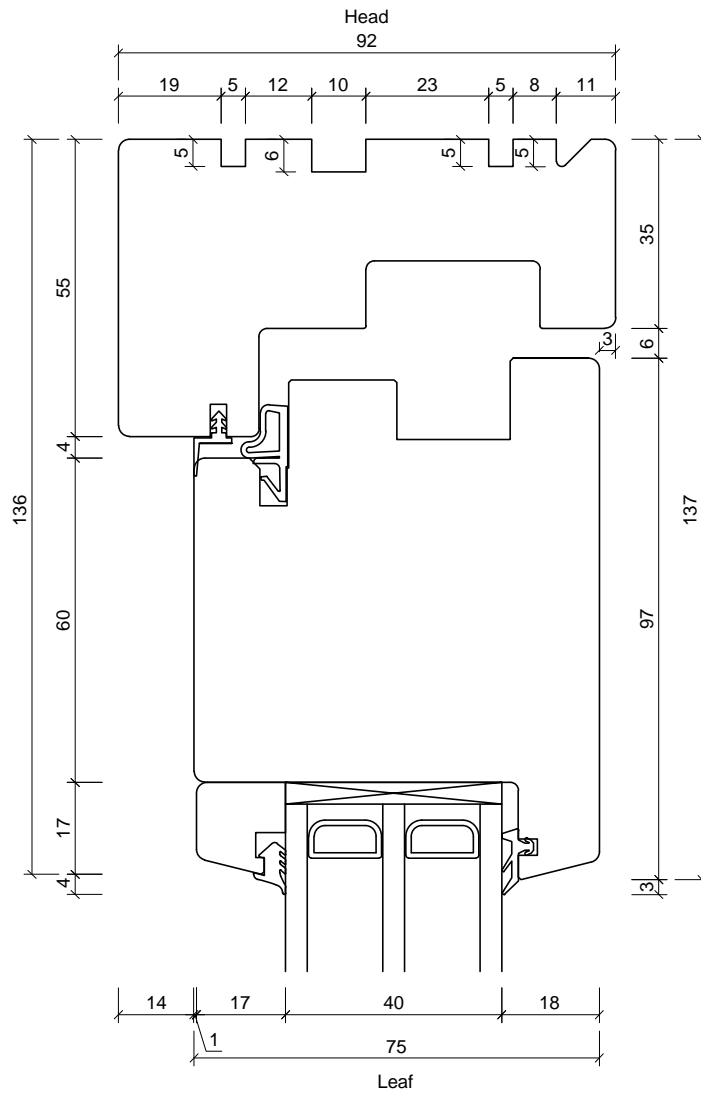

Unit 6
Ticehurst Yard
Tostock
Bury St Edmunds
Suffolk
IP30 9PH

Tel: 01359 272 646
sales@livingwoodwindows.co.uk
www.livingwoodwindows.co.uk

Unit Type:
FD11
Triple Glazed Timber
French Doors

Drawing Title:
Section Through Head
Inward Opening Doors

Drawing No.:
FD11-108

Date:
28/02/13

Drawn By:
JSE

Scale:
NTS