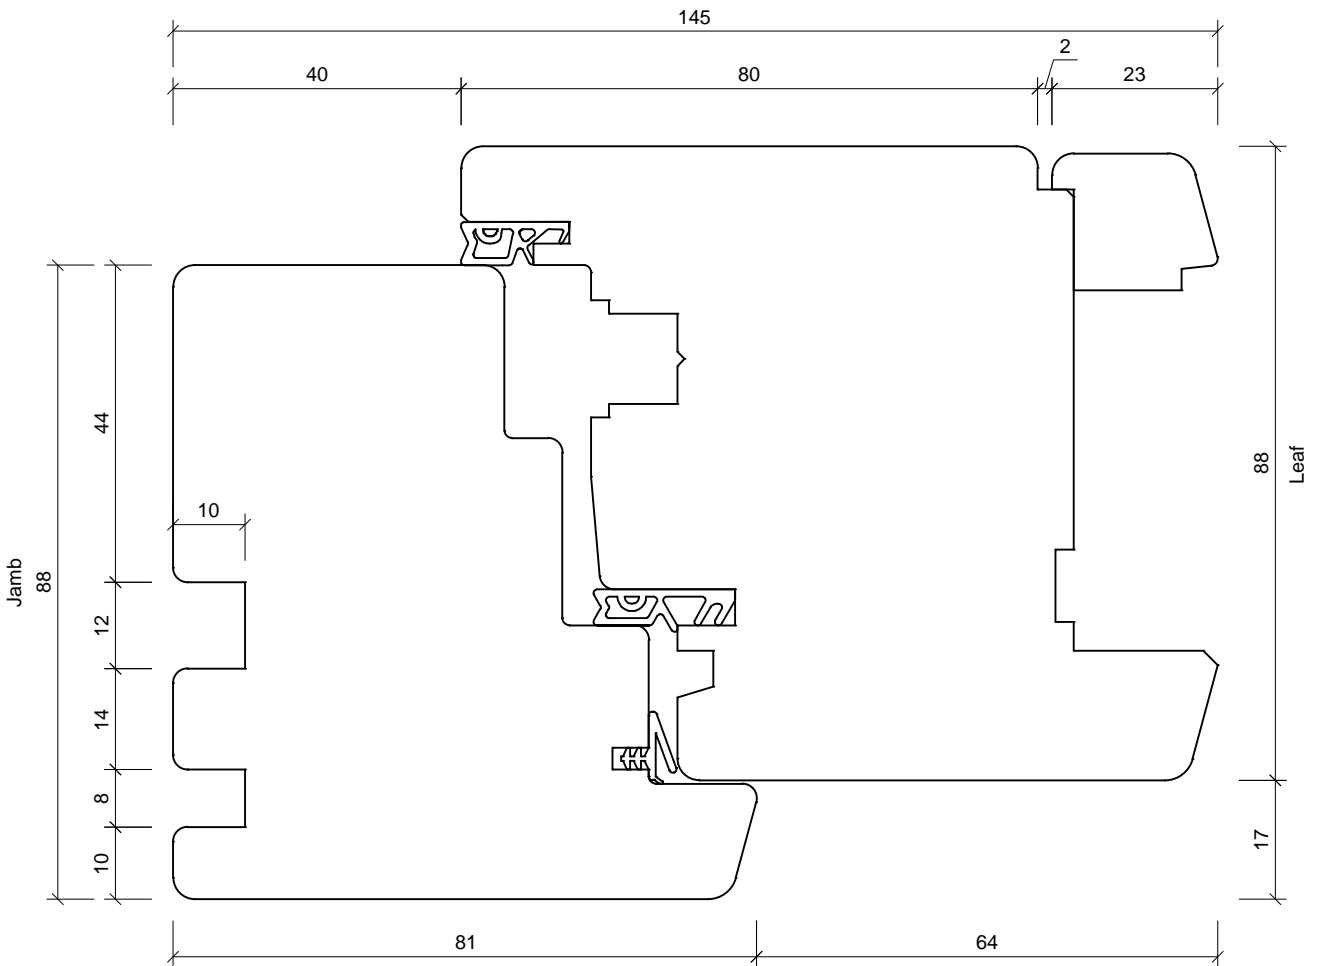

Unit 6
 Ticehurst Yard
 Tostock
 Bury St Edmunds
 Suffolk
 IP30 9PH
 Tel: 01359 272 646
 sales@livingwoodwindows.co.uk
 www.livingwoodwindows.co.uk

Unit Type:	88mm Timber Traditional Entrance Door	Drawing No.:	TD88-101
		Date:	28/02/13
Drawing Title:	Section Through Threshold Inward Opening	Drawn By:	JSE
		Scale:	NTS

LIVINGWOOD
 WINDOW & DOOR SPECIALISTS

Unit 6
 Ticehurst Yard
 Tostock
 Bury St Edmunds
 Suffolk
 IP30 9PH

Tel: 01359 272 646
 sales@livingwoodwindows.co.uk
 www.livingwoodwindows.co.uk

Unit Type:	88mm Timber Traditional Entrance Door	Drawing No.:	TD88-102
		Date:	28/02/13
Drawing Title:	Section Through Jamb Inward Opening	Drawn By:	JSE
		Scale:	NTS
<small>This drawing remains the property of Livingwood Windows Ltd and may not be reproduced without written permission. Livingwood Windows Ltd accepts no liability arising from any party acting on information contained within this drawing. It is advised that assistance is sought from Livingwood Windows Ltd regarding matters of an individual project.</small>			

Unit 6
Ticehurst Yard
Tostock
Bury St Edmunds
Suffolk
IP30 9PH

Tel: 01359 272 646
sales@livingwoodwindows.co.uk
www.livingwoodwindows.co.uk

Unit Type:	88mm Timber Traditional Entrance Door	Drawing No.:	TD88-103
		Date:	28/02/13
Drawing Title:	Section Through Head Inward Opening	Drawn By:	JSE
		Scale:	NTS