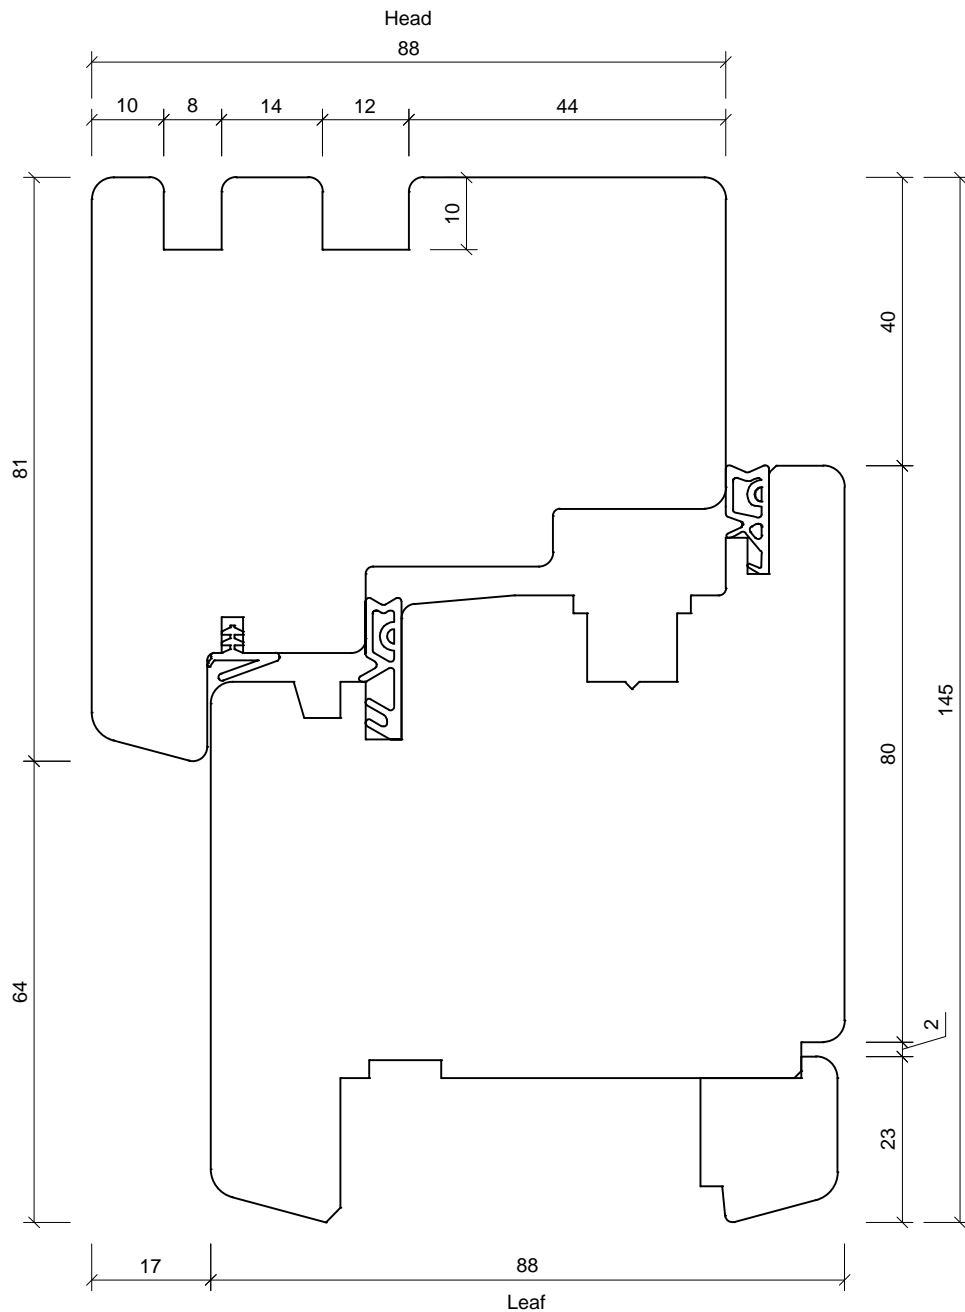

Unit 6
Ticehurst Yard
Tostock
Bury St Edmunds
Suffolk
IP30 9PH

Tel: 01359 272 646
sales@livingwoodwindows.co.uk
www.livingwoodwindows.co.uk

Unit Type:	88mm Timber Traditional Entrance Door	Drawing No.:	TD88-103
		Date:	28/02/13
Drawing Title:	Section Through Head Inward Opening	Drawn By:	JSE
		Scale:	NTS