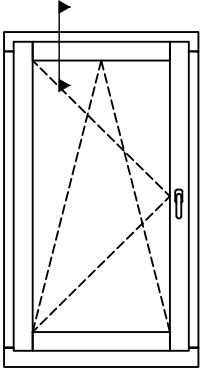

Studio 5
Old School Studios
140 Eastgate Street
Bury St Edmunds
Suffolk
IP33 1XX
Tel: 01284 705 468
sales@livingwoodwindows.co.uk
www.livingwoodwindows.co.uk

Drawing No.:
S-THUTT103

Date:
06.09.11

Drawing Title:
Thermax Ultra Tilt & Turn Window
Section Through Head
Opening Sash

Drawn By:
JSE

Scale:
NTS