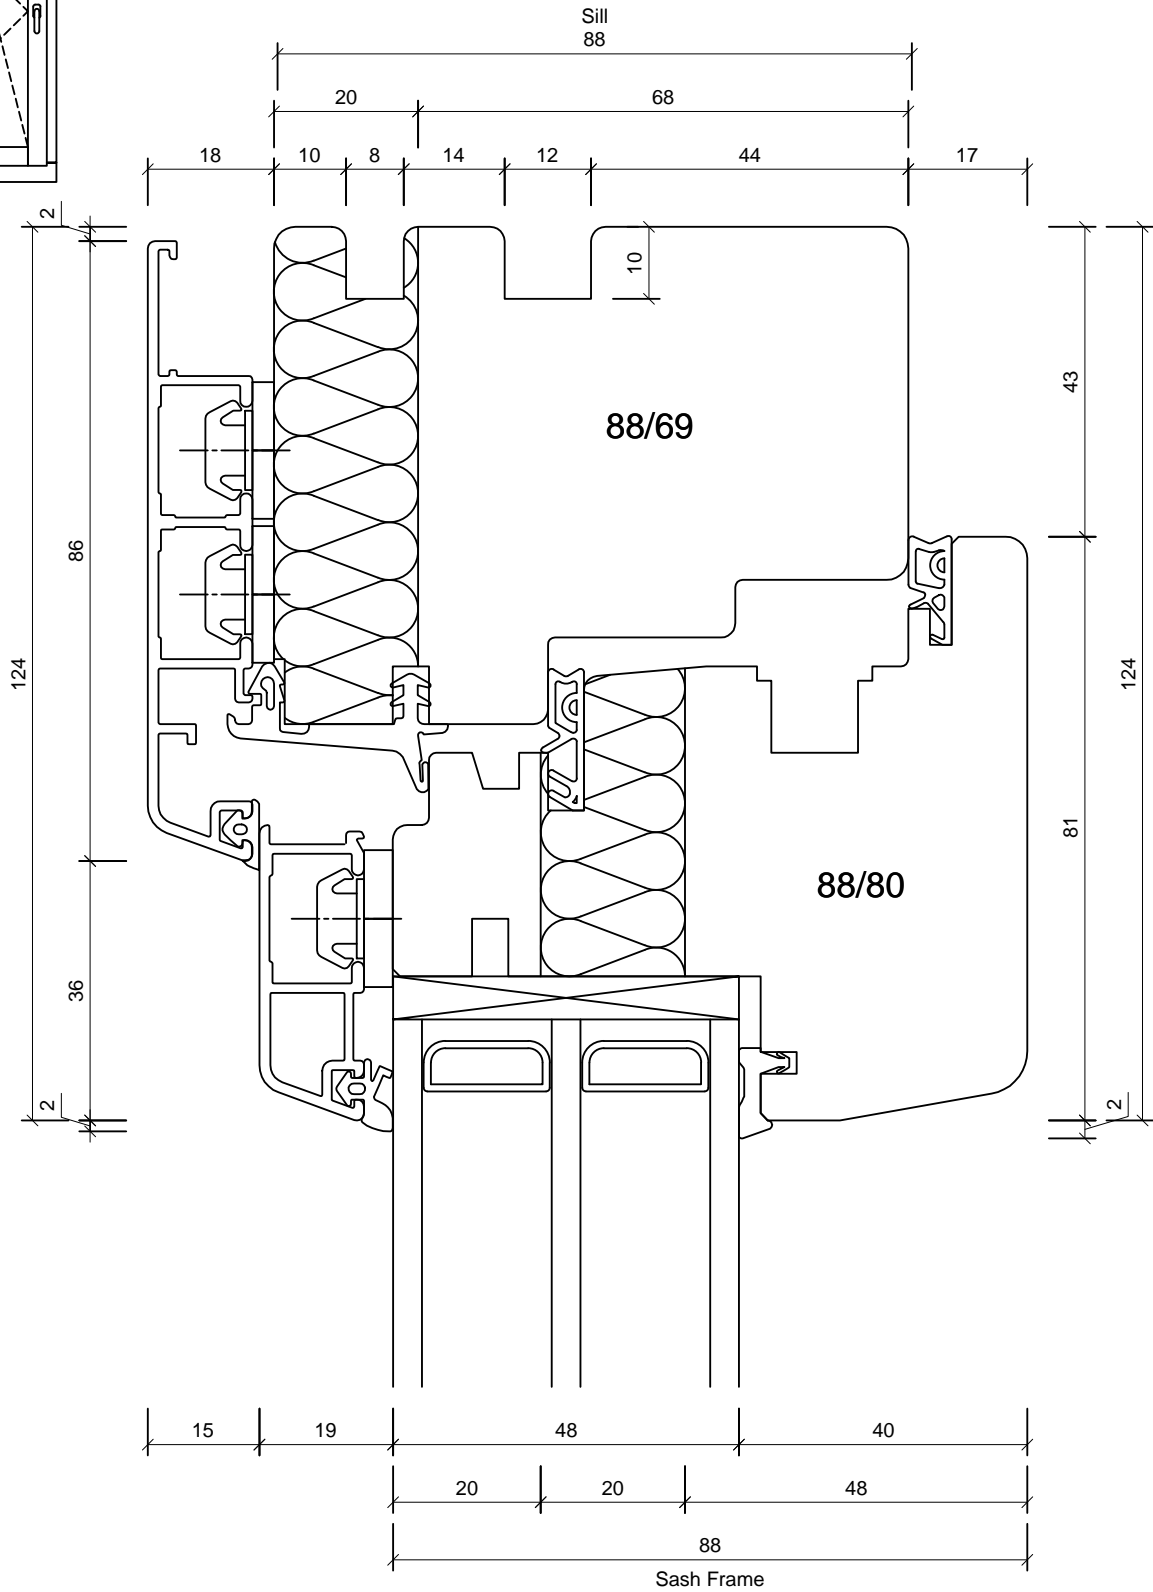

Studio 5
Old School Studios
140 Eastgate Street
Bury St Edmunds
Suffolk
IP33 1XX
Tel: 01284 705 468
sales@livingwoodwindows.co.uk
www.livingwoodwindows.co.uk

Drawing No.:
S-THUTT103

Date:
06.09.11

Drawing Title:
Thermax Ultra Tilt & Turn Window
Section Through Head
Opening Sash

Drawn By:
JSE

Scale:
NTS