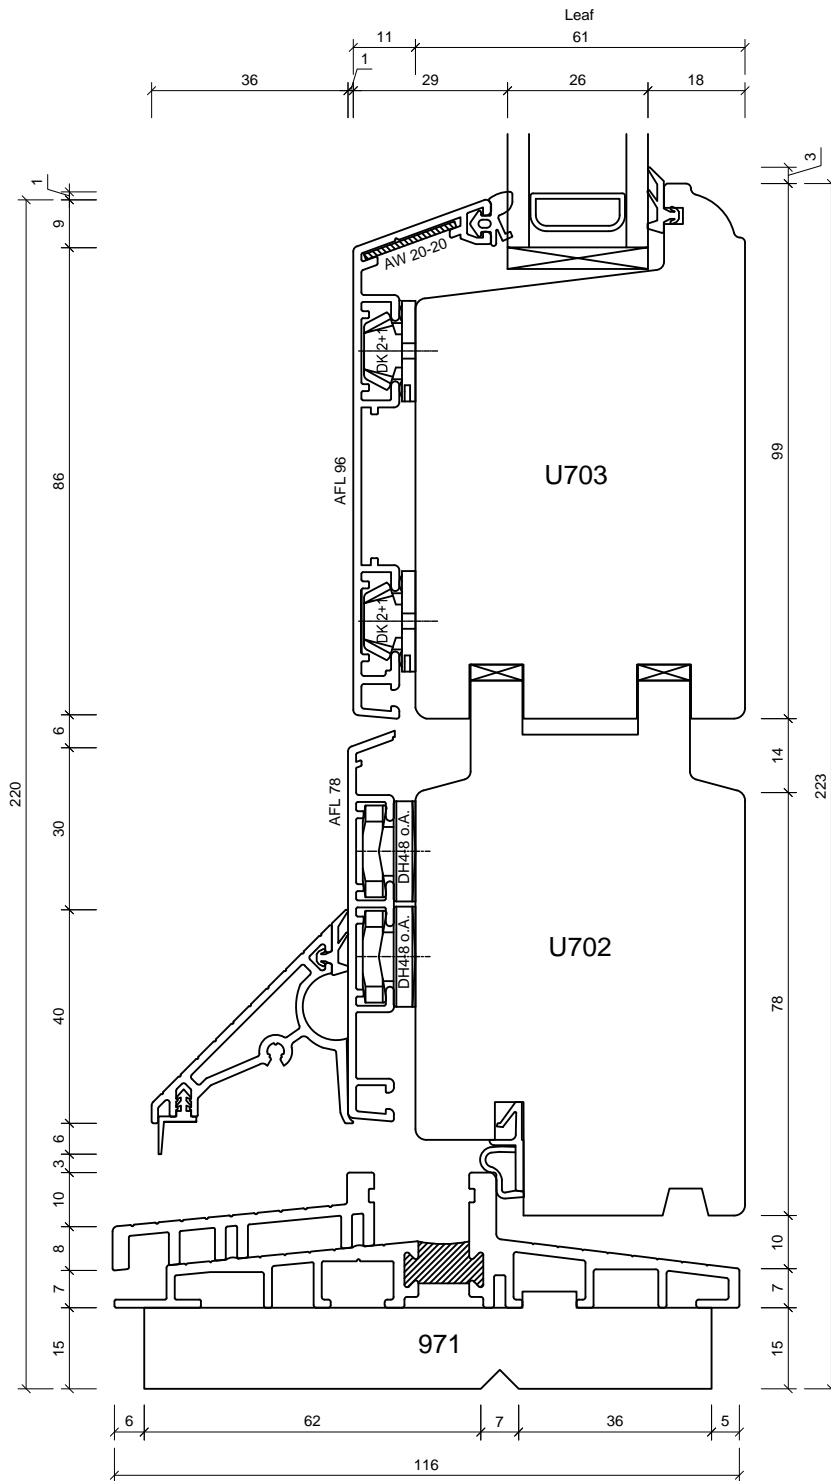

Studio 5
Old School Studios
140 Eastgate Street
Bury St Edmunds
Suffolk
IP33 1XX
Tel: 01284 705 468
sales@livingwoodwindows.co.uk
www.livingwoodwindows.co.uk

Drawing No.:	V-2ACFD106	Date:	06.09.11
Drawing Title:	2k Alu-Clad French Door Section Through Sill Inward Opening Doors	Drawn By:	JSE
		Scale:	NTS