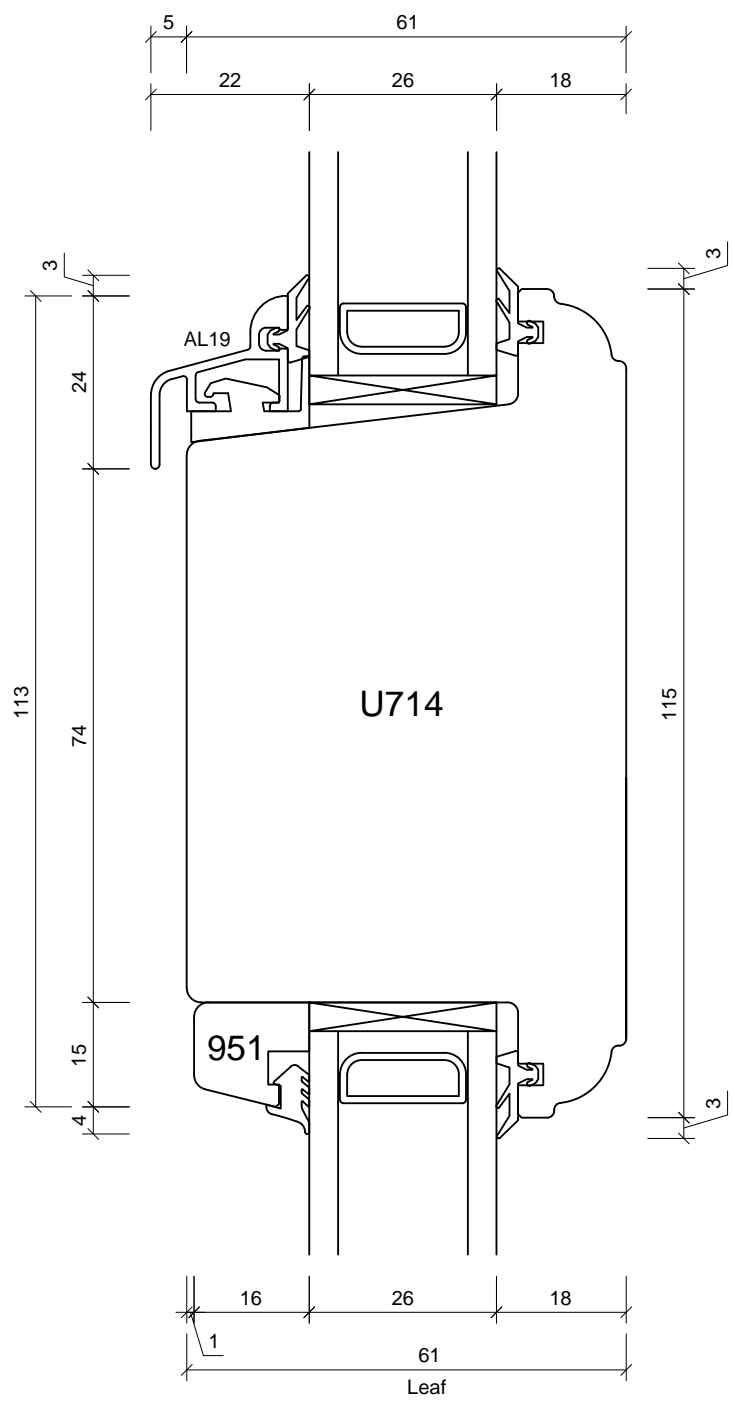

Studio 5
Old School Studios
140 Eastgate Street
Bury St Edmunds
Suffolk
IP33 1XX
Tel: 01284 705 468
sales@livingwoodwindows.co.uk
www.livingwoodwindows.co.uk

Drawing No.: V-2TFD105	Date: 06.09.11
Drawing Title: 2k Timber French Door Section Through Transom Out & In Opening Doors	Drawn By: JSE
	Scale: NTS