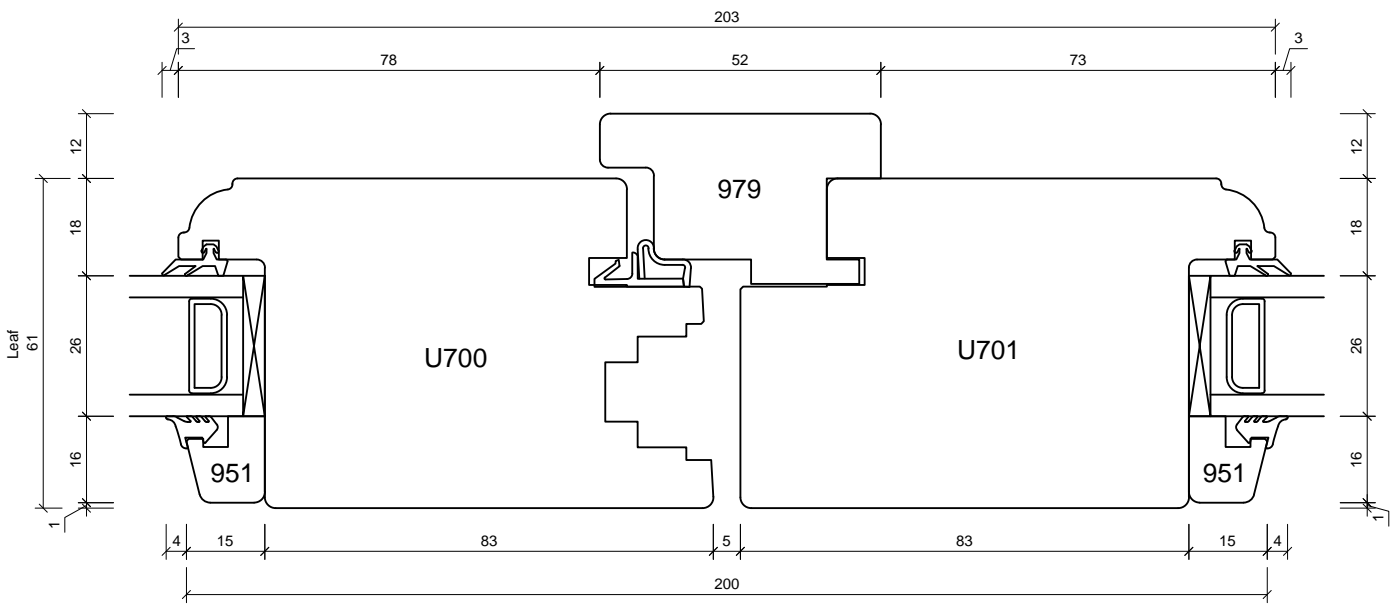

Studio 5
Old School Studios
140 Eastgate Street
Bury St Edmunds
Suffolk
IP33 1XX
Tel: 01284 705 468
sales@livingwoodwindows.co.uk
www.livingwoodwindows.co.uk

Drawing No.:
V-2TFD104

Date:
06.09.11

Drawing Title:
2k Timber French Door
Section Through Mullion
Outward Opening Doors

Drawn By:
JSE

Scale:
NTS