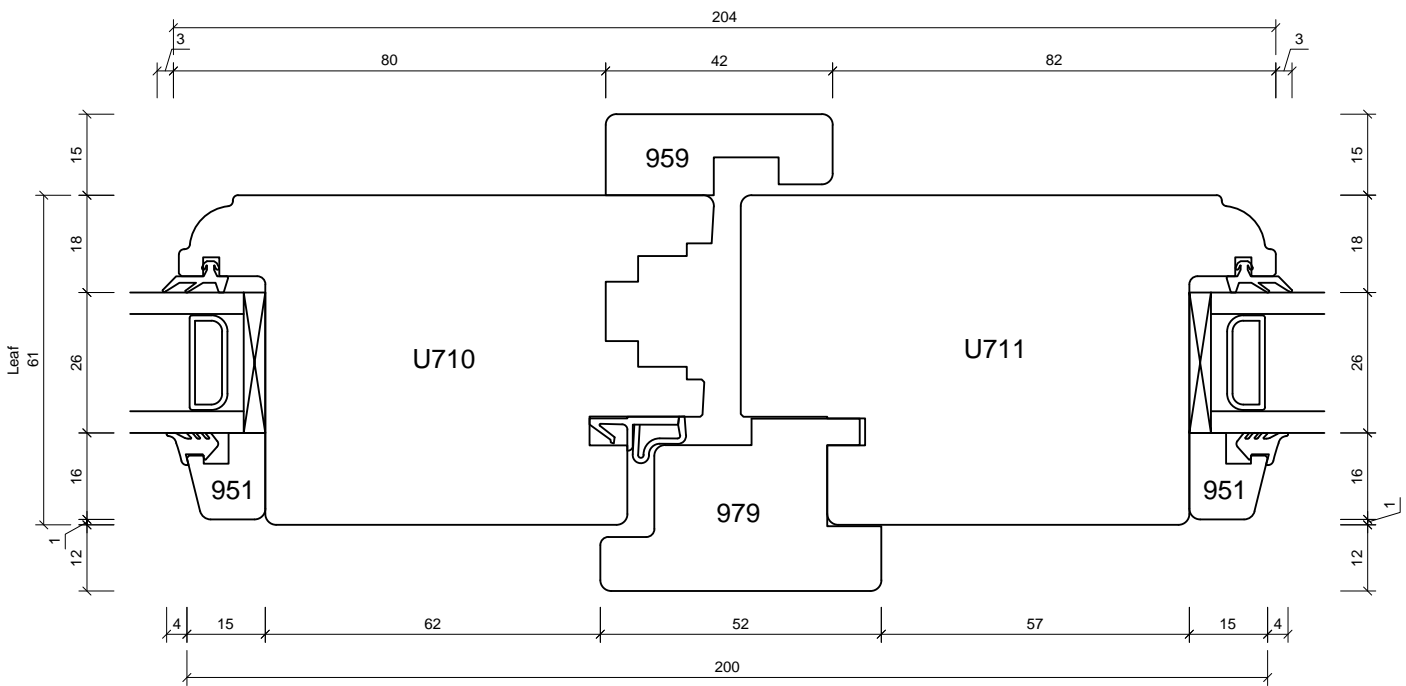

Drawing Title:
 2k Timber French Door
 Section Through Head
 Inward Opening Doors

Drawn By:
 JSE

Scale:
 NTS

This drawing remains the property of Livingwood Windows Ltd and may not be reproduced without written permission.
 Livingwood Windows Ltd accepts no liability arising from any party acting on information contained within this drawing.
 It is advised that assistance is sought from Livingwood windows Ltd regarding matters of an individual project.