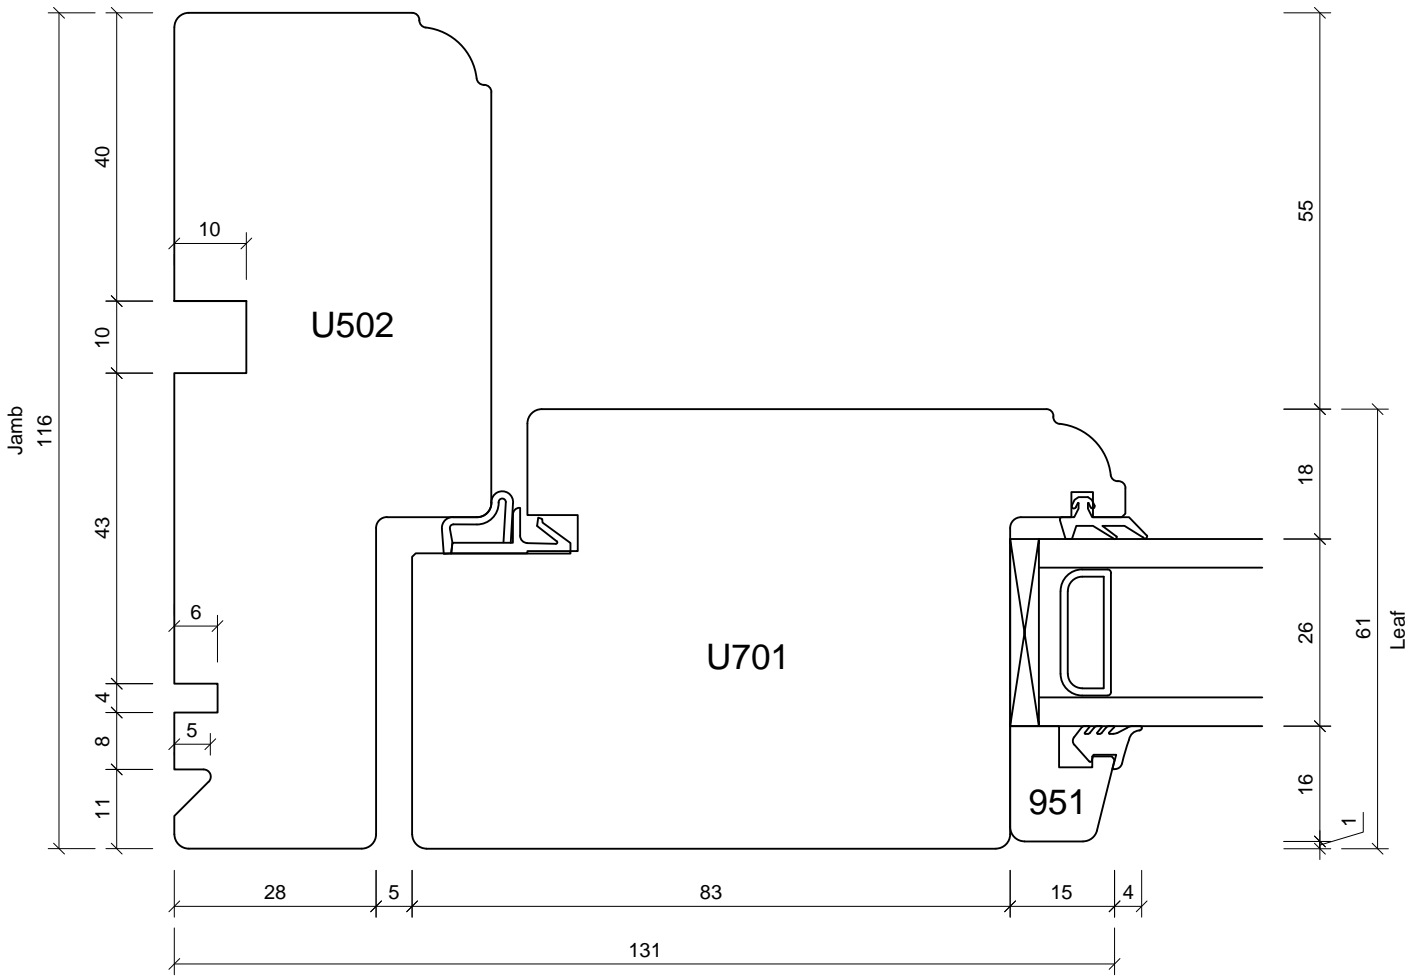

Studio 5
 Old School Studios
 140 Eastgate Street
 Bury St Edmunds
 Suffolk
 IP33 1XX
 Tel: 01284 705 468
 sales@livingwoodwindows.co.uk
 www.livingwoodwindows.co.uk

Drawing No.: V-2TFD101	Date: 06.09.11
Drawing Title: 2k Timber French Door Section Through Sill Outward Opening Doors	Drawn By: JSE
	Scale: NTS
<small>This drawing remains the property of Livingwood Windows Ltd and may not be reproduced without written permission. Livingwood Windows Ltd accepts no liability arising from any party acting on information contained within this drawing. It is advised that assistance is sought from Livingwood windows Ltd regarding matters of an individual project.</small>	