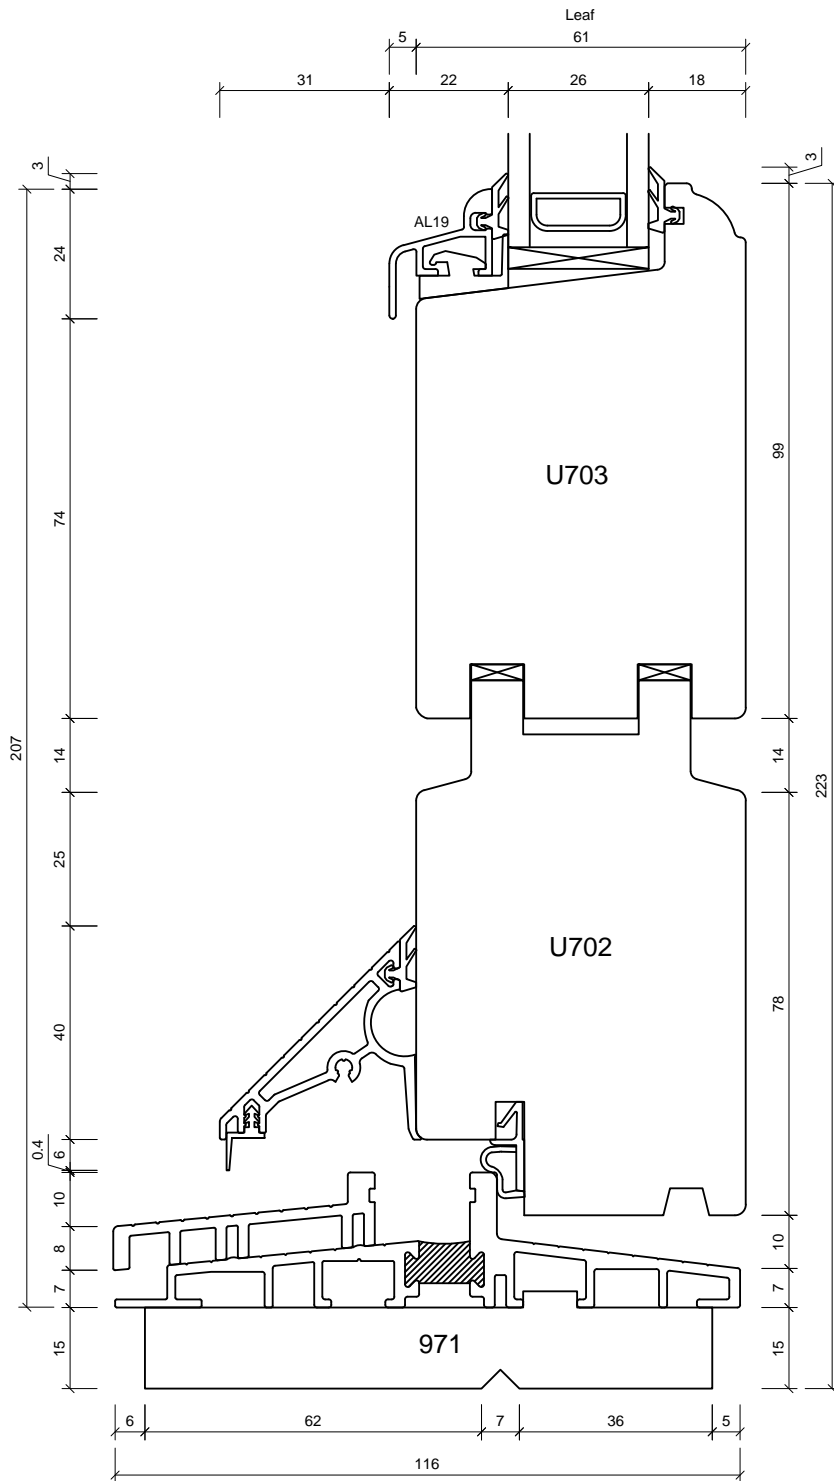

Studio 5
Old School Studios
140 Eastgate Street
Bury St Edmunds
Suffolk
IP33 1XX
Tel: 01284 705 468
sales@livingwoodwindows.co.uk
www.livingwoodwindows.co.uk

Drawing No.:
V-2TFD106

Date:
06.09.11

Drawing Title:
2k Timber French Door
Section Through Sill
Inward Opening Doors

Drawn By:
JSE

Scale:
NTS