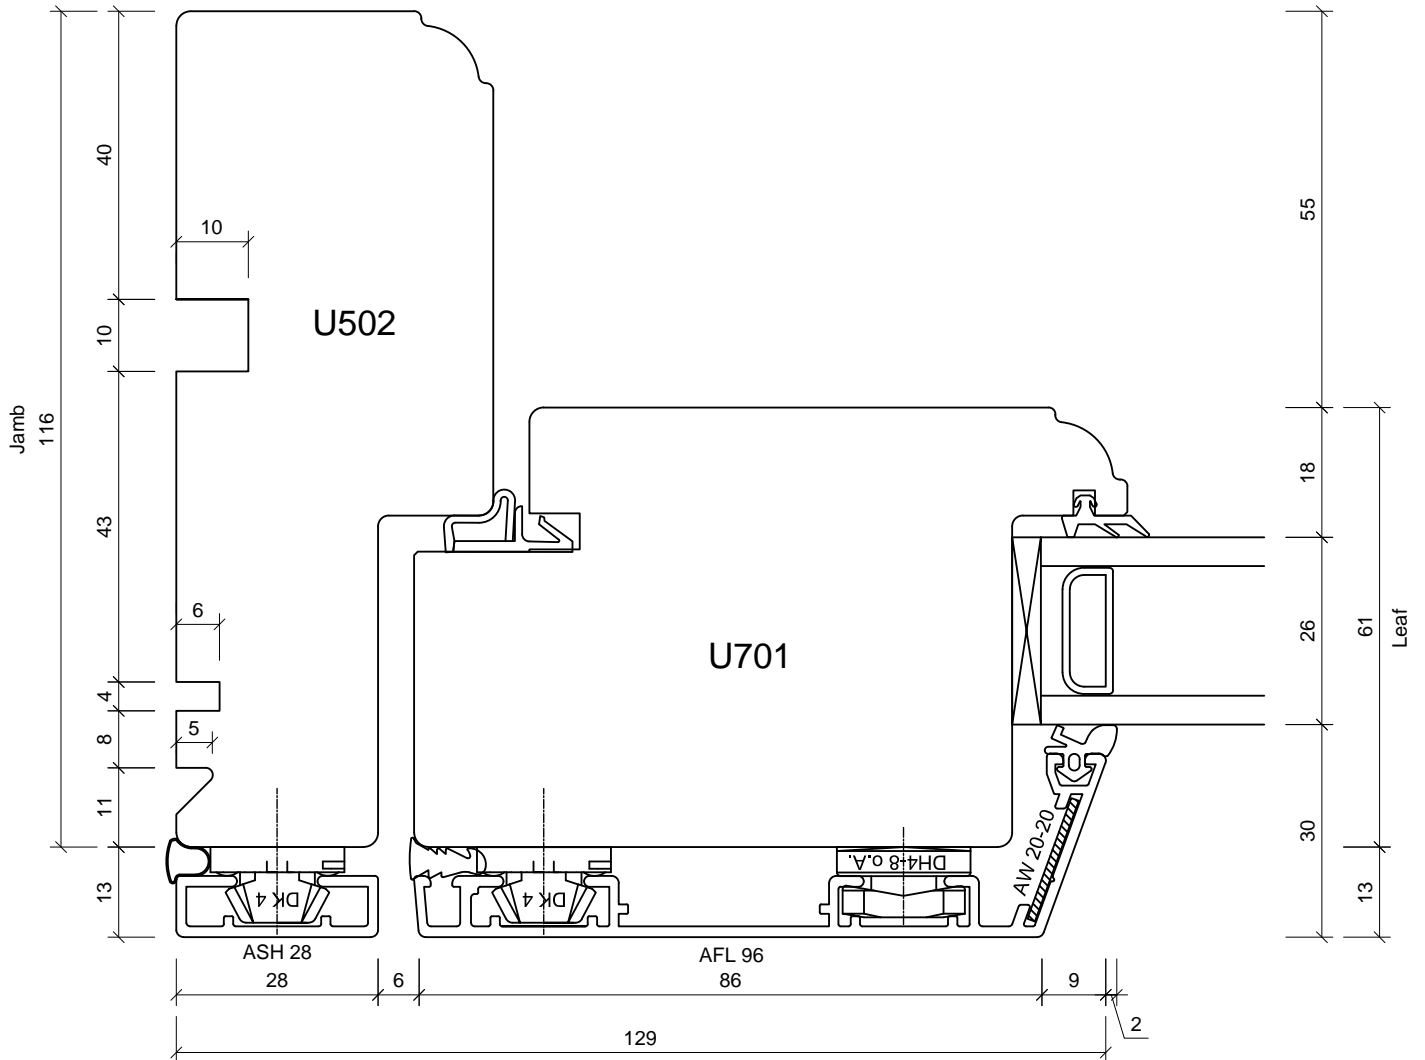

Studio 5
Old School Studios
140 Eastgate Street
Bury St Edmunds
Suffolk
IP33 1XX
Tel: 01284 705 468
sales@livingwoodwindows.co.uk
www.livingwoodwindows.co.uk

Drawing No.:
V-2ACFD102

Date:
06.09.11

Drawing Title:
2k Alu-Clad French Door
Section Through Jamb
Outward Opening Doors

Drawn By:
JSE

Scale:
NTS