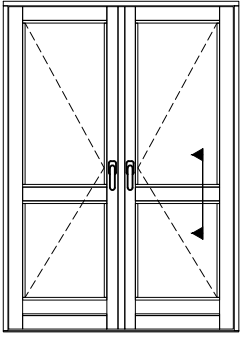

Studio 5
Old School Studios
140 Eastgate Street
Bury St Edmunds
Suffolk
IP33 1XX
Tel: 01284 705 468
sales@livingwoodwindows.co.uk
www.livingwoodwindows.co.uk

Drawing No.:	V-2ACFD105	Date:	06.09.11
Drawing Title:	2k Alu-Clad French Door Section Through Transom Out & In Opening Doors	Drawn By:	JSE
		Scale:	NTS