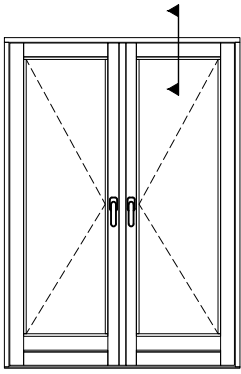

Studio 5
Old School Studios
140 Eastgate Street
Bury St Edmunds
Suffolk
IP33 1XX
Tel: 01284 705 468
sales@livingwoodwindows.co.uk
www.livingwoodwindows.co.uk

Drawing No.:	V-2ACFD103	Date:	06.09.11
Drawing Title:	2k Alu-Clad French Door Section Through Head Outward Opening Doors	Drawn By:	JSE
		Scale:	NTS