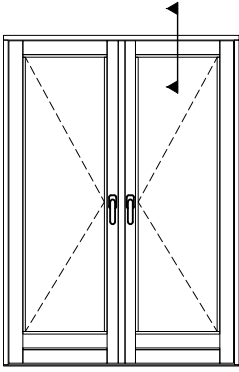

Studio 5
Old School Studios
140 Eastgate Street
Bury St Edmunds
Suffolk
IP33 1XX
Tel: 01284 705 468
sales@livingwoodwindows.co.uk
www.livingwoodwindows.co.uk

Drawing No.:
V-2ACFD108

Date:
06.09.11

Drawing Title:
2k Alu-Clad French Door
Section Through Head
Inward Opening Doors

Drawn By:
JSE

Scale:
NTS