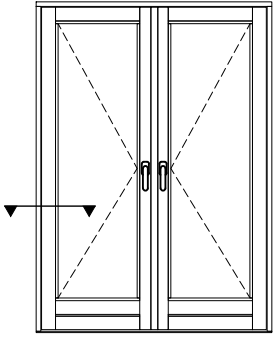

Studio 5
Old School Studios
140 Eastgate Street
Bury St Edmunds
Suffolk
IP33 1XX
Tel: 01284 705 468
sales@livingwoodwindows.co.uk
www.livingwoodwindows.co.uk

Drawing No.:
V-2ACFD102

Date:
06.09.11

Drawing Title:
2k Alu-Clad French Door
Section Through Jamb
Outward Opening Doors

Drawn By:
JSE

Scale:
NTS