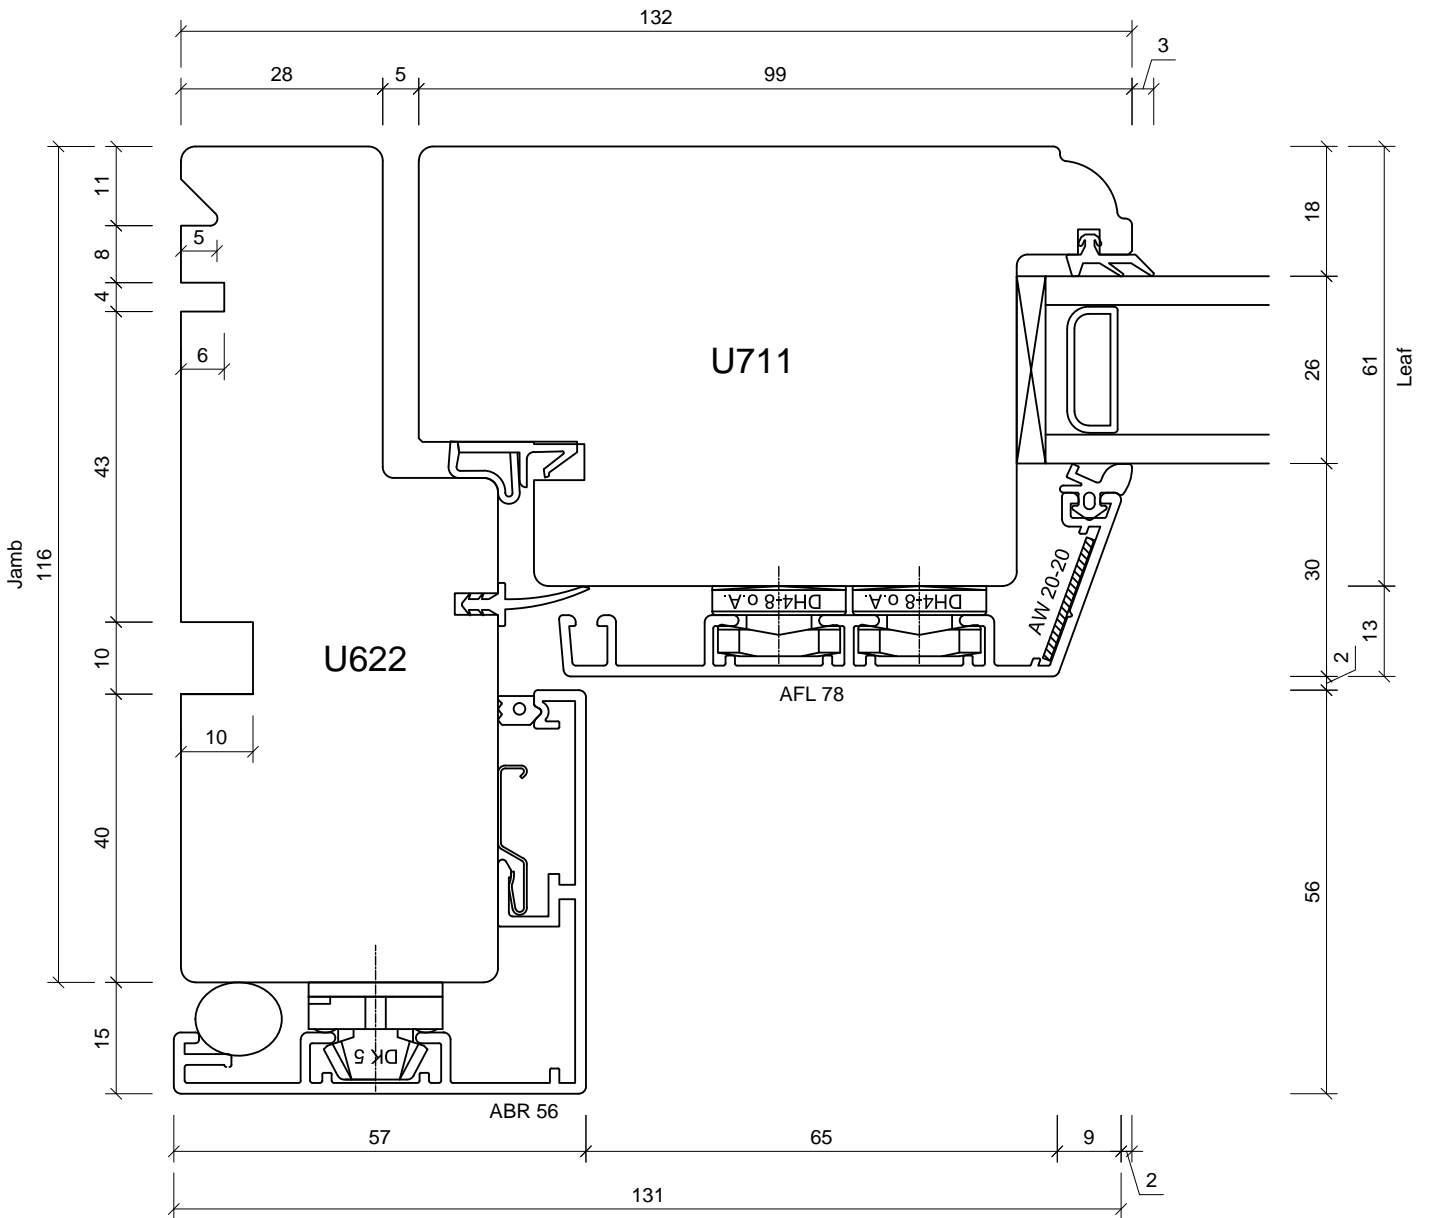

Studio 5
Old School Studios
140 Eastgate Street
Bury St Edmunds
Suffolk
IP33 1XX
Tel: 01284 705 468
sales@livingwoodwindows.co.uk
www.livingwoodwindows.co.uk

Drawing No.: V-2ACFD107	Date: 06.09.11
Drawing Title: 2k Alu-Clad French Door Section Through Jamb Inward Opening Doors	Drawn By: JSE
	Scale: NTS
This drawing remains the property of Livingwood Windows Ltd and may not be reproduced without written permission. Livingwood Windows Ltd accepts no liability arising from any party acting on information contained within this drawing. It is advised that assistance is sought from Livingwood windows Ltd regarding matters of an individual project.