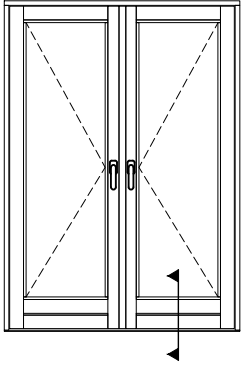

Studio 5
Old School Studios
140 Eastgate Street
Bury St Edmunds
Suffolk
IP33 1XX
Tel: 01284 705 468
sales@livingwoodwindows.co.uk
www.livingwoodwindows.co.uk

Drawing No.:	V-2ACFD106	Date:	06.09.11
Drawing Title:	2k Alu-Clad French Door Section Through Sill Inward Opening Doors	Drawn By:	JSE
		Scale:	NTS