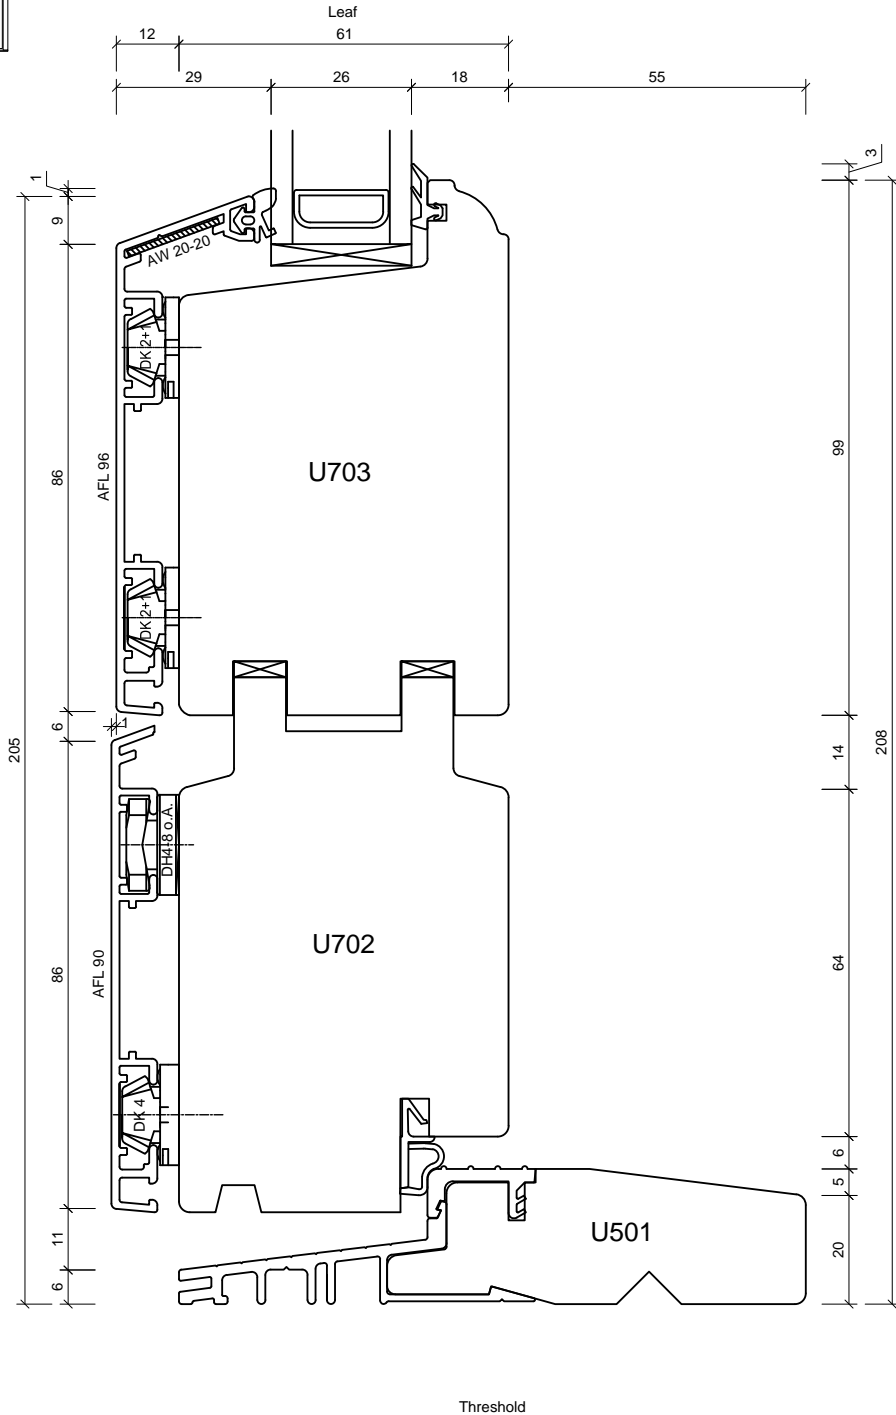

Threshold

Studio 5
Old School Studios
140 Eastgate Street
Bury St Edmunds
Suffolk
IP33 1XX
Tel: 01284 705 468
sales@livingwoodwindows.co.uk
www.livingwoodwindows.co.uk

Drawing No.:	V-2ACFD101	Date:	06.09.11
Drawing Title:	2k Alu-Clad French Door Section Through Sill Outward Opening Doors	Drawn By:	JSE
		Scale:	NTS
This drawing remains the property of Livingwood Windows Ltd and may not be reproduced without written permission. Livingwood Windows Ltd accepts no liability arising from any party acting on information contained within this drawing. It is advised that assistance is sought from Livingwood windows Ltd regarding matters of an individual project.