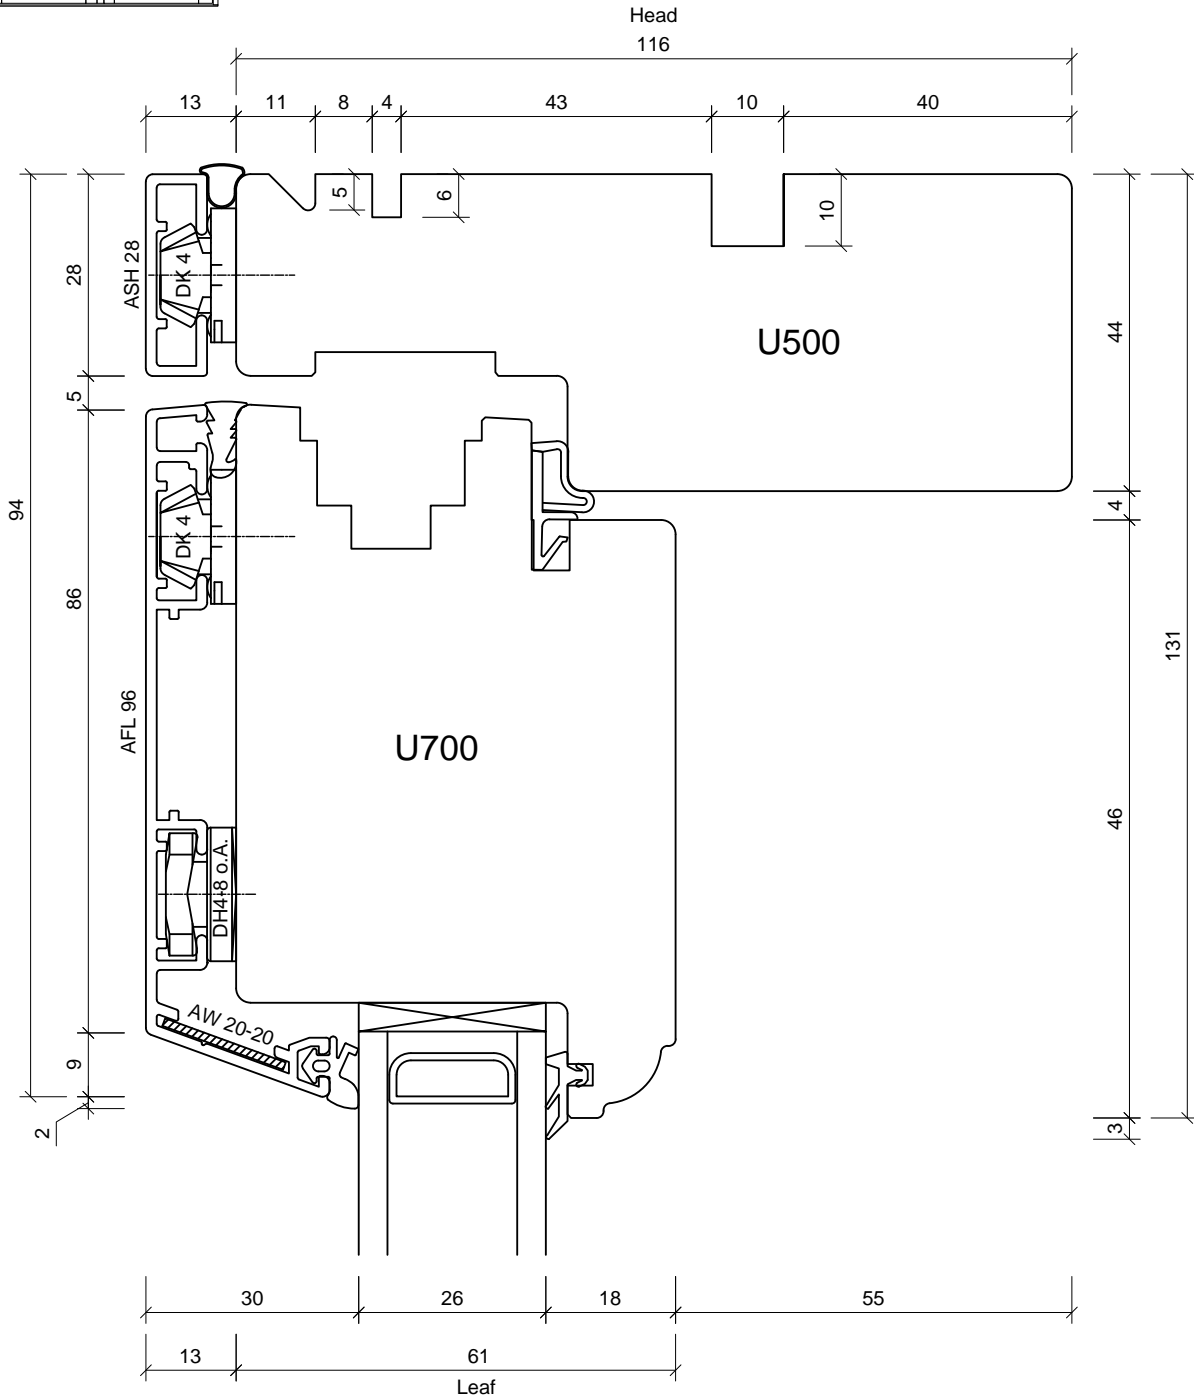

Studio 5
Old School Studios
140 Eastgate Street
Bury St Edmunds
Suffolk
IP33 1XX
Tel: 01284 705 468
sales@livingwoodwindows.co.uk
www.livingwoodwindows.co.uk

Drawing No.:	V-2ACFD103	Date:	06.09.11
Drawing Title:	2k Alu-Clad French Door Section Through Head Outward Opening Doors	Drawn By:	JSE
		Scale:	NTS