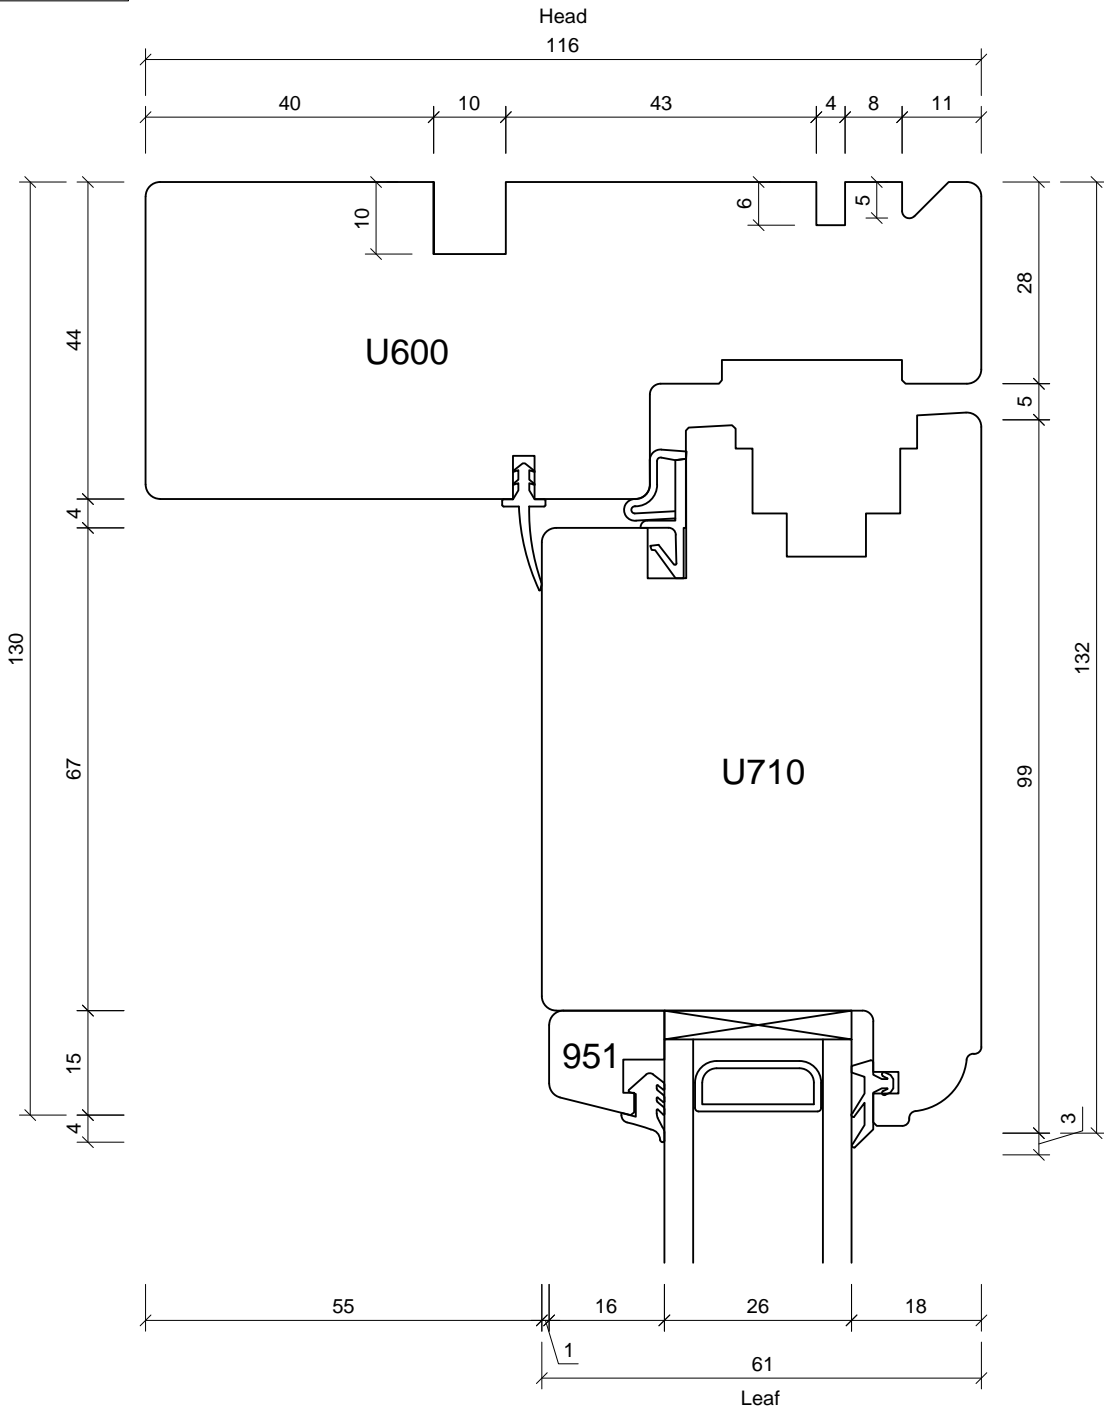

Studio 5
Old School Studios
140 Eastgate Street
Bury St Edmunds
Suffolk
IP33 1XX
Tel: 01284 705 468
sales@livingwoodwindows.co.uk
www.livingwoodwindows.co.uk

Drawing No.:
V-2TFD108

Date:
06.09.11

Drawing Title:
2k Timber French Door
Section Through Head
Inward Opening Doors

Drawn By:
JSE

Scale:
NTS