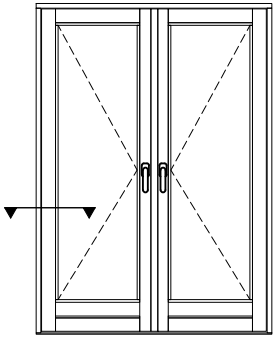

Studio 5
 Old School Studios
 140 Eastgate Street
 Bury St Edmunds
 Suffolk
 IP33 1XX
 Tel: 01284 705 468
 sales@livingwoodwindows.co.uk
 www.livingwoodwindows.co.uk

Drawing No.: V-2TFD101	Date: 06.09.11
Drawing Title: 2k Timber French Door Section Through Sill Outward Opening Doors	Drawn By: JSE
	Scale: NTS
<small>This drawing remains the property of Livingwood Windows Ltd and may not be reproduced without written permission. Livingwood Windows Ltd accepts no liability arising from any party acting on information contained within this drawing. It is advised that assistance is sought from Livingwood windows Ltd regarding matters of an individual project.</small>	