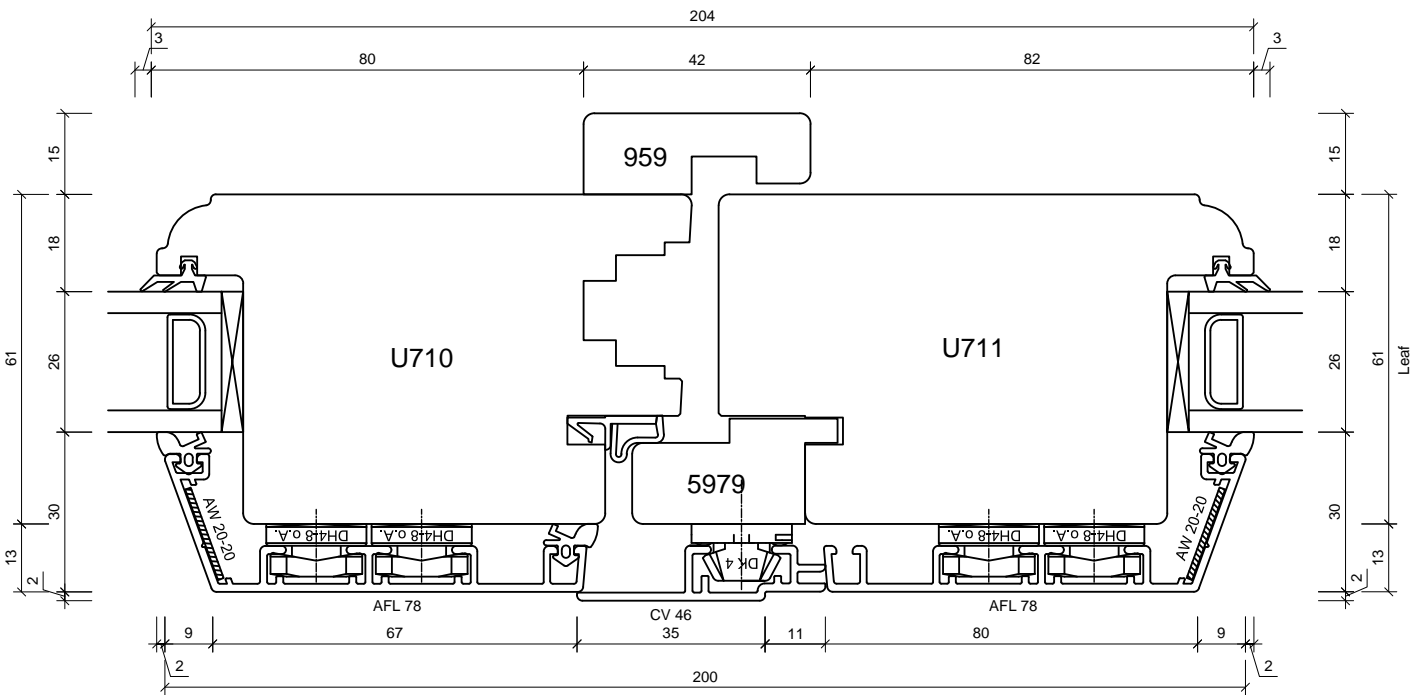

Studio 5
Old School Studios
140 Eastgate Street
Bury St Edmunds
Suffolk
IP33 1XX
Tel: 01284 705 468
sales@livingwoodwindows.co.uk
www.livingwoodwindows.co.uk

Drawing No.:	V-2ACFD109	Date:	06.09.11
Drawing Title:	2k Alu-Clad French Door Section Through Mullion Inward Opening Doors	Drawn By:	JSE
		Scale:	NTS
This drawing remains the property of Livingwood Windows Ltd and may not be reproduced without written permission. Livingwood Windows Ltd accepts no liability arising from any party acting on information contained within this drawing. It is advised that assistance is sought from Livingwood windows Ltd regarding matters of an individual project.