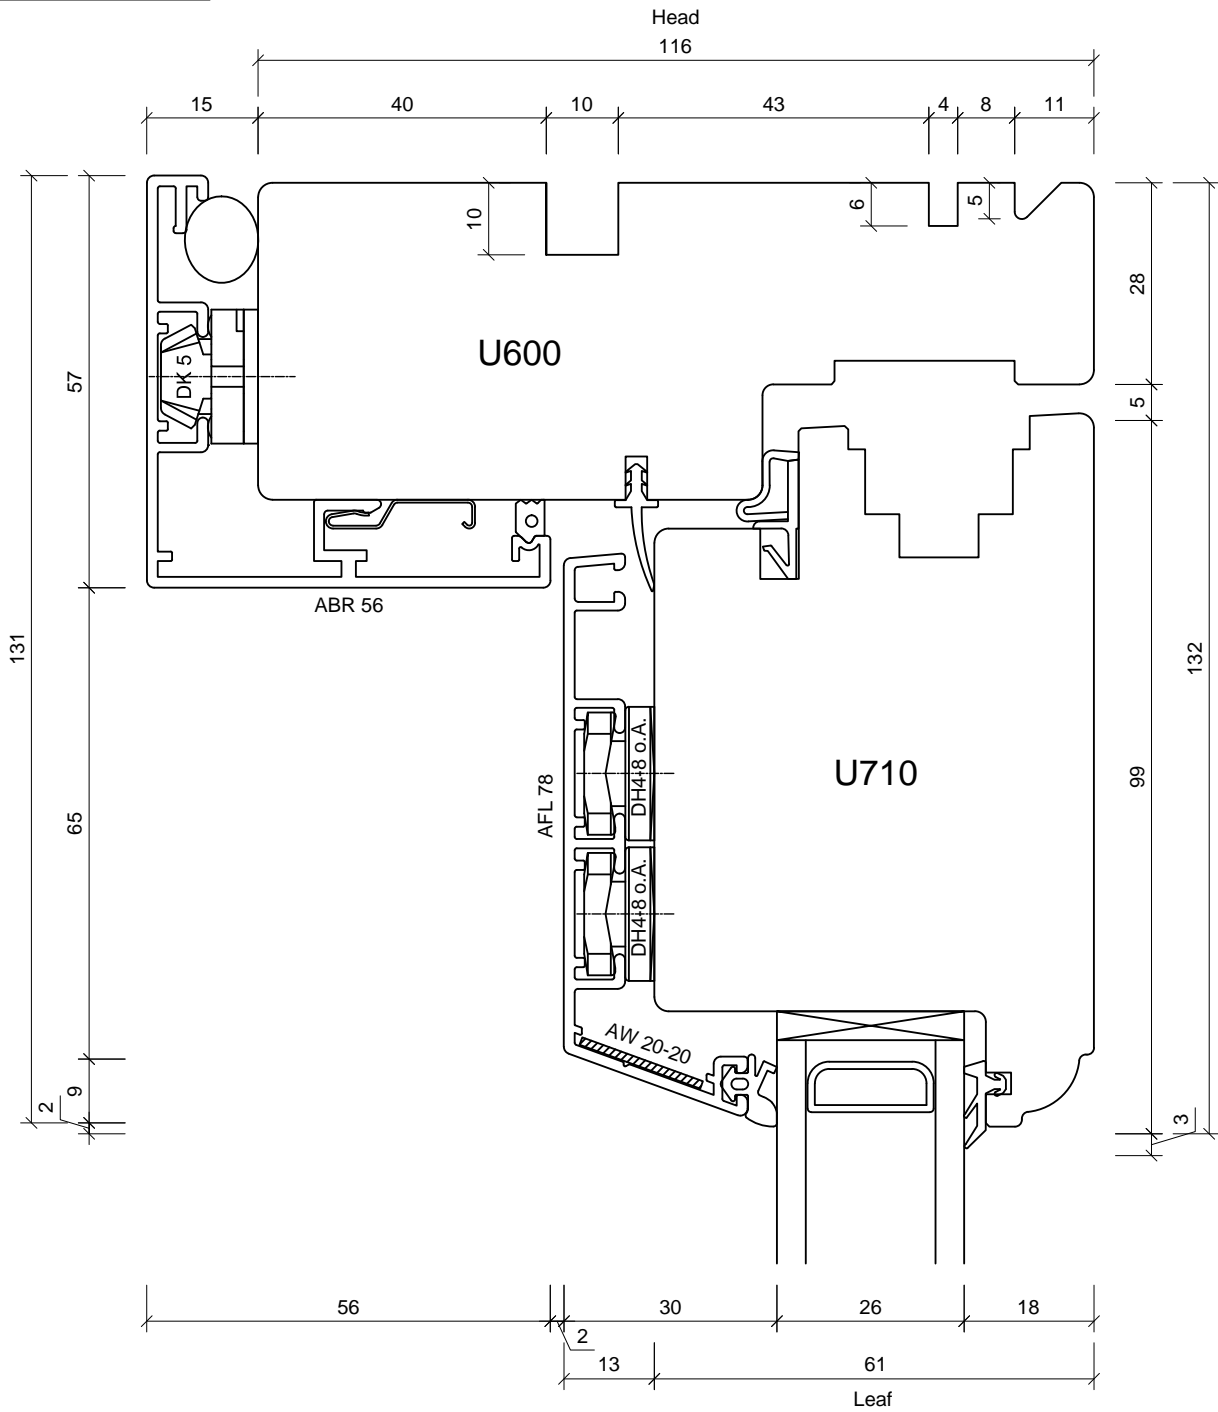

Studio 5
Old School Studios
140 Eastgate Street
Bury St Edmunds
Suffolk
IP33 1XX
Tel: 01284 705 468
sales@livingwoodwindows.co.uk
www.livingwoodwindows.co.uk

Drawing No.:
V-2ACFD108

Date:
06.09.11

Drawing Title:
2k Alu-Clad French Door
Section Through Head
Inward Opening Doors

Drawn By:
JSE

Scale:
NTS