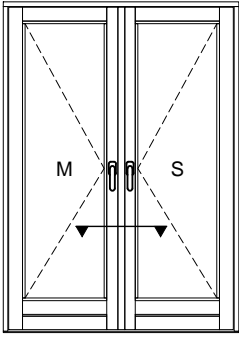

Drawing Title:
 2k Timber French Door
 Section Through Head
 Inward Opening Doors

Drawn By:
 JSE

Scale:
 NTS

This drawing remains the property of Livingwood Windows Ltd and may not be reproduced without written permission.
 Livingwood Windows Ltd accepts no liability arising from any party acting on information contained within this drawing.
 It is advised that assistance is sought from Livingwood windows Ltd regarding matters of an individual project.