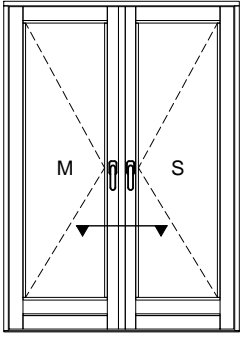

Studio 5
Old School Studios
140 Eastgate Street
Bury St Edmunds
Suffolk
IP33 1XX
Tel: 01284 705 468
sales@livingwoodwindows.co.uk
www.livingwoodwindows.co.uk

Drawing No.:
V-2TFD104

Date:
06.09.11

Drawing Title:
2k Timber French Door
Section Through Mullion
Outward Opening Doors

Drawn By:
JSE

Scale:
NTS