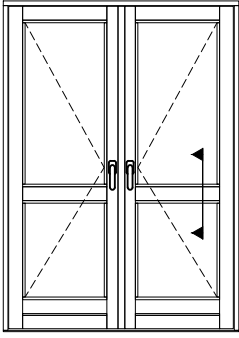

Studio 5
Old School Studios
140 Eastgate Street
Bury St Edmunds
Suffolk
IP33 1XX
Tel: 01284 705 468
sales@livingwoodwindows.co.uk
www.livingwoodwindows.co.uk

Drawing No.: V-2TFD105	Date: 06.09.11
Drawing Title: 2k Timber French Door Section Through Transom Out & In Opening Doors	Drawn By: JSE
	Scale: NTS