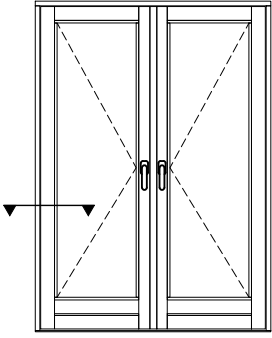

Studio 5
Old School Studios
140 Eastgate Street
Bury St Edmunds
Suffolk
IP33 1XX
Tel: 01284 705 468
sales@livingwoodwindows.co.uk
www.livingwoodwindows.co.uk

Drawing No.: V-2ACFD107	Date: 06.09.11
Drawing Title: 2k Alu-Clad French Door Section Through Jamb Inward Opening Doors	Drawn By: JSE
	Scale: NTS
This drawing remains the property of Livingwood Windows Ltd and may not be reproduced without written permission. Livingwood Windows Ltd accepts no liability arising from any party acting on information contained within this drawing. It is advised that assistance is sought from Livingwood windows Ltd regarding matters of an individual project.