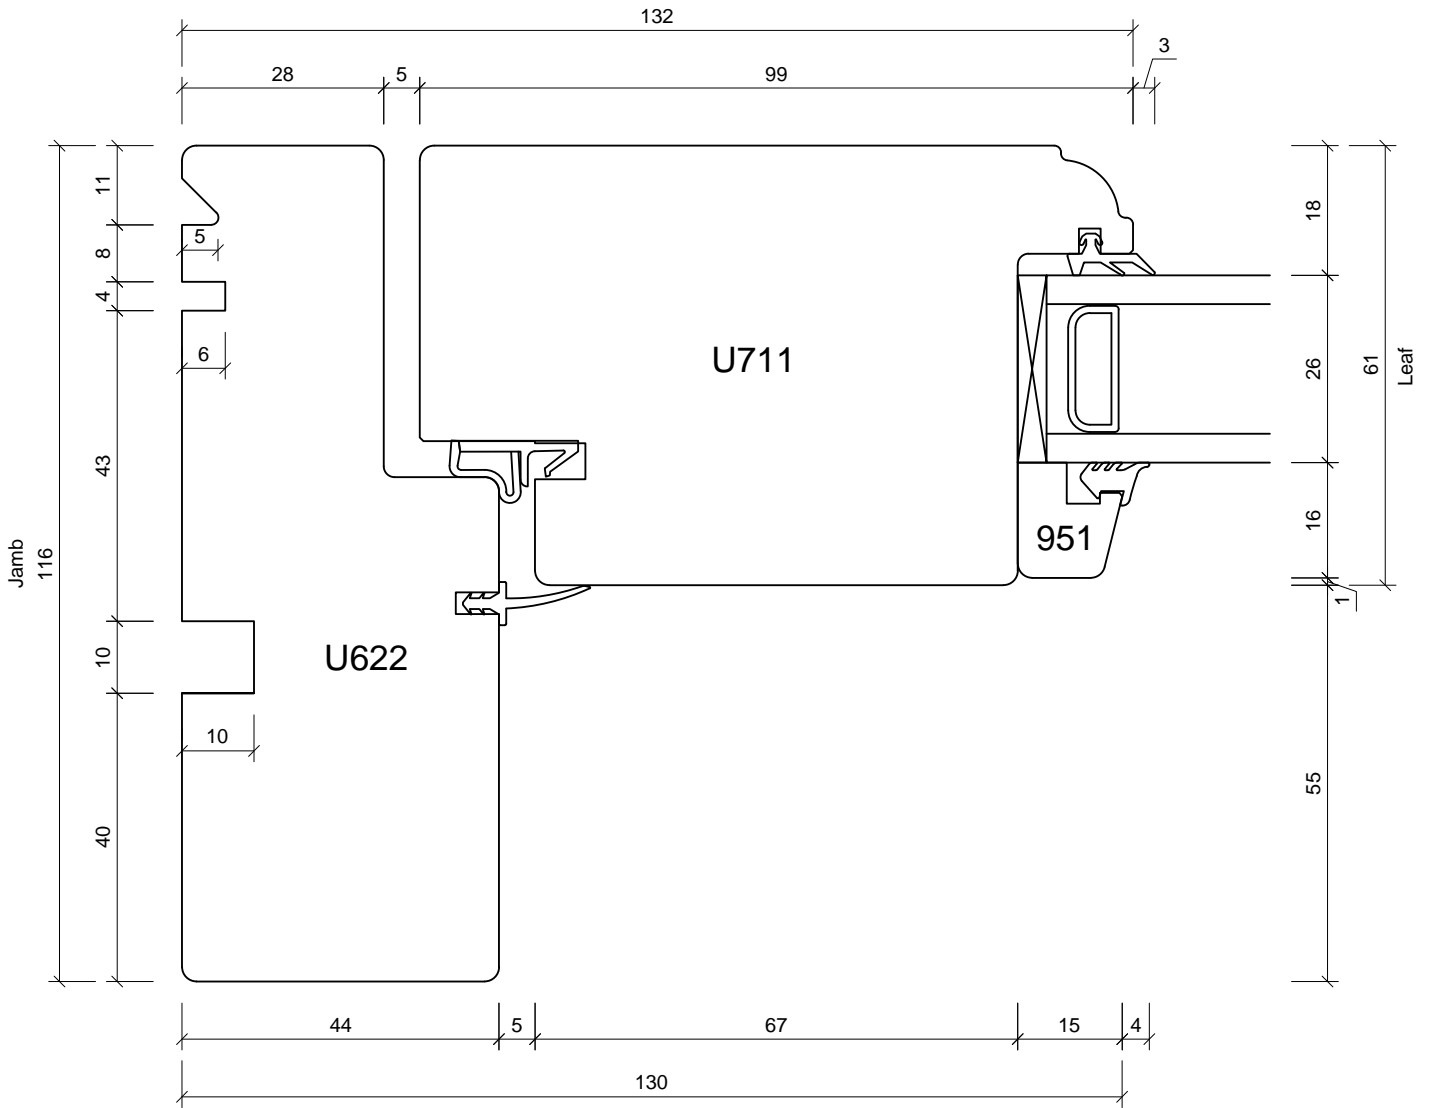

Drawing Title:
 2k Timber French Door
 Section Through Sill
 Inward Opening Doors

Drawn By:
 JSE

Scale:
 NTS

This drawing remains the property of Livingwood Windows Ltd and may not be reproduced without written permission. Livingwood Windows Ltd accepts no liability arising from any party acting on information contained within this drawing. It is advised that assistance is sought from Livingwood windows Ltd regarding matters of an individual project.