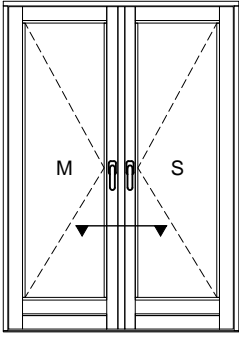

Studio 5
Old School Studios
140 Eastgate Street
Bury St Edmunds
Suffolk
IP33 1XX
Tel: 01284 705 468
sales@livingwoodwindows.co.uk
www.livingwoodwindows.co.uk

Drawing No.:	V-2ACFD109	Date:	06.09.11
Drawing Title:	2k Alu-Clad French Door Section Through Mullion Inward Opening Doors	Drawn By:	JSE
		Scale:	NTS
This drawing remains the property of Livingwood Windows Ltd and may not be reproduced without written permission. Livingwood Windows Ltd accepts no liability arising from any party acting on information contained within this drawing. It is advised that assistance is sought from Livingwood windows Ltd regarding matters of an individual project.