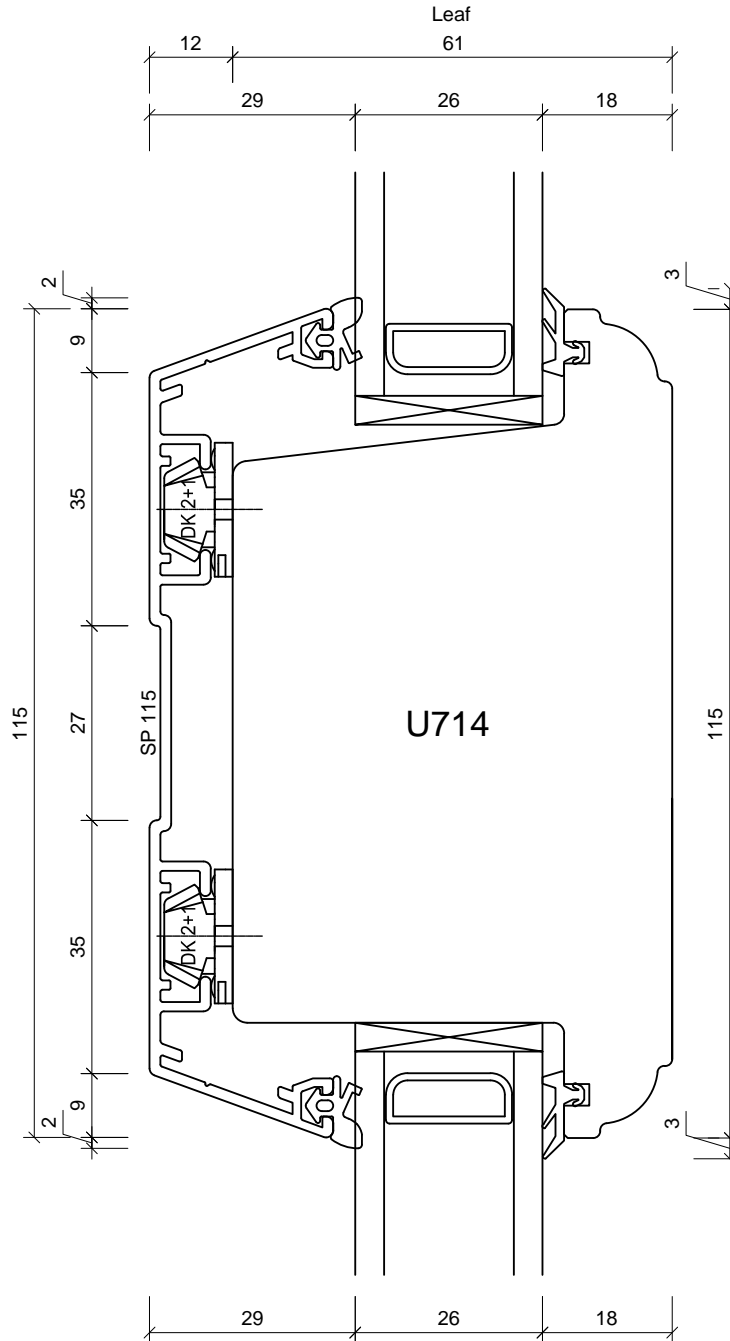

Studio 5
Old School Studios
140 Eastgate Street
Bury St Edmunds
Suffolk
IP33 1XX
Tel: 01284 705 468
sales@livingwoodwindows.co.uk
www.livingwoodwindows.co.uk

Drawing No.:	V-2ACFD105	Date:	06.09.11
Drawing Title:	2k Alu-Clad French Door Section Through Transom Out & In Opening Doors	Drawn By:	JSE
		Scale:	NTS