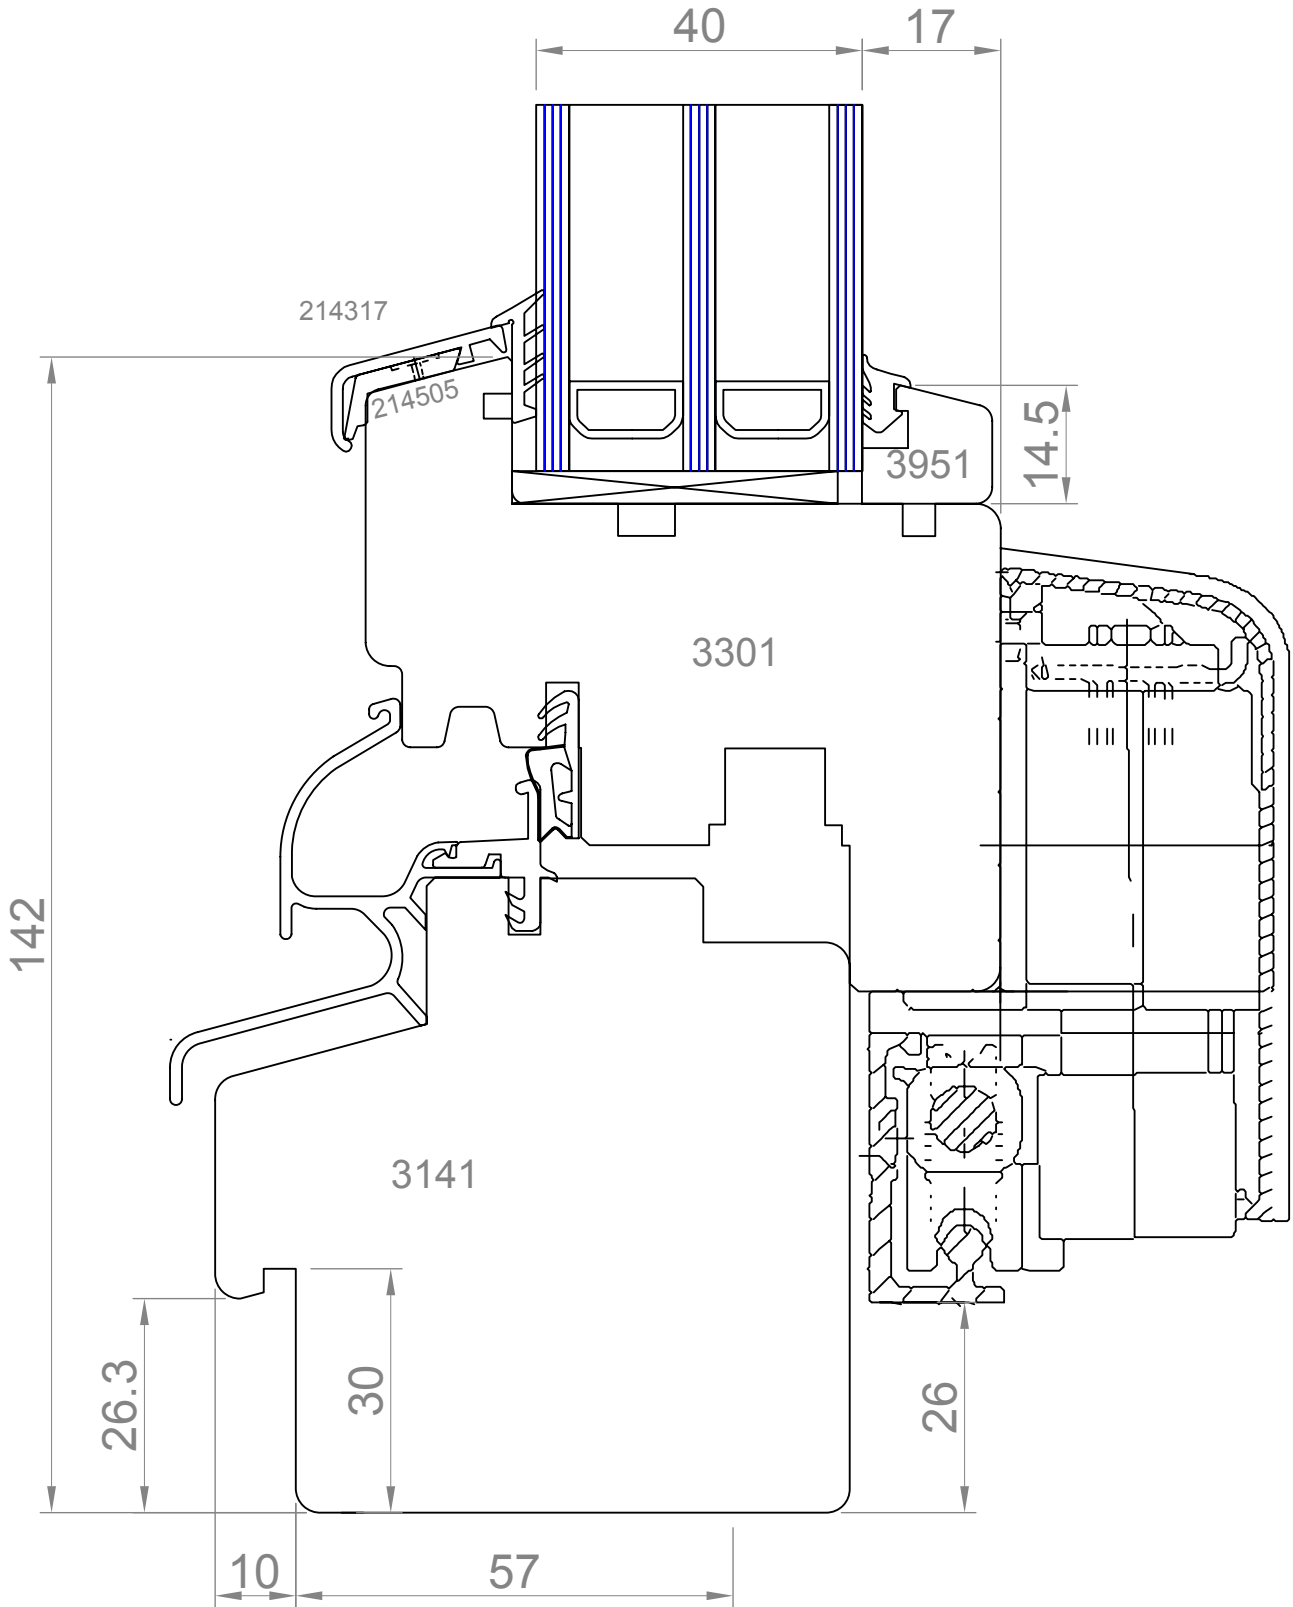

Studio 5 Old School Studios
140 Eastgate Street
Bury St Edmunds, Suffolk
IP33 1XX

phone: 01284 705 468

www.livingwoodwindows.co.uk
sales@livingwoodwindows.co.uk

Livingwood Windows Limited

Alu Clad Tilt & Slide Door 2k
Bottom Track & Cill detail, Opening Light

DATE 14/06/2010

SCALE do not scale