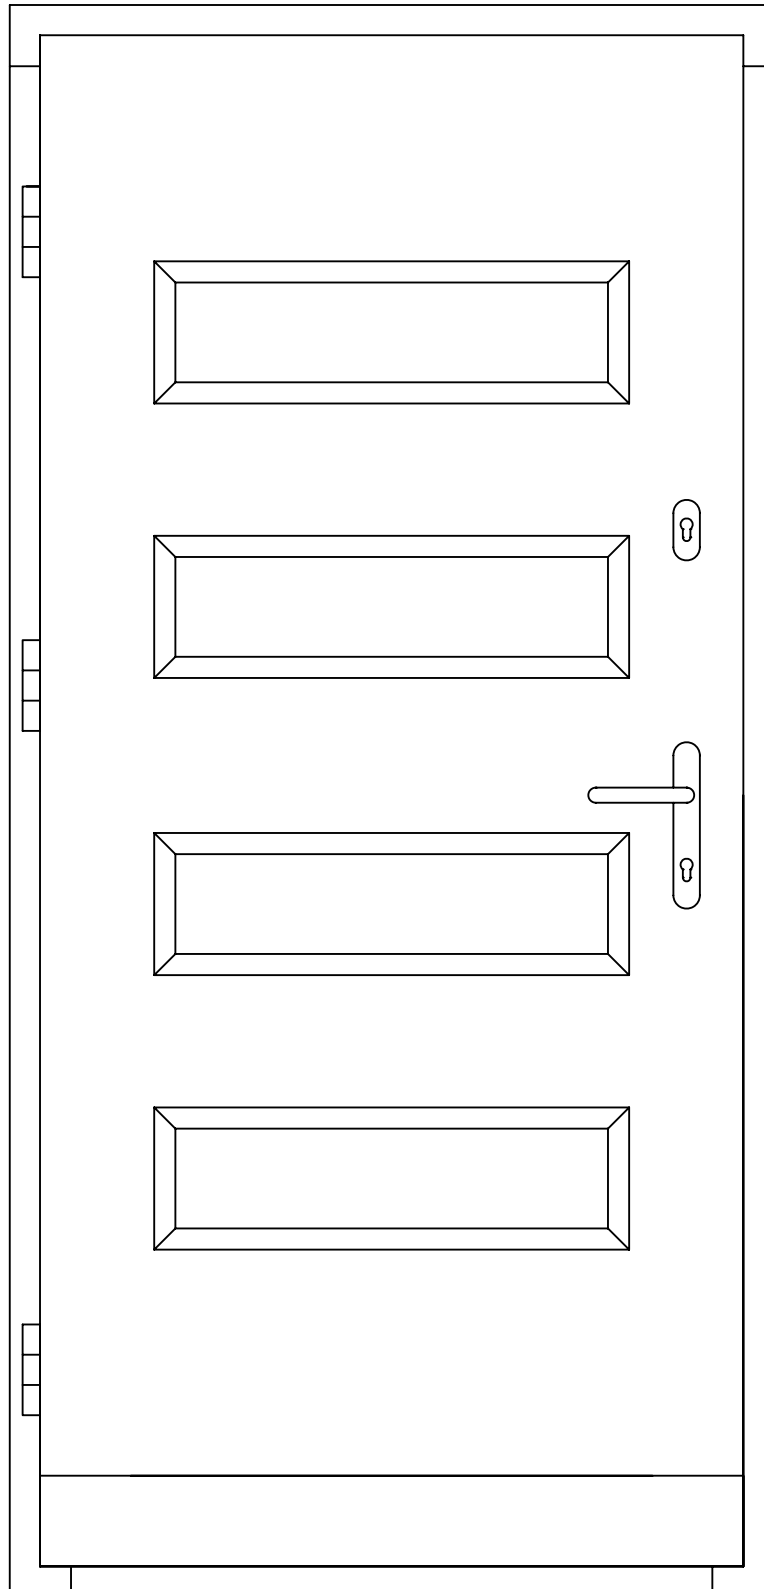

System insulated panel Door
Diamond Vision Panels

DATE 14/06/2010

SCALE do not scale

Studio 5 Old School Studios
140 Eastgate Street
Bury St Edmunds, Suffolk
IP33 1XX

phone: 01284 705 468

www.livingwoodwindows.co.uk
sales@livingwoodwindows.co.uk