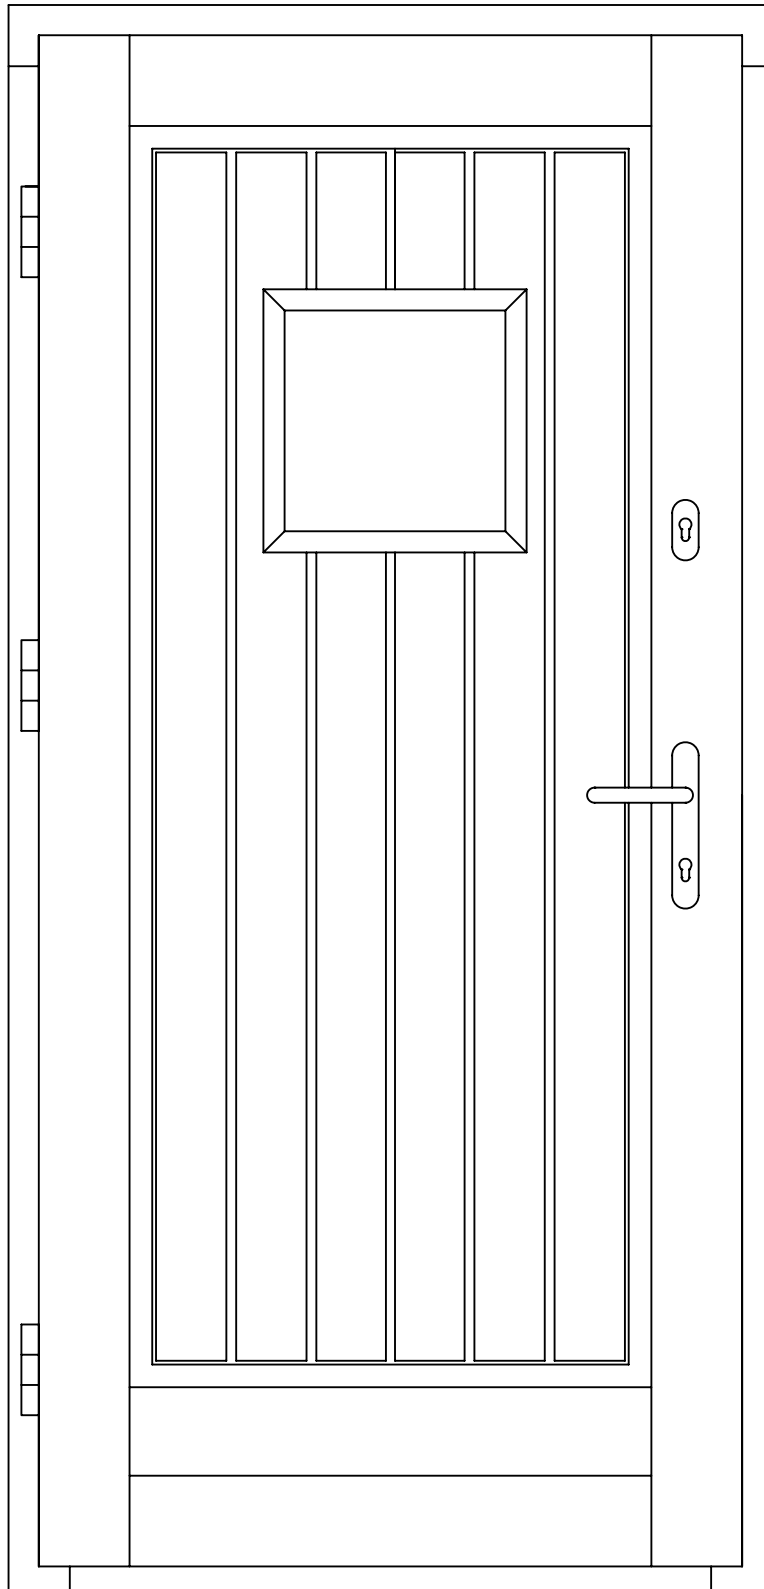

Studio 5 Old School Studios
140 Eastgate Street
Bury St Edmunds, Suffolk
IP33 1XX

phone: 01284 705 468

www.livingwoodwindows.co.uk
sales@livingwoodwindows.co.uk

Livingwood Windows Limited

Softline Insulated In Open Entrance Door
Grooved panel with vision panel

DATE 14/06/2010

SCALE do not scale