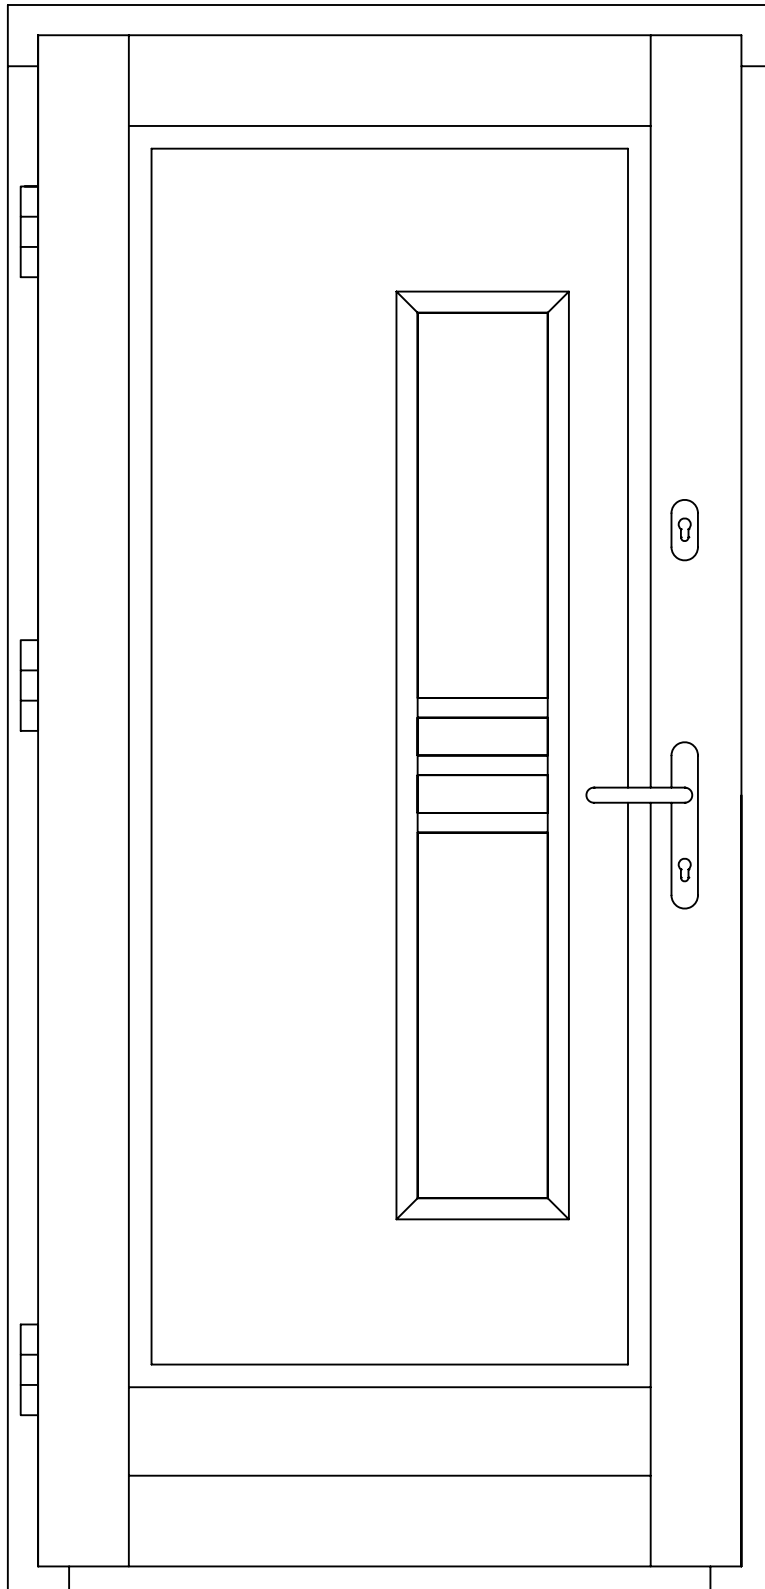

Studio 5 Old School Studios
140 Eastgate Street
Bury St Edmunds, Suffolk
IP33 1XX

phone: 01284 705 468

www.livingwoodwindows.co.uk
sales@livingwoodwindows.co.uk

Livingwood Windows Limited

Softline Insulated In Open Entrance Door
Smooth panel with offset vision panel

DATE 14/06/2010

SCALE do not scale