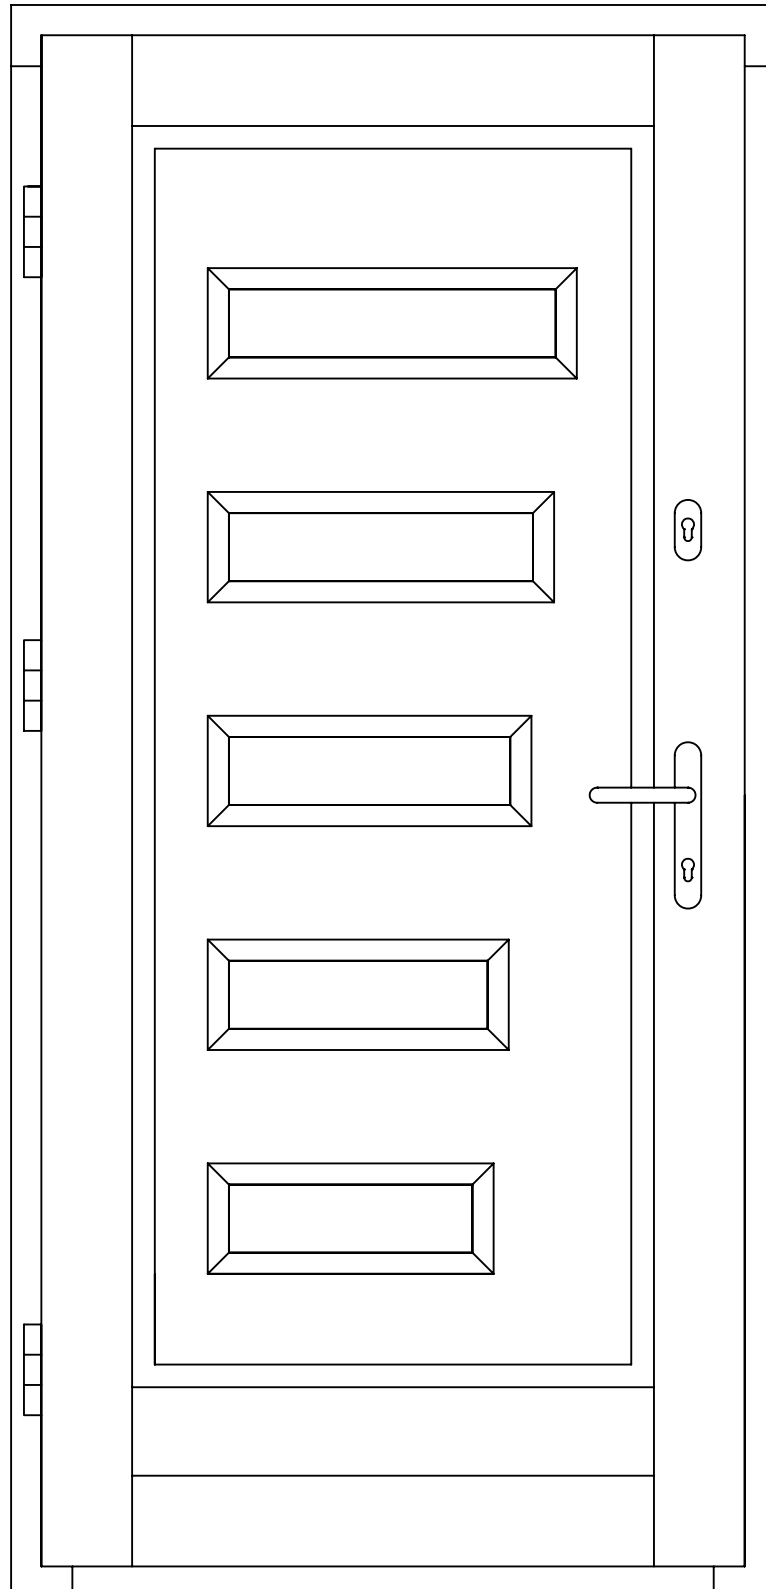

phone: 01284 705 468

www.livingwoodwindows.co.uk
sales@livingwoodwindows.co.uk

Livingwood Windows Limited

Softline Insulated In Open Entrance Door
Grooved panel with vision panel

DATE 14/06/2010

SCALE do not scale