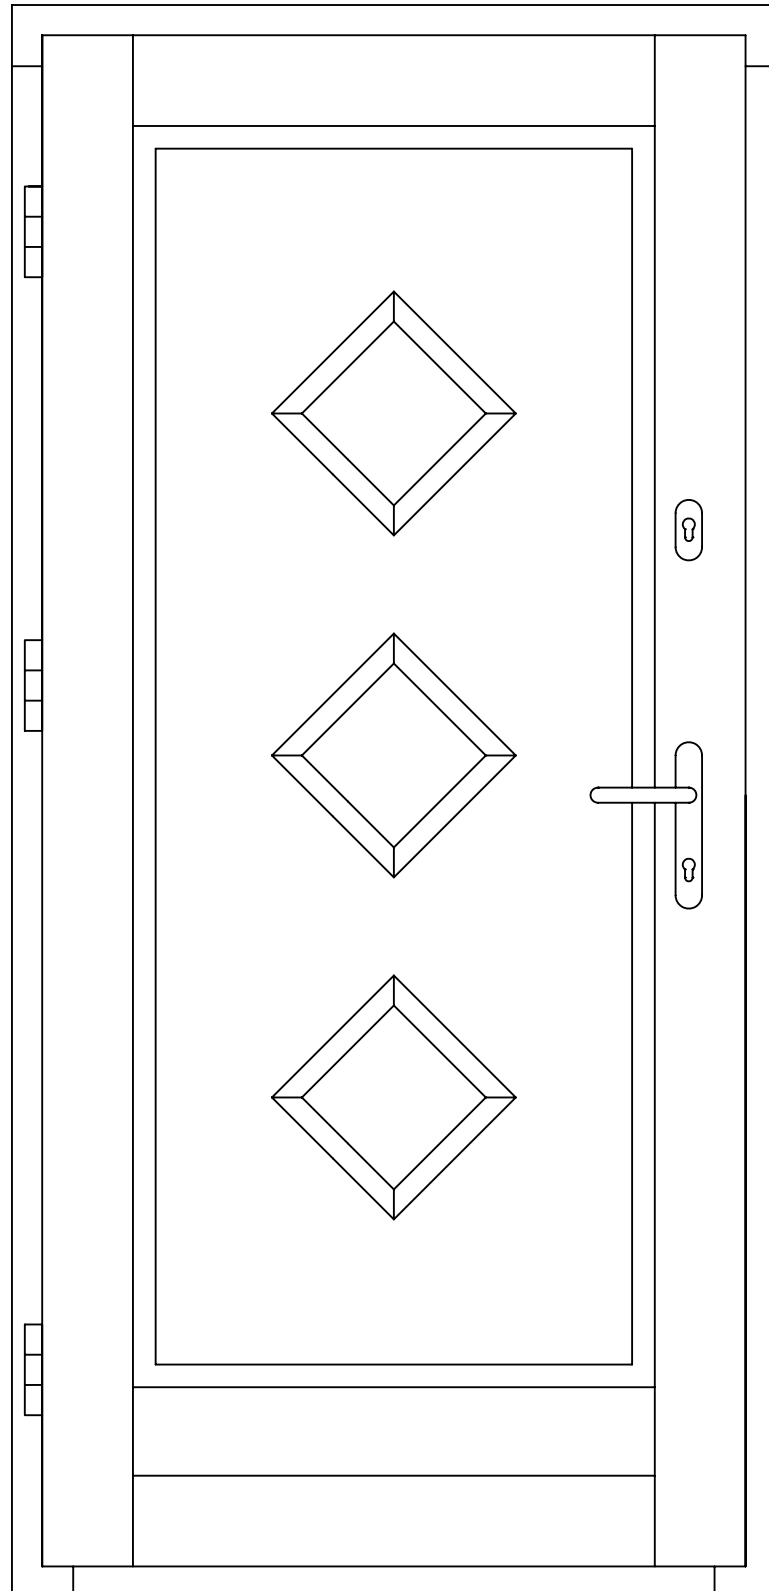

Studio 5 Old School Studios
140 Eastgate Street
Bury St Edmunds, Suffolk
IP33 1XX

phone: 01284 705 468

www.livingwoodwindows.co.uk
sales@livingwoodwindows.co.uk

Livingwood Windows Limited

Softline Insulated In Open Entrance Door
Smooth panel with diamond vision panels

DATE 14/06/2010

SCALE do not scale