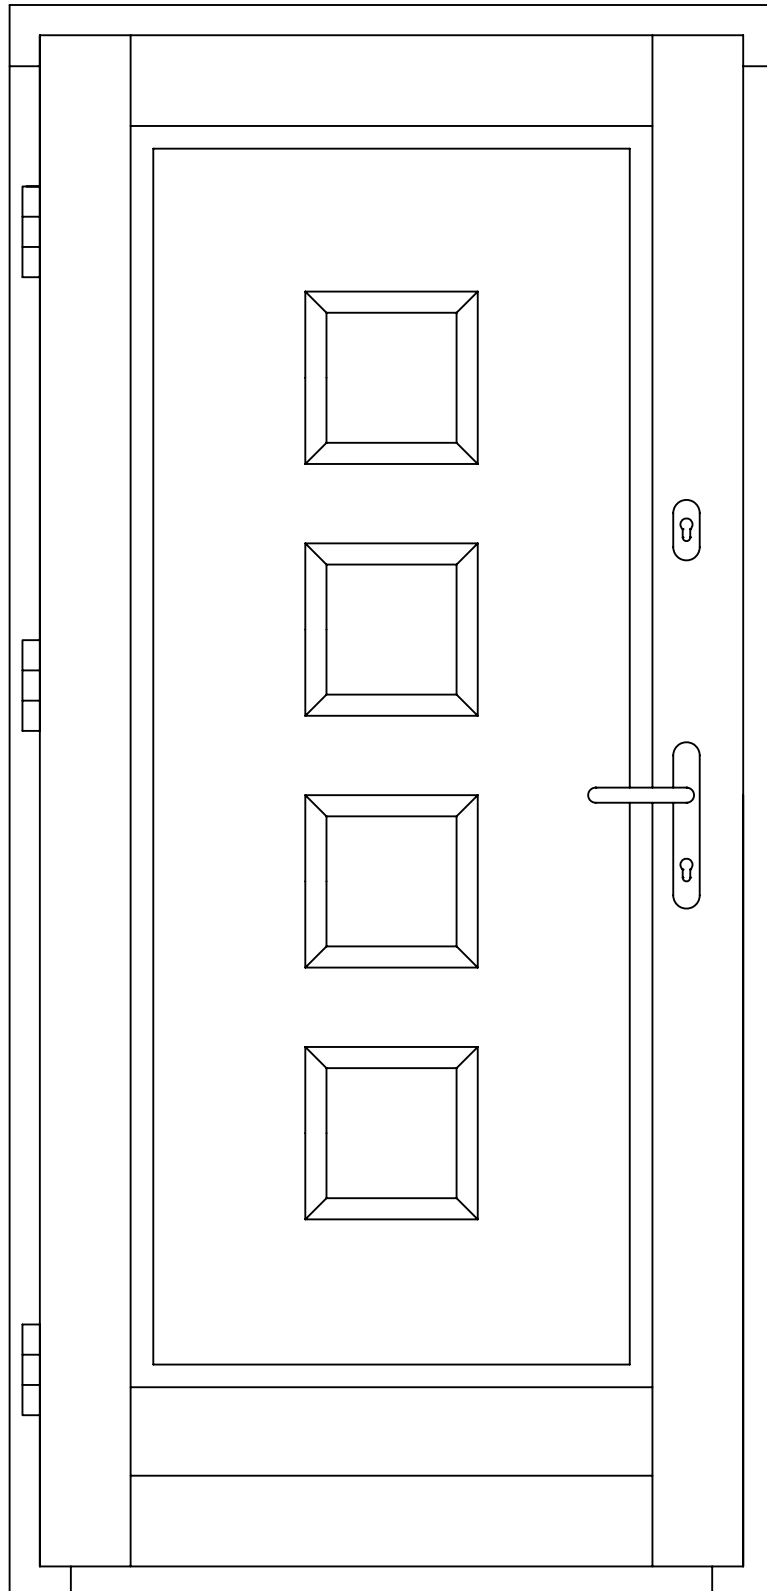

Studio 5 Old School Studios
140 Eastgate Street
Bury St Edmunds, Suffolk
IP33 1XX

phone: 01284 705 468

www.livingwoodwindows.co.uk
sales@livingwoodwindows.co.uk

Livingwood Windows Limited

Softline Insulated In Open Entrance Door
Insulated Panel with Vision panels

DATE 14/06/2010

SCALE do not scale