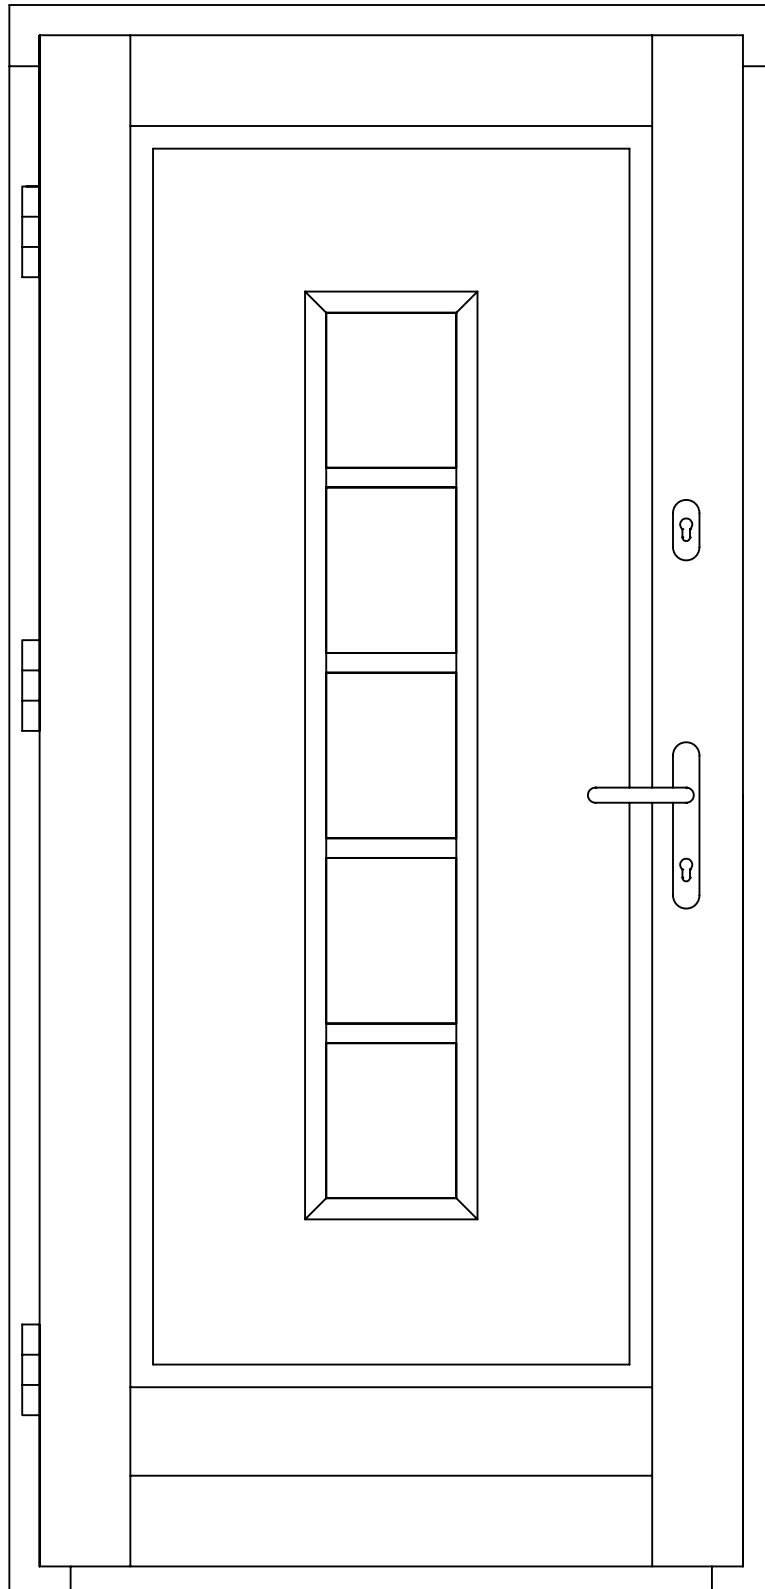

Studio 5 Old School Studios
140 Eastgate Street
Bury St Edmunds, Suffolk
IP33 1XX
phone: 01284 705 468
www.livingwoodwindows.co.uk
sales@livingwoodwindows.co.uk

Livingwood Windows Limited	
Softline Insulated In Open Entrance Door. Smooth Panel with Long vision panel containing transoms	
DATE	14/06/2010
SCALE	do not scale