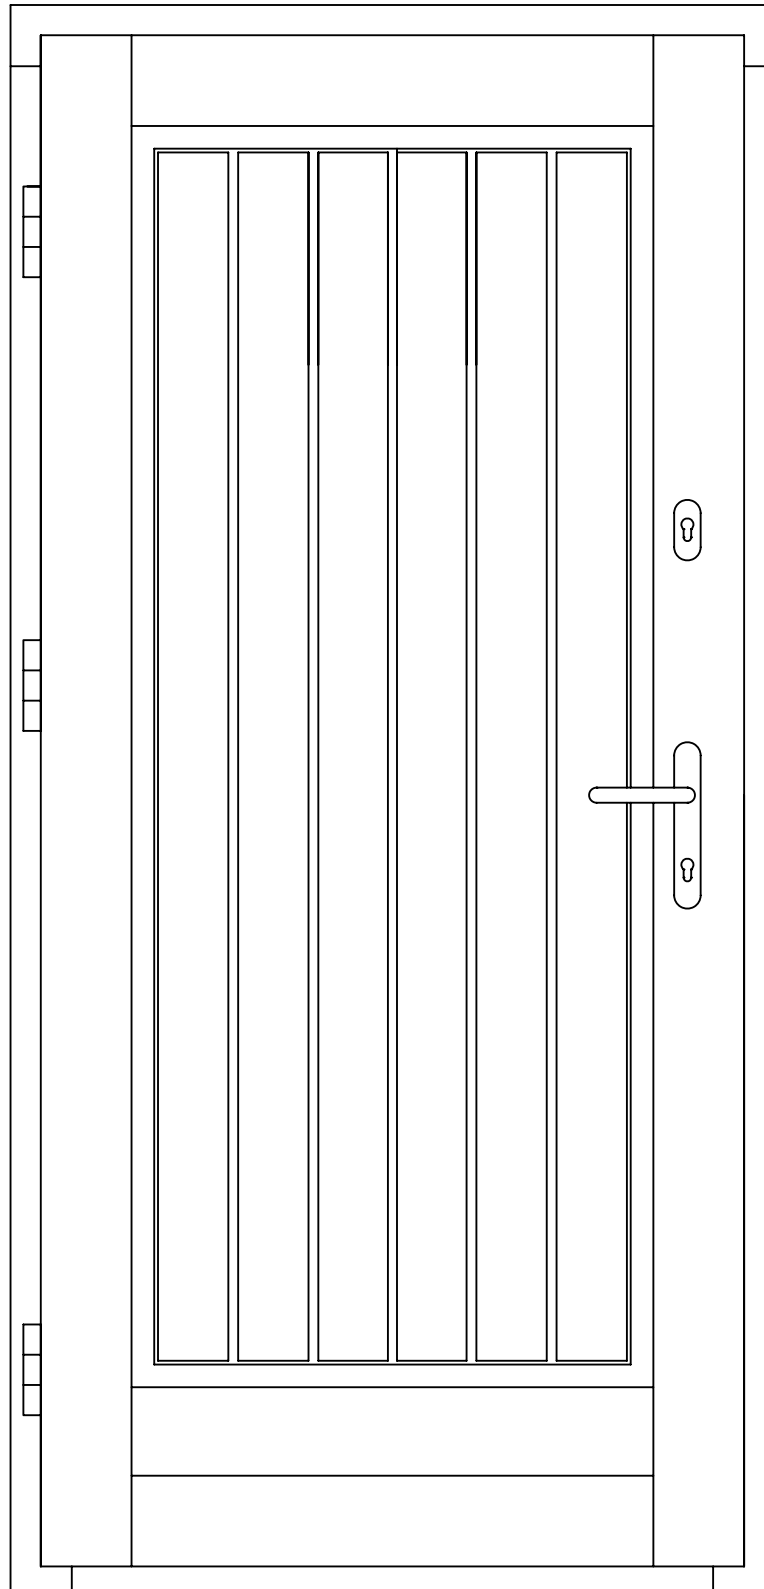

Softline Insulated In Open Entrance Door
Insulated Panel with Vision panels

DATE 14/06/2010

SCALE do not scale

Studio 5 Old School Studios
140 Eastgate Street
Bury St Edmunds, Suffolk
IP33 1XX

phone: 01284 705 468