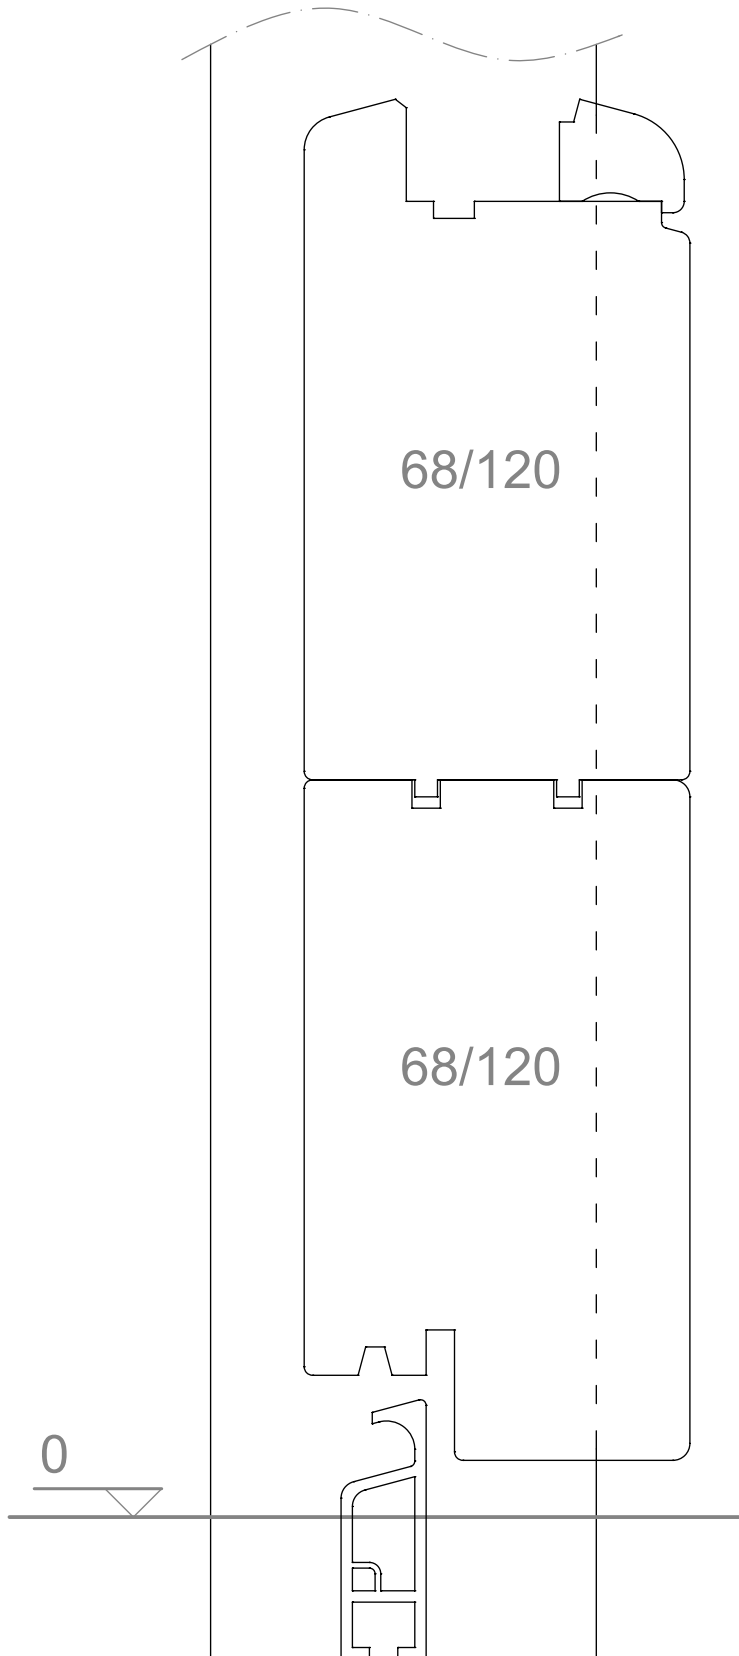

phone: 01284 705 468

www.livingwoodwindows.co.uk
sales@livingwoodwindows.co.uk

Livingwood Windows Limited

Smooth panel with stainless steel kick plate and pull handle

DATE 14/06/2010

SCALE do not scale

Studio 5 Old School Studios
140 Eastgate Street
Bury St Edmunds, Suffolk
IP33 1XX
phone: 01284 705 468
www.livingwoodwindows.co.uk
sales@livingwoodwindows.co.uk