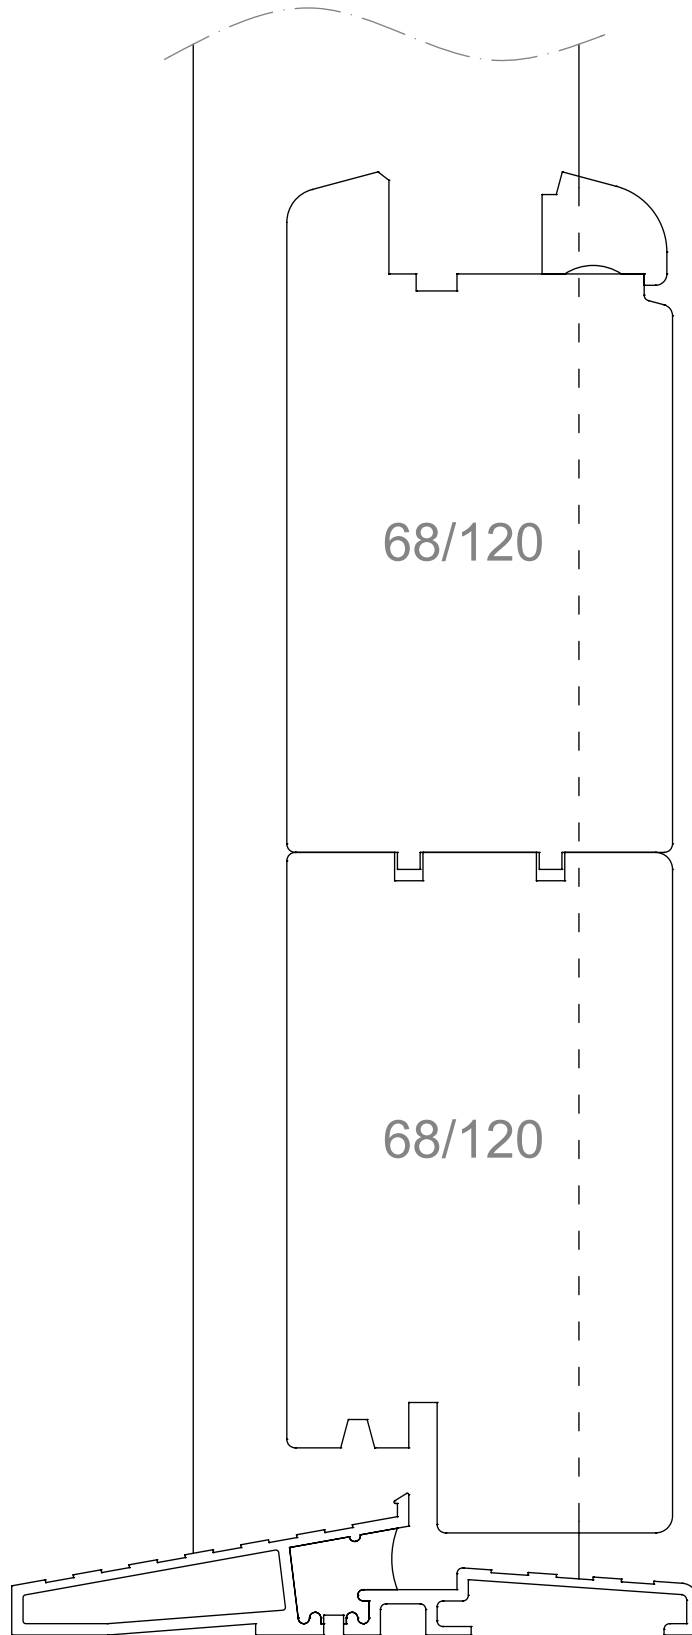

phone: 01284 705 468

www.livingwoodwindows.co.uk
sales@livingwoodwindows.co.uk

Livingwood Windows Limited

In Open Entrance Door
Oak Cill detail

DATE 14/06/2010

SCALE do not scale

Studio 5 Old School Studios
140 Eastgate Street
Bury St Edmunds, Suffolk
IP33 1XX