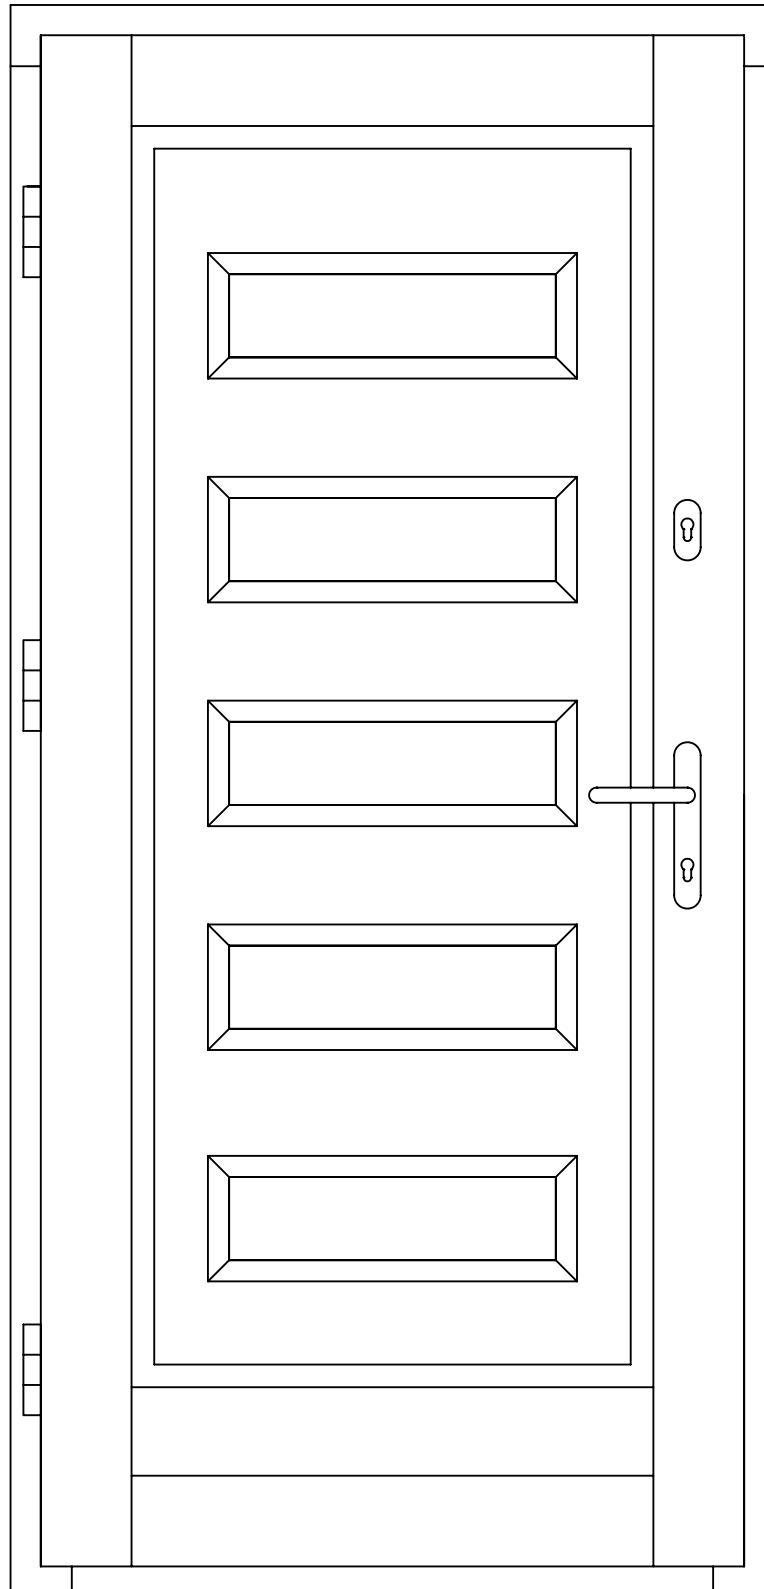

Studio 5 Old School Studios
140 Eastgate Street
Bury St Edmunds, Suffolk
IP33 1XX
phone: 01284 705 468
www.livingwoodwindows.co.uk
sales@livingwoodwindows.co.uk

Livingwood Windows Limited	
Softline Insulated In Open Entrance Door Smooth panel with oblong vision panels	
DATE	14/06/2010
SCALE	do not scale