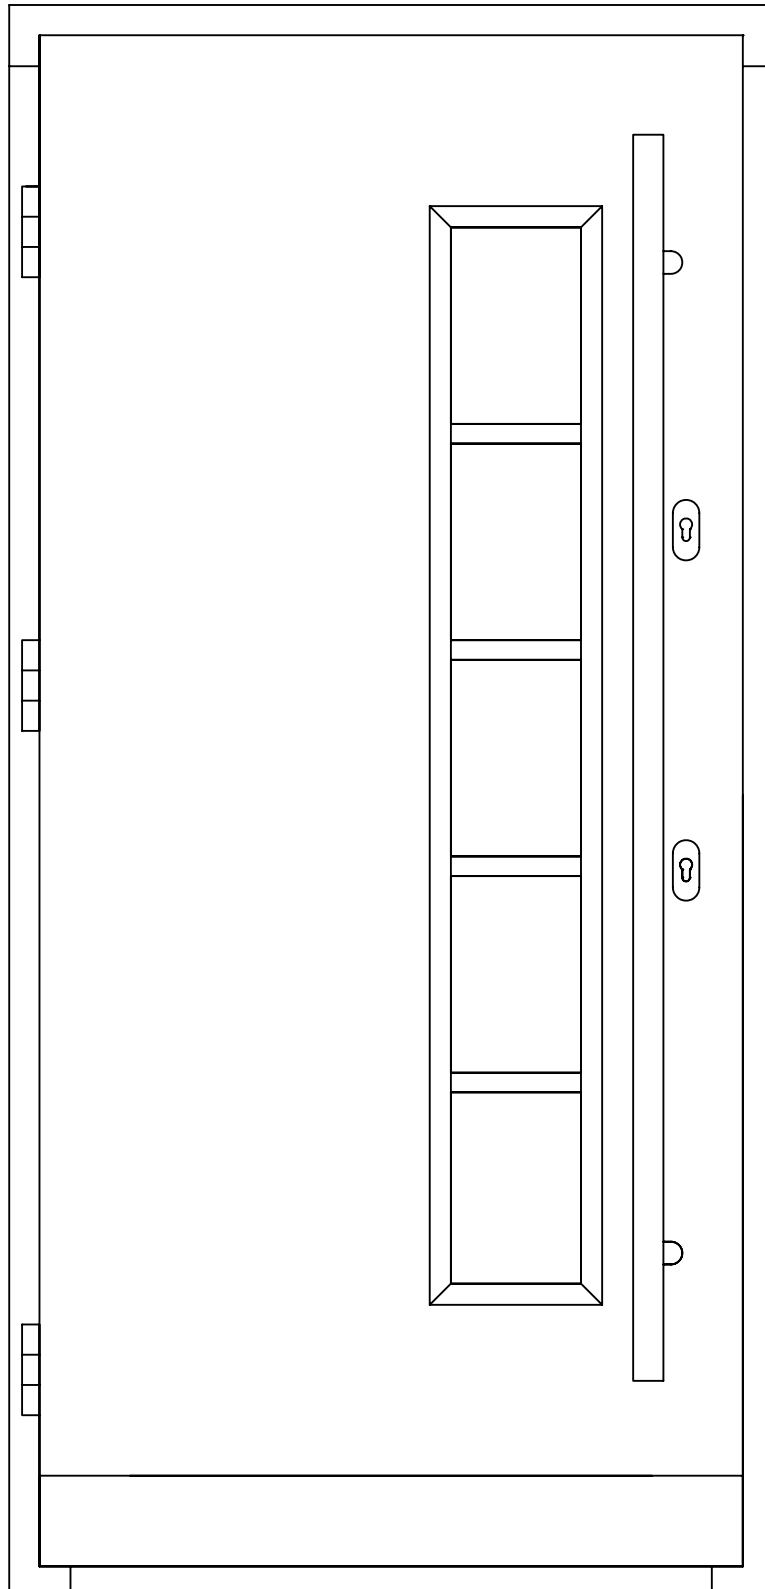

Studio 5 Old School Studios
140 Eastgate Street
Bury St Edmunds, Suffolk
IP33 1XX
phone: 01284 705 468
www.livingwoodwindows.co.uk
sales@livingwoodwindows.co.uk

Livingwood Windows Limited	
System insulated panel Door. Long Vertical vision panel broken into 4 by glazing bars. Stainless steel pull handle and kick plate.	
DATE	14/06/2010
SCALE	do not scale