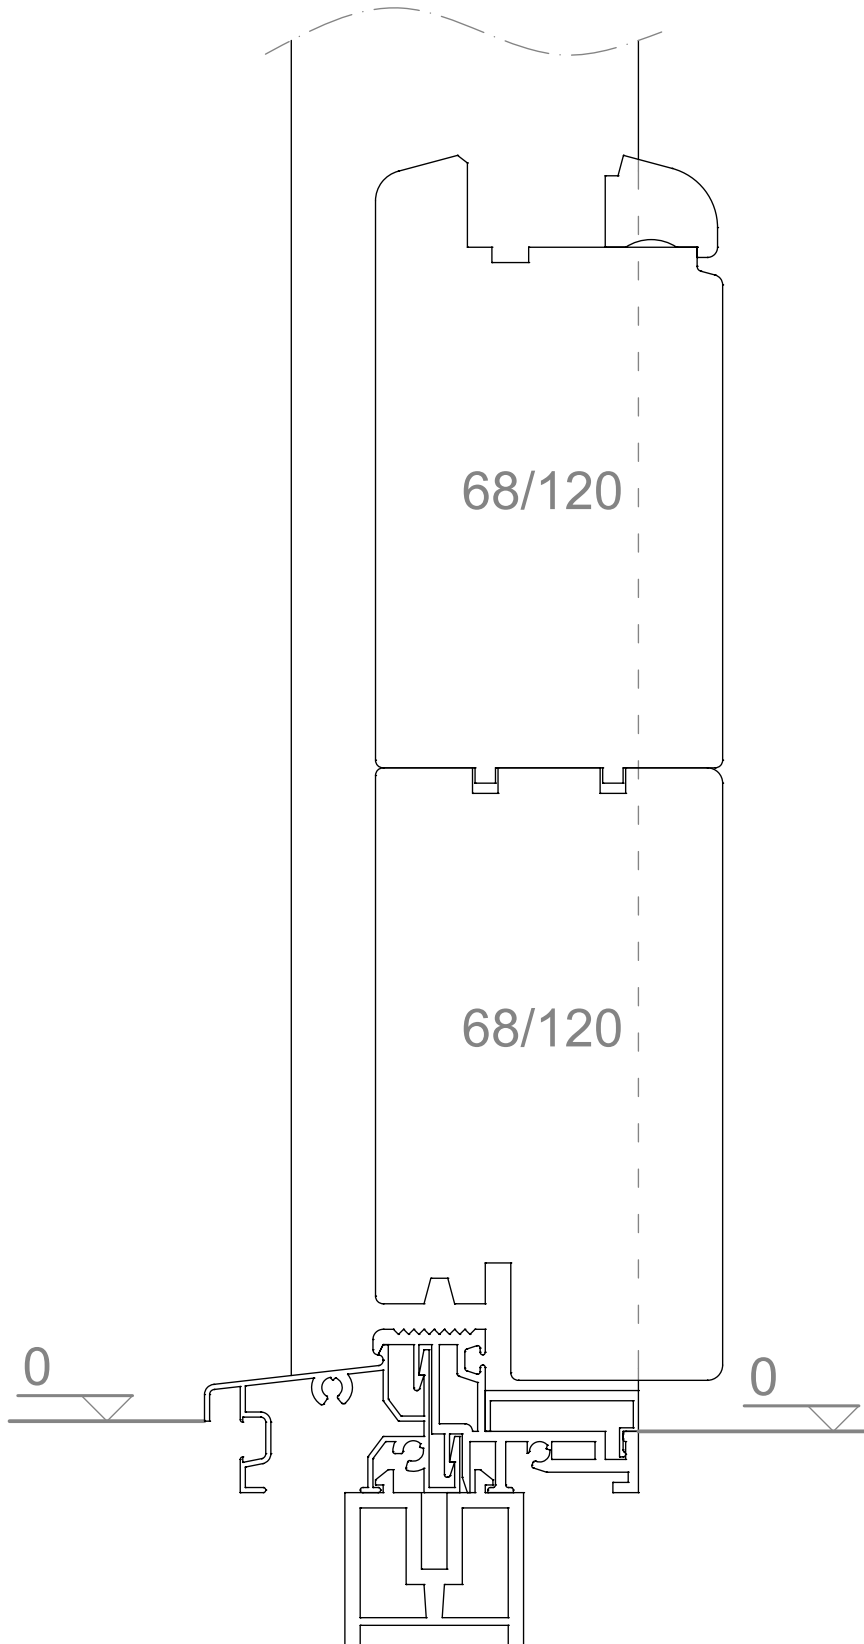

phone: 01284 705 468

www.livingwoodwindows.co.uk
sales@livingwoodwindows.co.uk

Livingwood Windows Limited

In Open Entrance Door
Daffa mobility threshold detail

DATE 14/06/2010

SCALE do not scale

Studio 5 Old School Studios
140 Eastgate Street
Bury St Edmunds, Suffolk
IP33 1XX