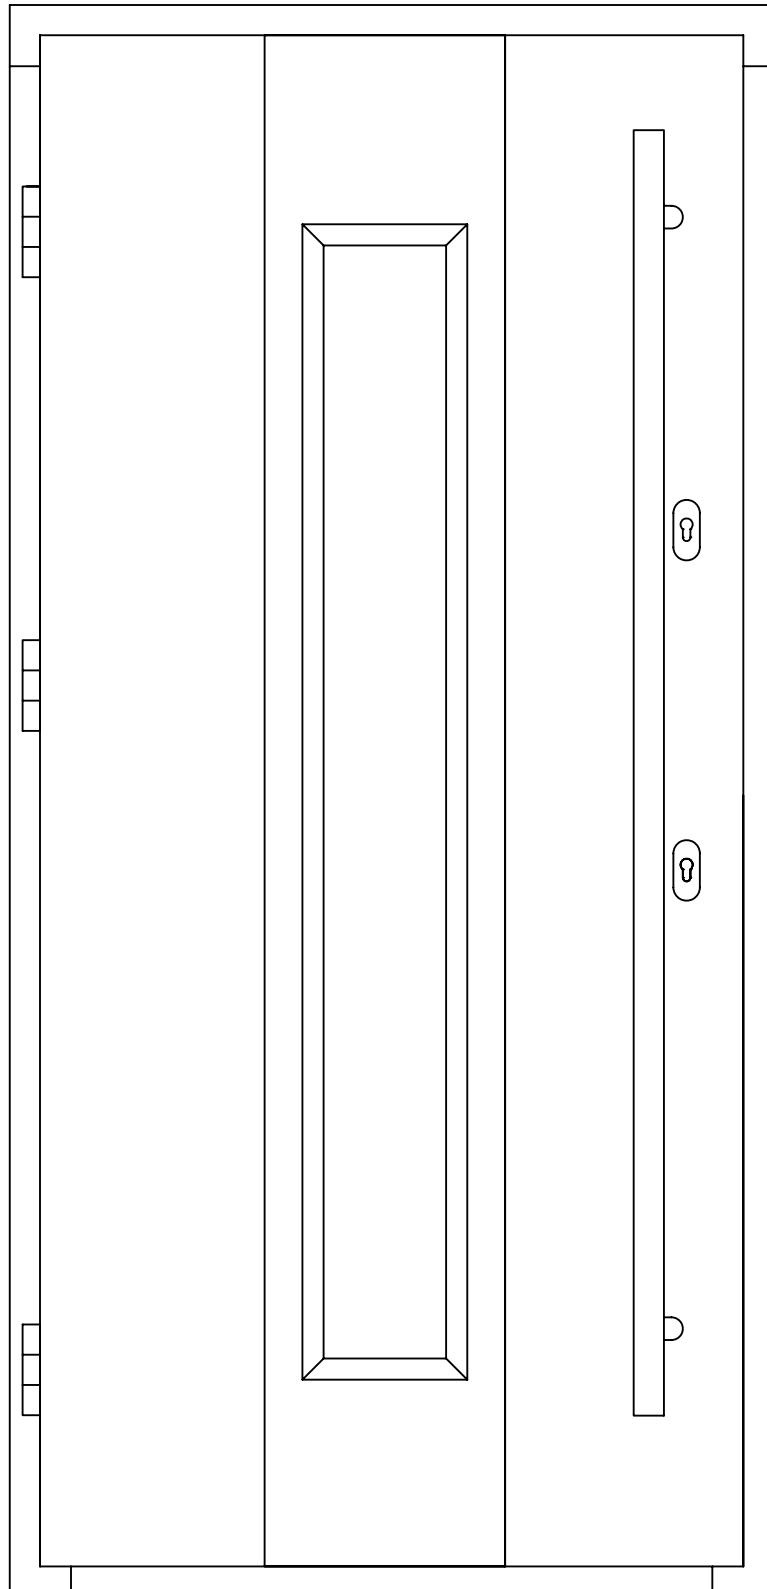

Studio 5 Old School Studios
140 Eastgate Street
Bury St Edmunds, Suffolk
IP33 1XX
phone: 01284 705 468
www.livingwoodwindows.co.uk
sales@livingwoodwindows.co.uk

Livingwood Windows Limited	
System insulated panel Door. Central vision panel with stainless steel vertical pull handle	
DATE	14/06/2010
SCALE	do not scale