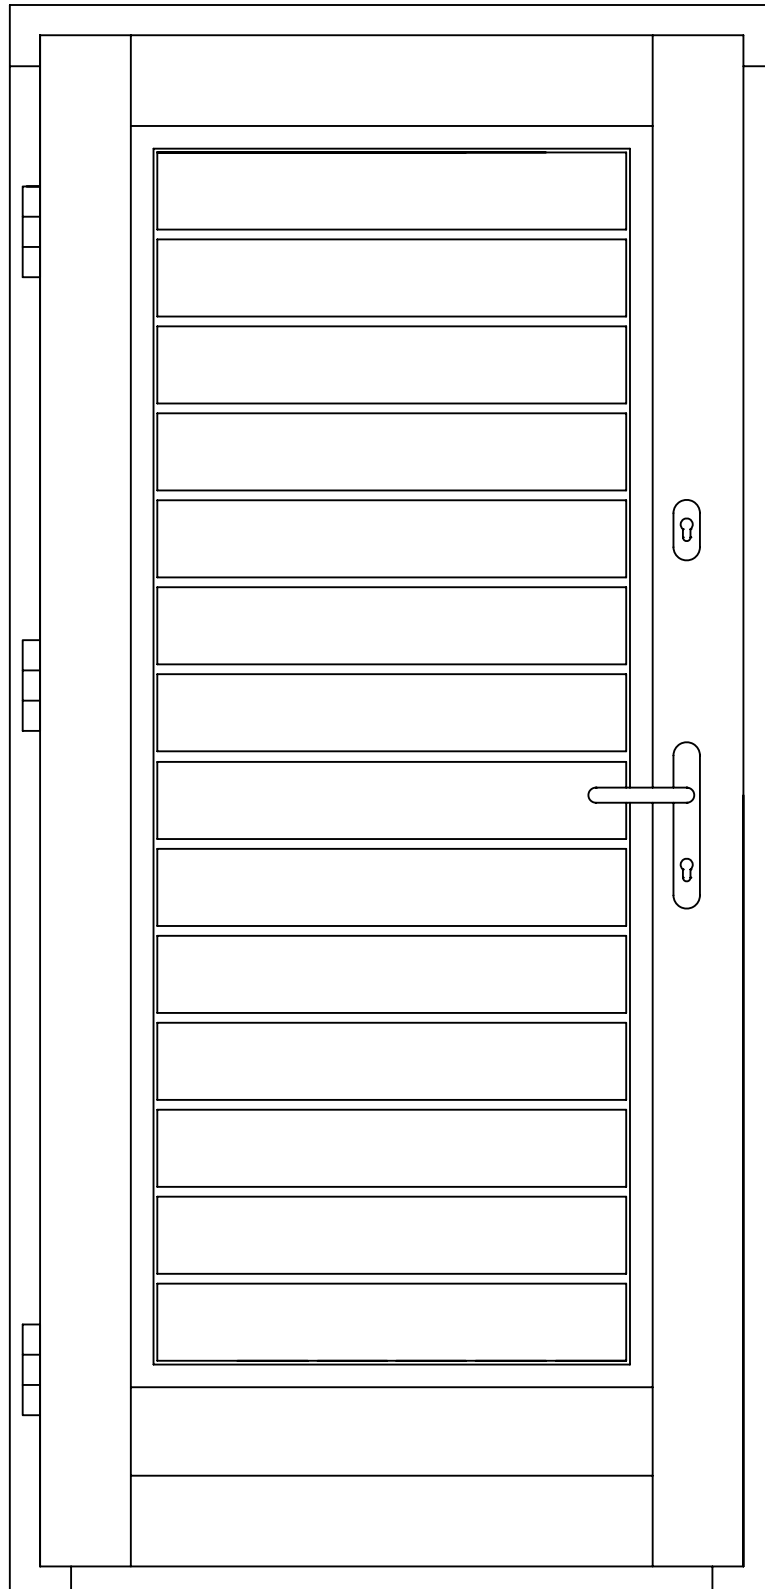

Studio 5 Old School Studios
140 Eastgate Street
Bury St Edmunds, Suffolk
IP33 1XX
phone: 01284 705 468
www.livingwoodwindows.co.uk
sales@livingwoodwindows.co.uk

Livingwood Windows Limited	
Softline Insulated In Open Entrance Door Grooved Panel	
DATE	14/06/2010
SCALE	do not scale