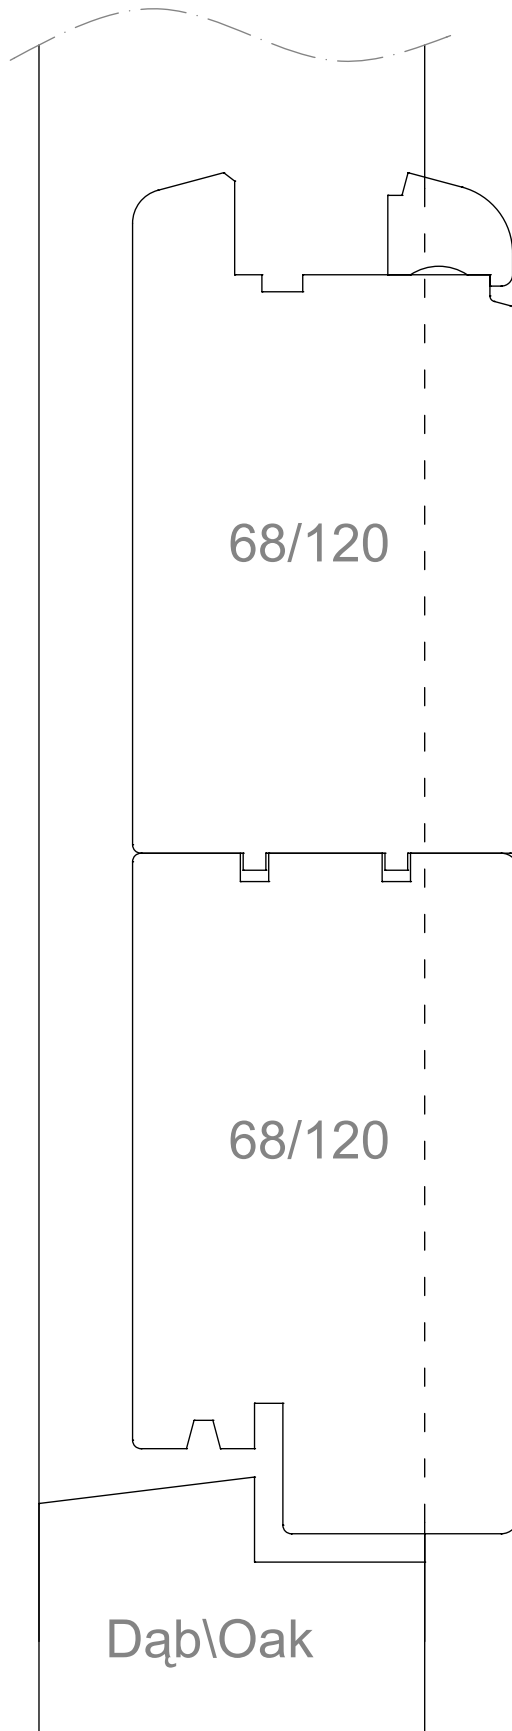

Studio 5 Old School Studios
140 Eastgate Street
Bury St Edmunds, Suffolk
IP33 1XX

phone: 01284 705 468

www.livingwoodwindows.co.uk
sales@livingwoodwindows.co.uk

Livingwood Windows Limited

In Open Entrance Door
Oak Cill detail

DATE 14/06/2010

SCALE do not scale