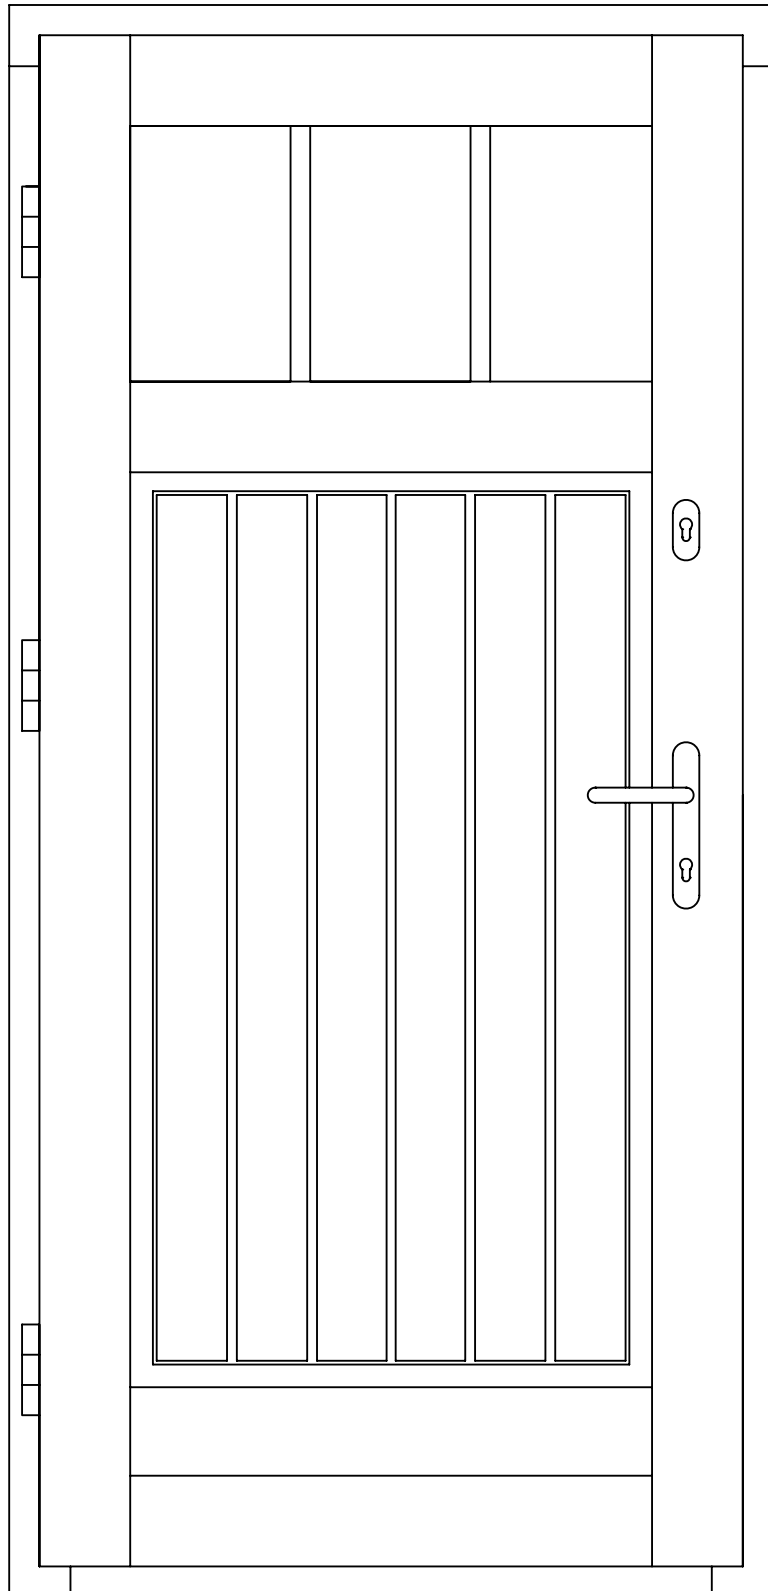

Studio 5 Old School Studios
140 Eastgate Street
Bury St Edmunds, Suffolk
IP33 1XX
phone: 01284 705 468
www.livingwoodwindows.co.uk
sales@livingwoodwindows.co.uk

Livingwood Windows Limited	
Softline Insulated In Open Entrance Door Vision Panels with Boarding	
DATE	14/06/2010
SCALE	do not scale