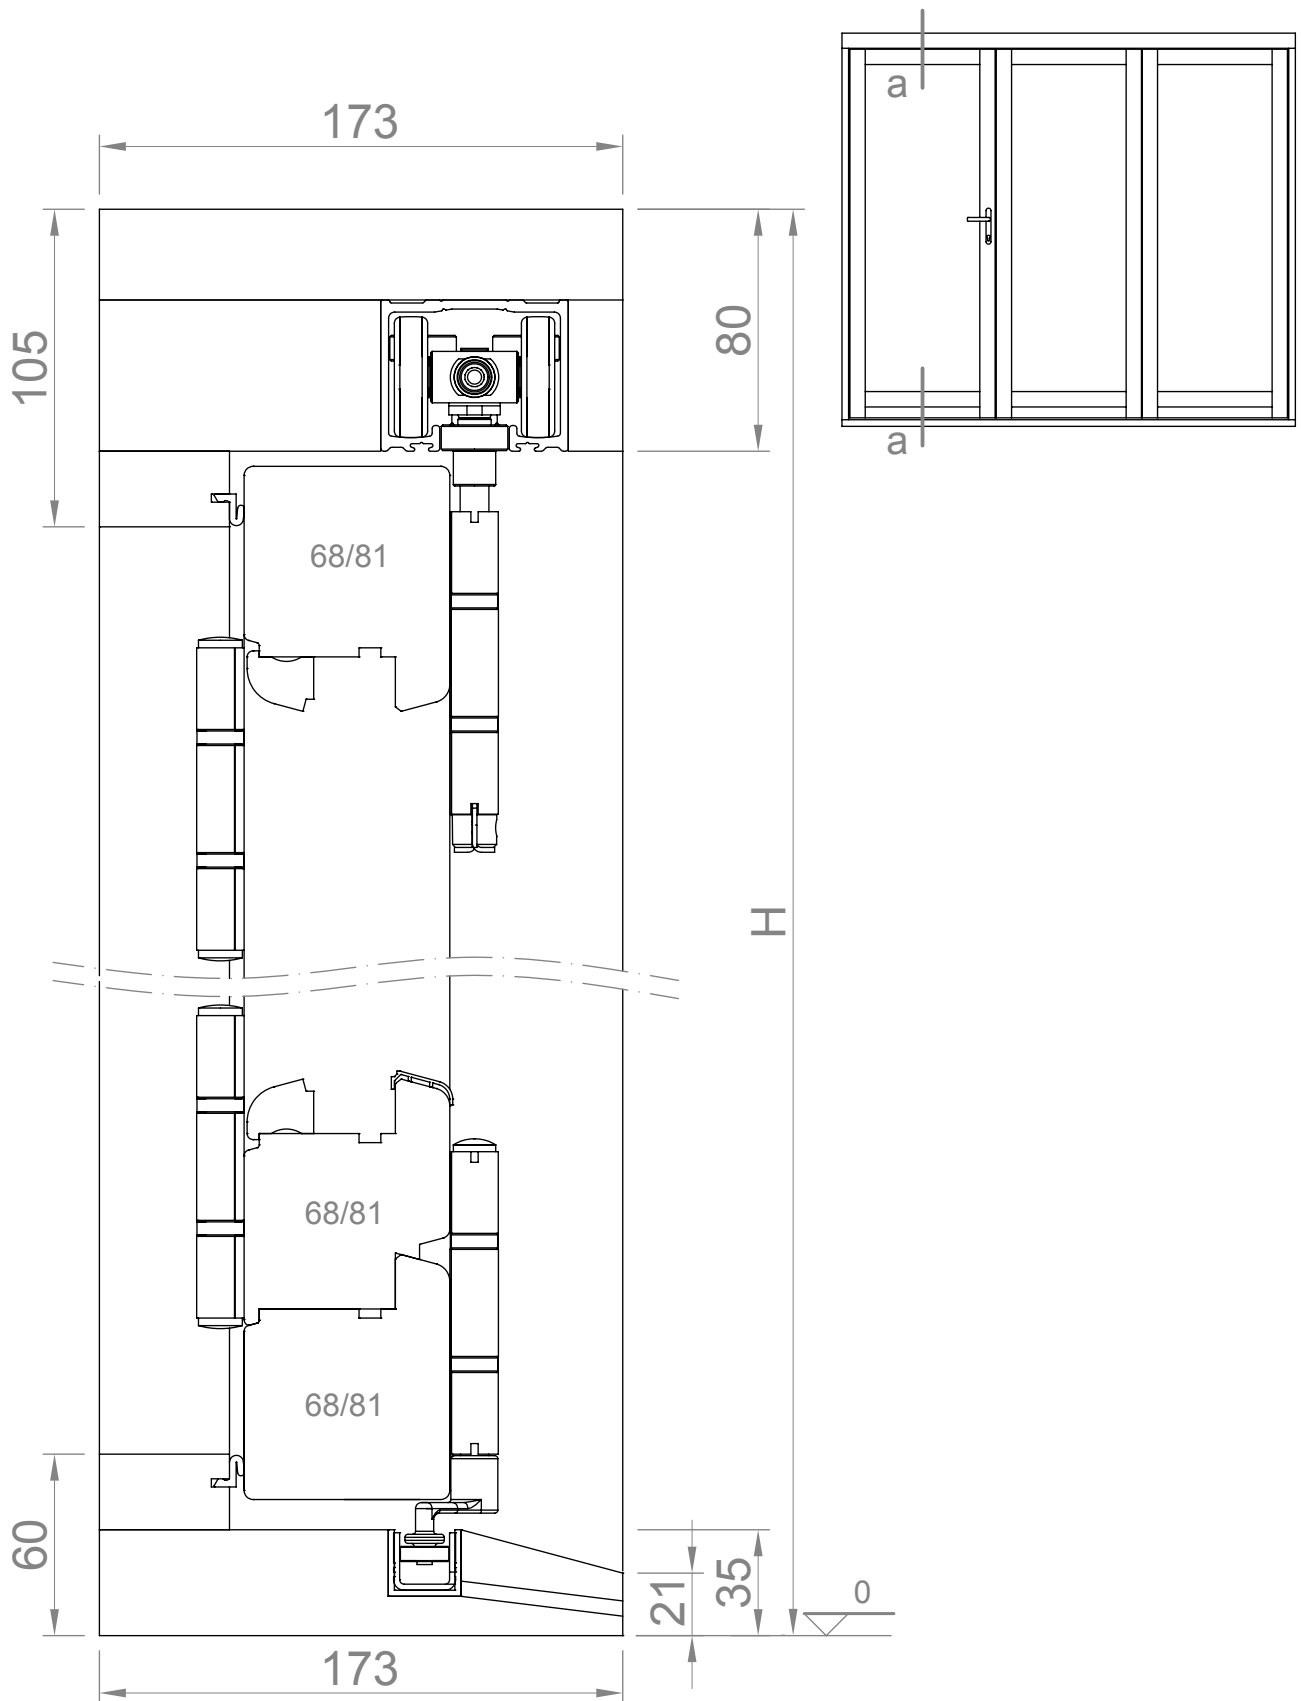

Studio 5 Old School Studios
140 Eastgate Street
Bury St Edmunds, Suffolk
IP33 1XX
phone: 01284 705 468
www.livingwoodwindows.co.uk
sales@livingwoodwindows.co.uk

Livingwood Windows Limited	
Timber Out Open Bifold Door. Section Through Door Leaf and Track, Hardwood Timber Threshold	
DATE	14/06/2010
SCALE	do not scale