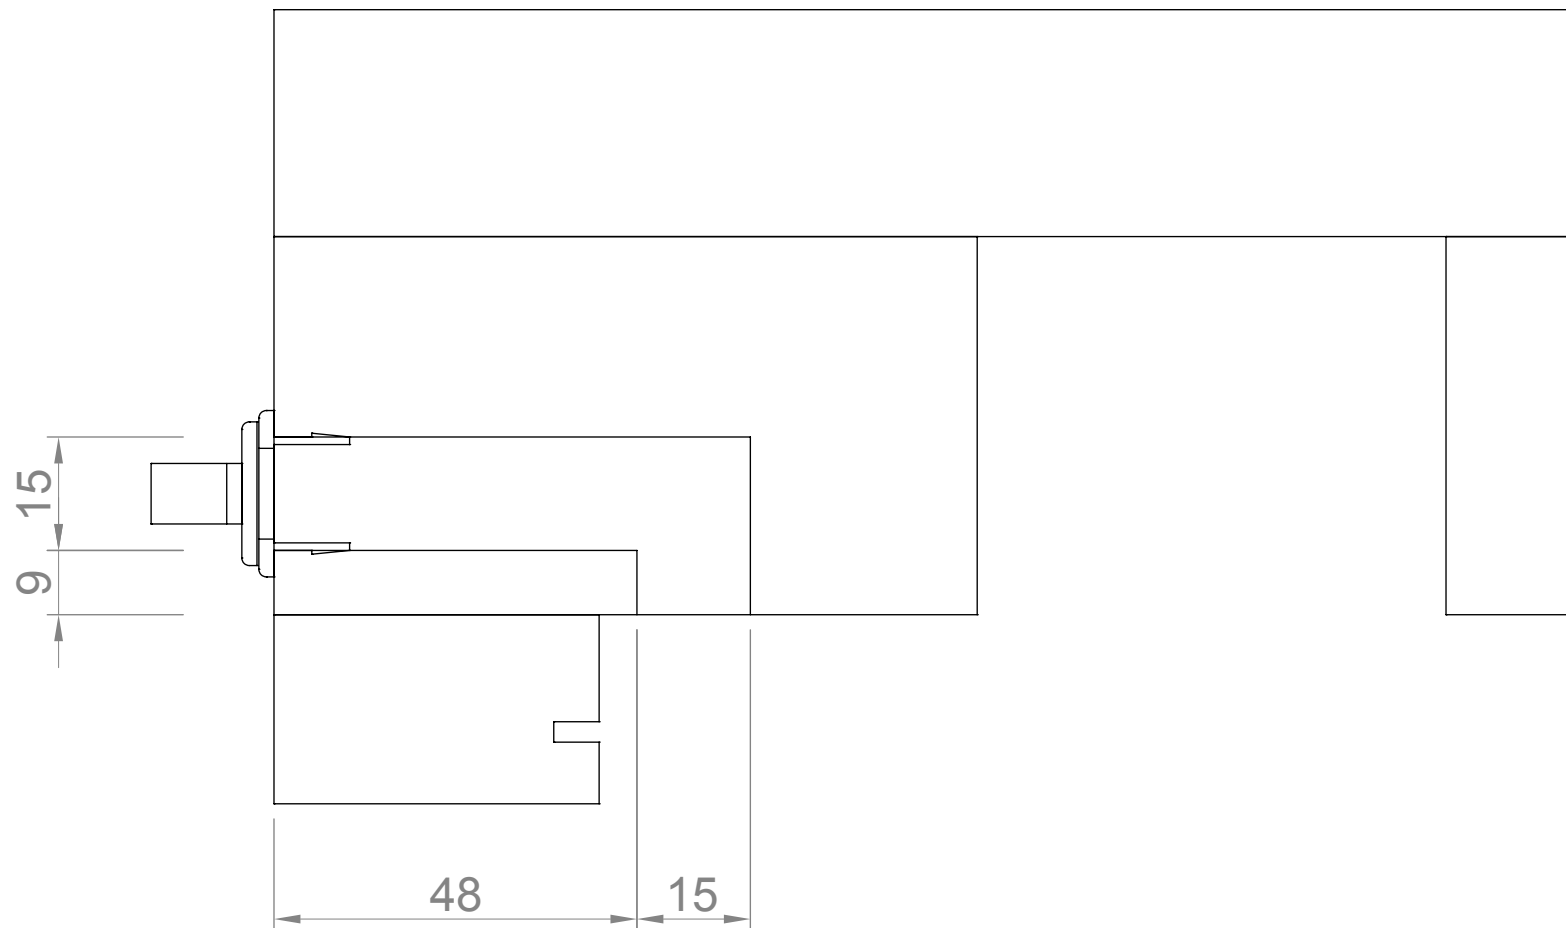

Studio 5 Old School Studios
140 Eastgate Street
Bury St Edmunds, Suffolk
IP33 1XX

phone: 01284 705 468

www.livingwoodwindows.co.uk
sales@livingwoodwindows.co.uk

Livingwood Windows Limited

Timber Out Open Bifold Door
Trickle Vent Detail

DATE 14/06/2010

SCALE do not scale