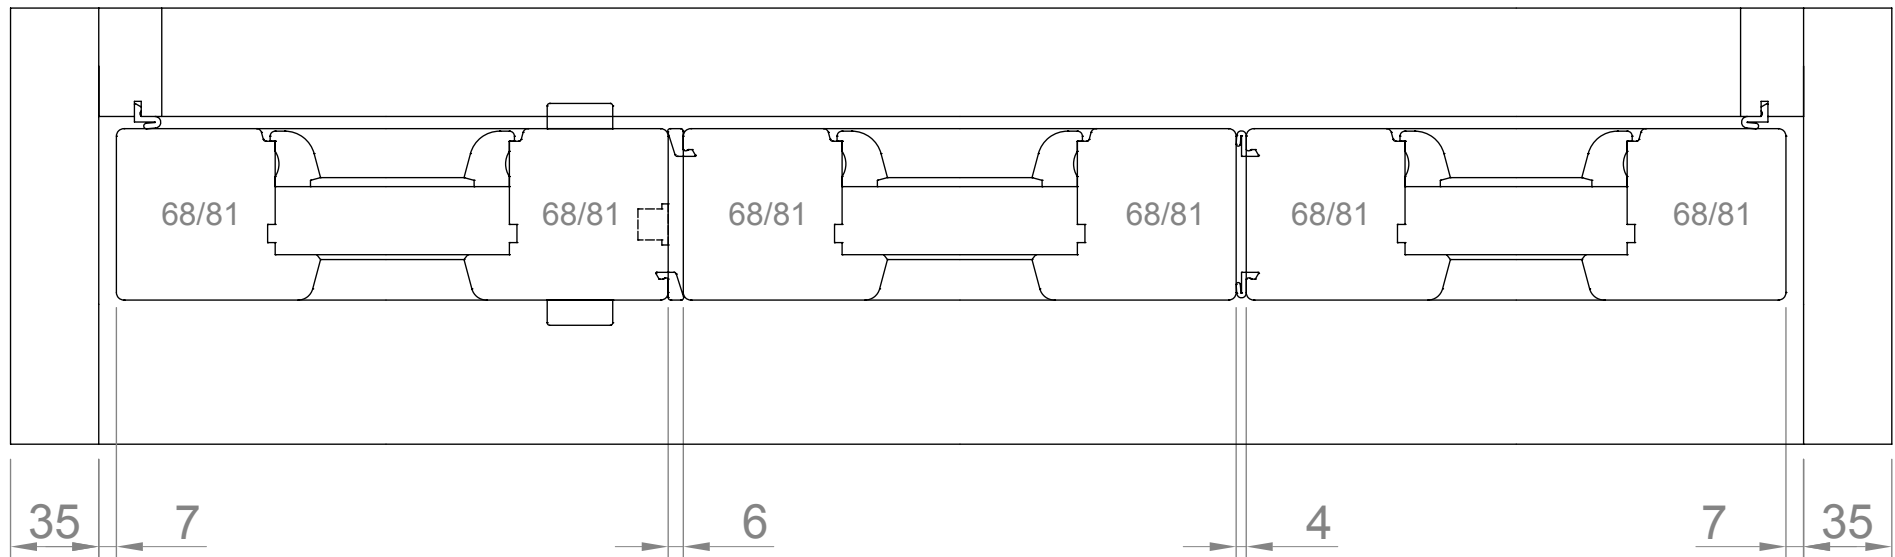

Timber Out Open Bifold Door
Trickle Vent Detail

DATE 14/06/2010

SCALE do not scale

Studio 5 Old School Studios
 140 Eastgate Street
 Bury St Edmunds, Suffolk
 IP33 1XX

phone: 01284 705 468

www.livingwoodwindows.co.uk
 sales@livingwoodwindows.co.uk