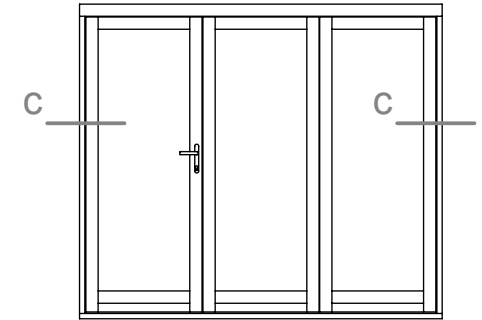

Timber Out Open Bifold Door
Trickle Vent Detail

DATE 14/06/2010

SCALE do not scale

Studio 5 Old School Studios
 140 Eastgate Street
 Bury St Edmunds, Suffolk
 IP33 1XX

phone: 01284 705 468

www.livingwoodwindows.co.uk
 sales@livingwoodwindows.co.uk