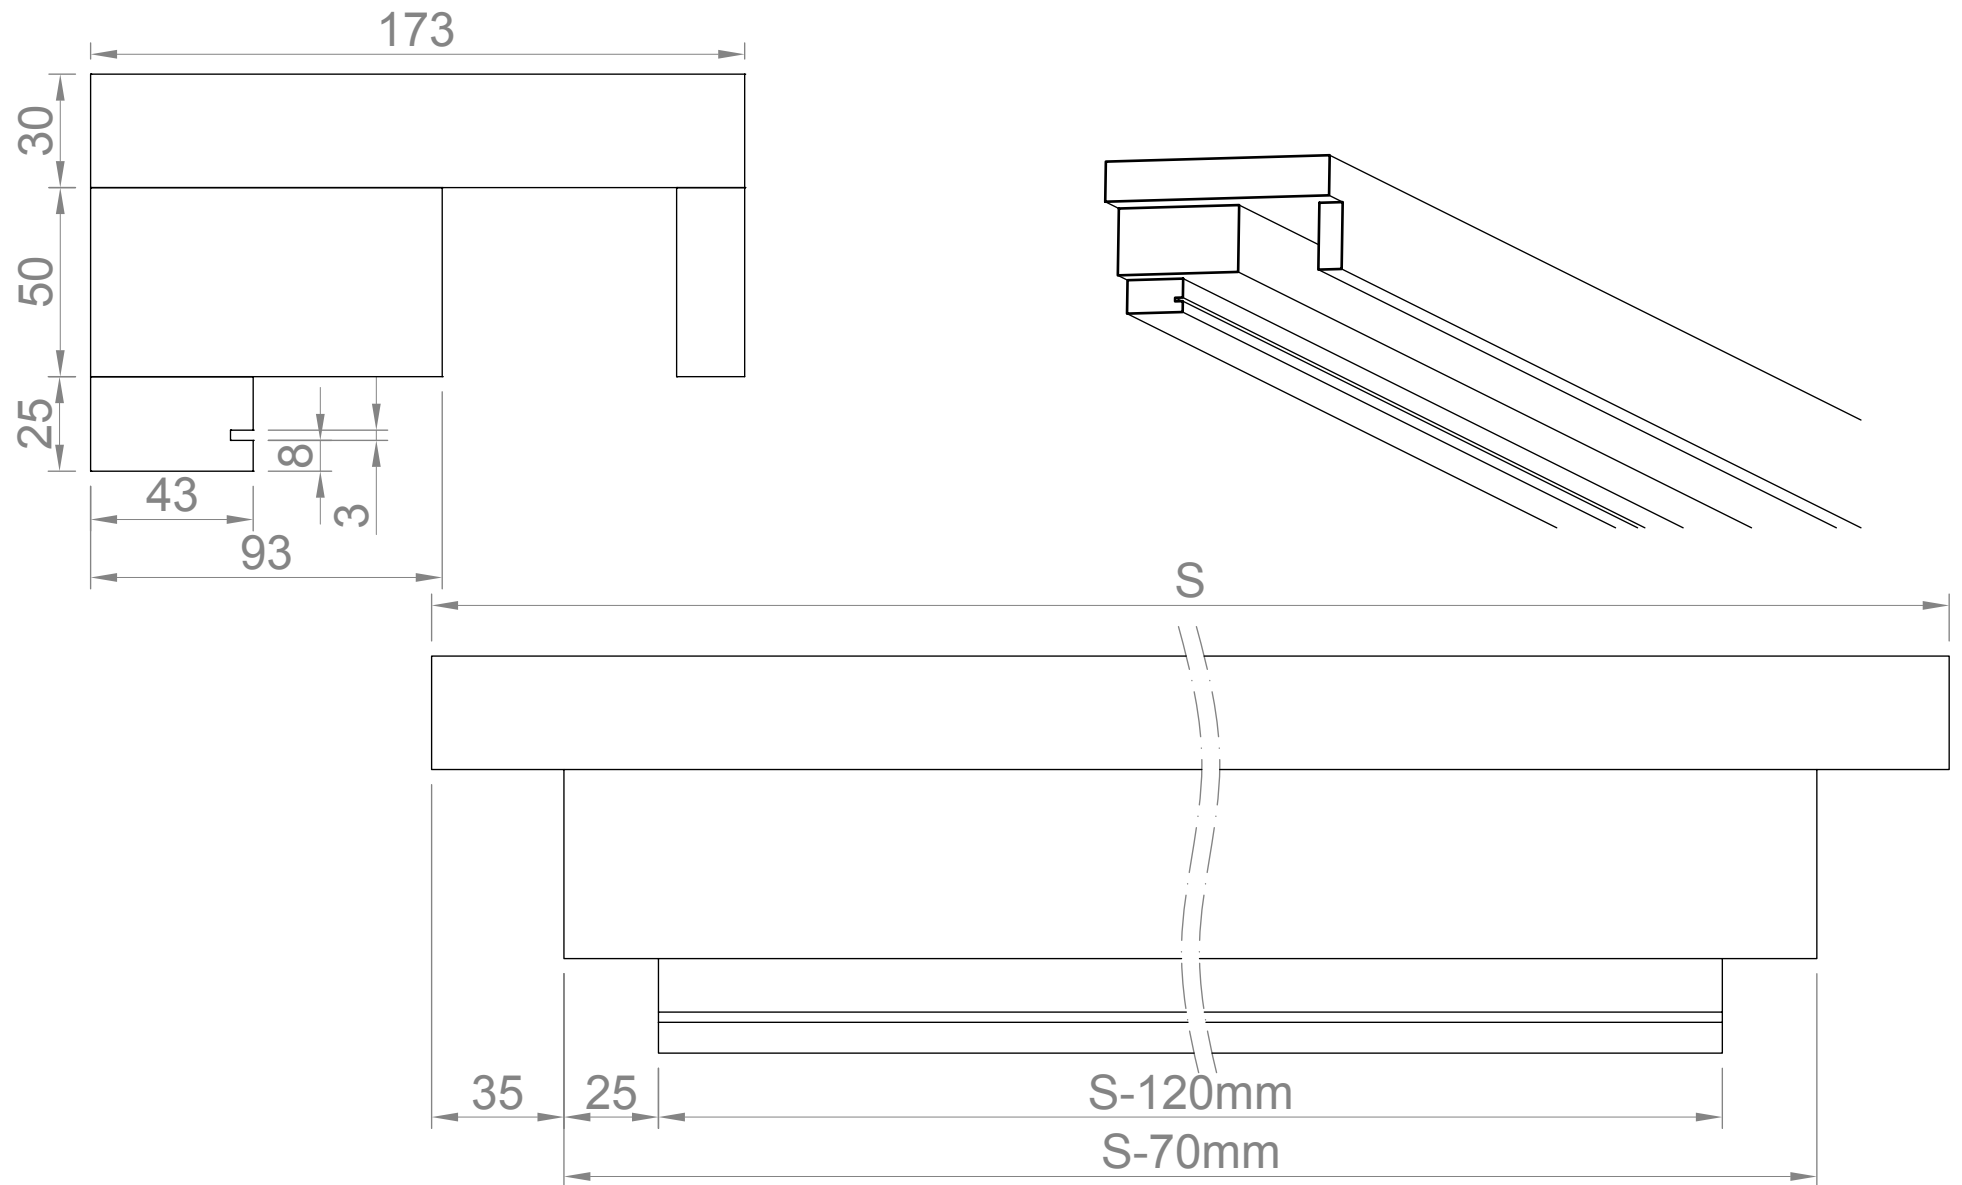

Studio 5 Old School Studios
140 Eastgate Street
Bury St Edmunds, Suffolk
IP33 1XX
phone: 01284 705 468
www.livingwoodwindows.co.uk
sales@livingwoodwindows.co.uk

Livingwood Windows Limited	
Timber Out Open Bifold Door Head Track Section	
DATE	14/06/2010
SCALE	do not scale