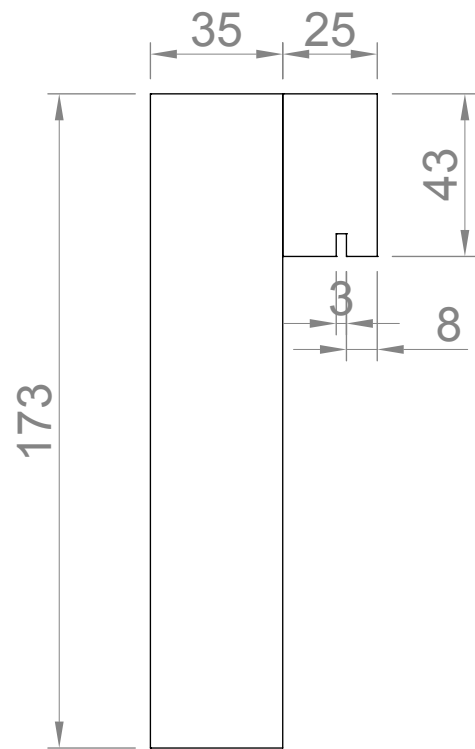

1 left \ 1 right