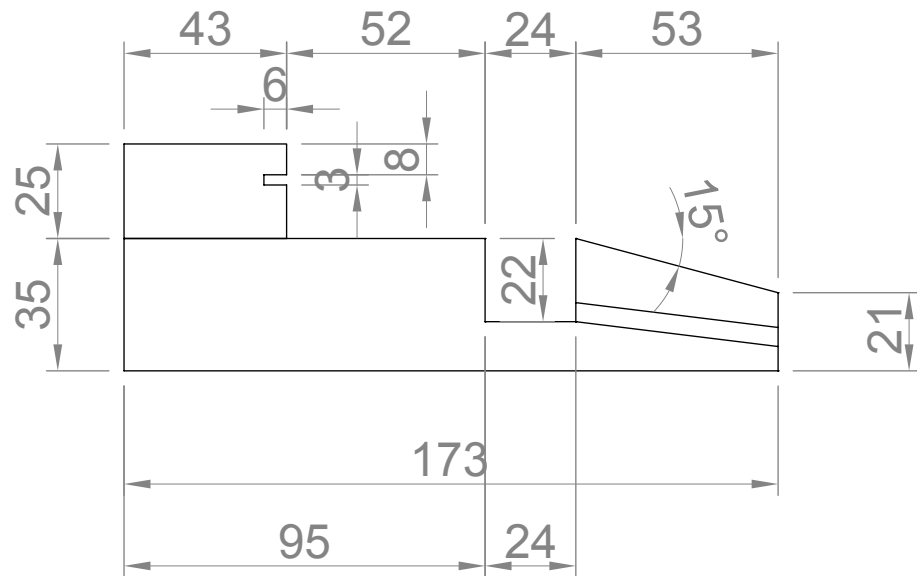

Studio 5 Old School Studios
140 Eastgate Street
Bury St Edmunds, Suffolk
IP33 1XX
phone: 01284 705 468
www.livingwoodwindows.co.uk
sales@livingwoodwindows.co.uk

Livingwood Windows Limited	
Timber Out Open Bifold Door Base Track Section in Hardwood	
DATE	14/06/2010
SCALE	do not scale