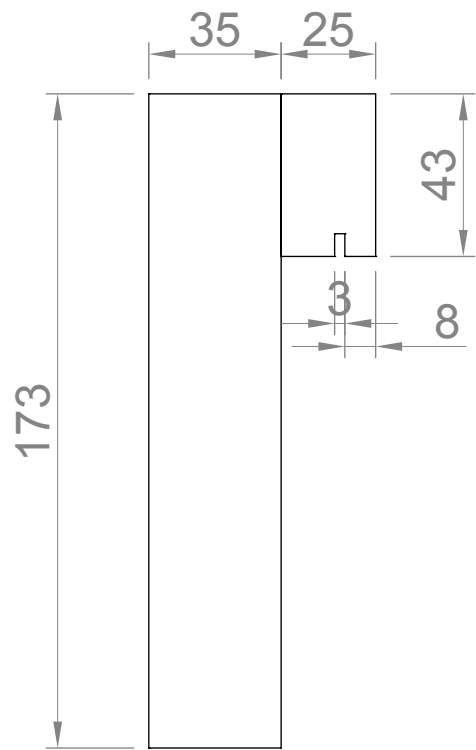

1 left \ 1 right