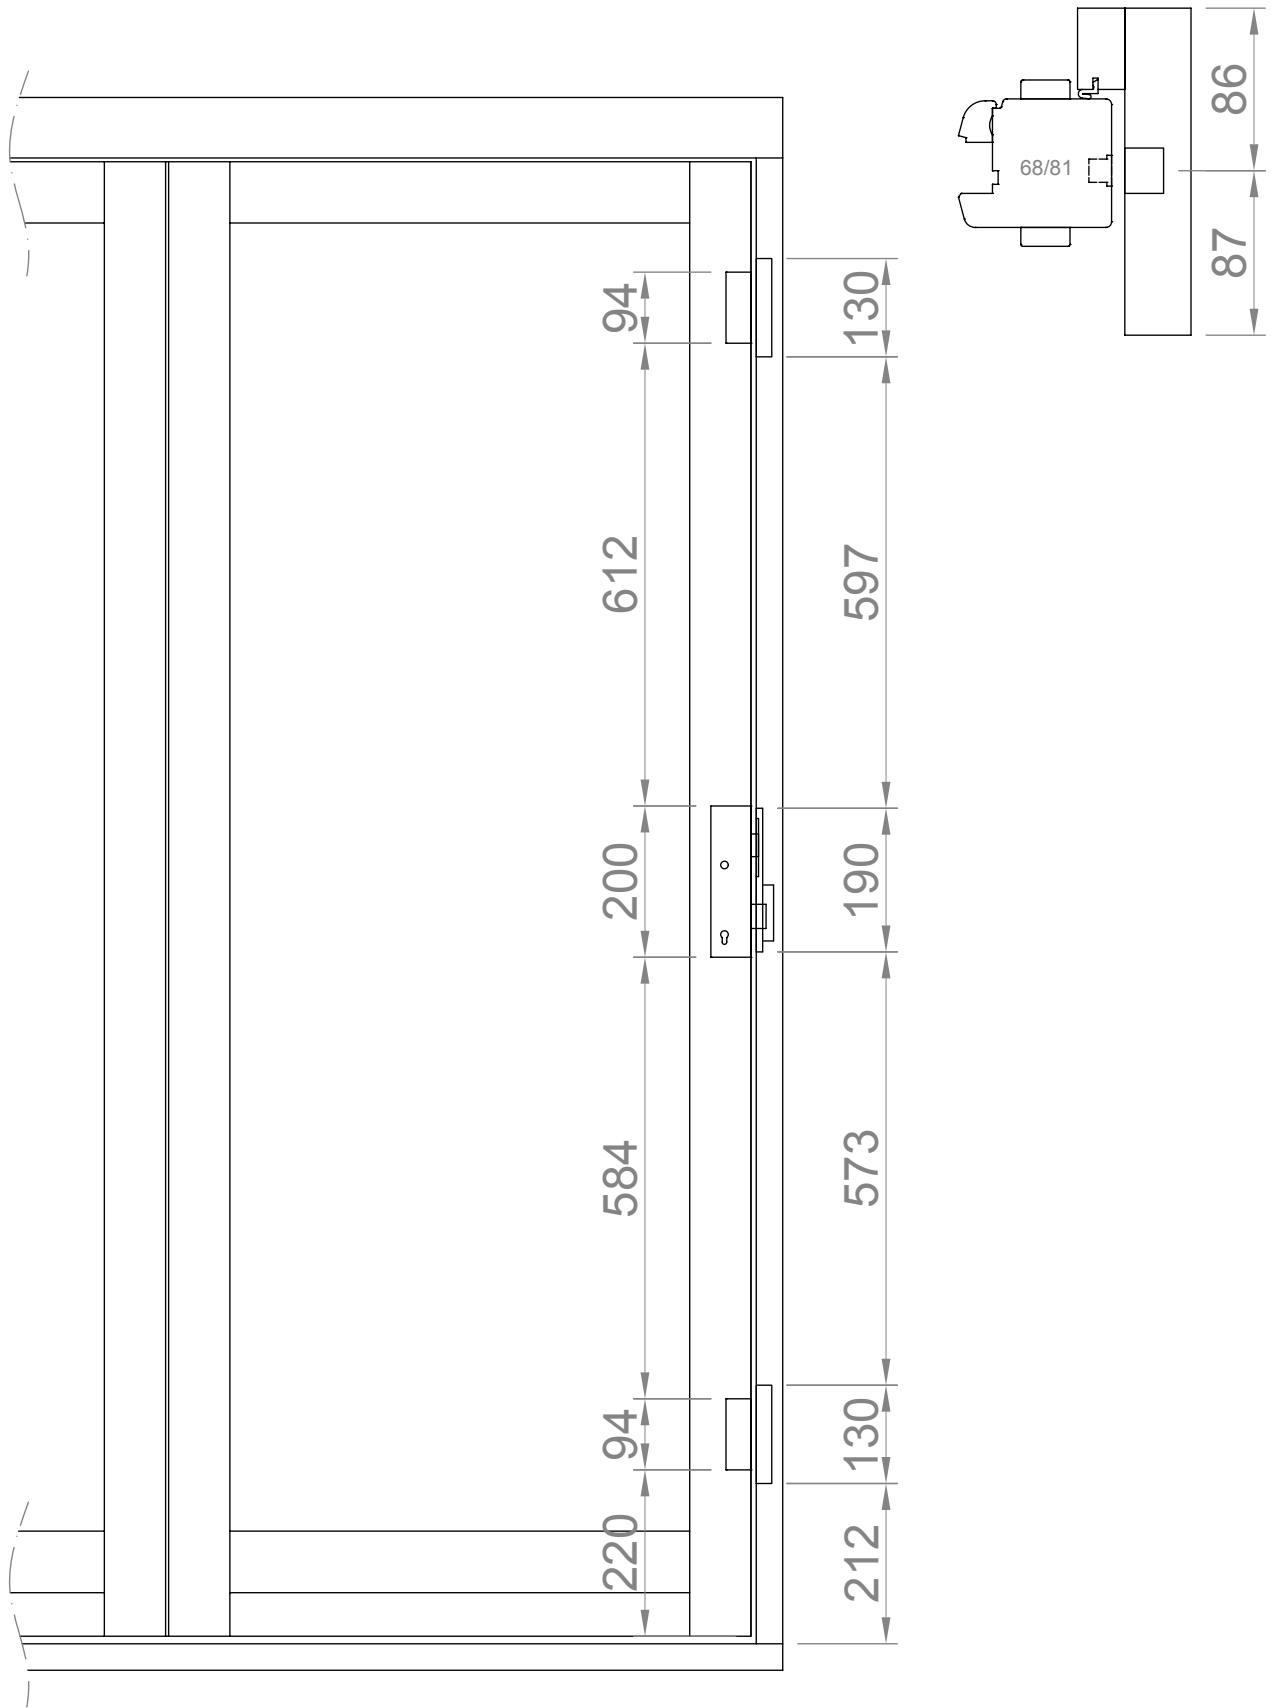

Studio 5 Old School Studios
140 Eastgate Street
Bury St Edmunds, Suffolk
IP33 1XX
phone: 01284 705 468
www.livingwoodwindows.co.uk
sales@livingwoodwindows.co.uk

Livingwood Windows Limited	
Timber Out Open Bifold Door Position of hinges to frame jambs	
DATE	14/06/2010
SCALE	do not scale