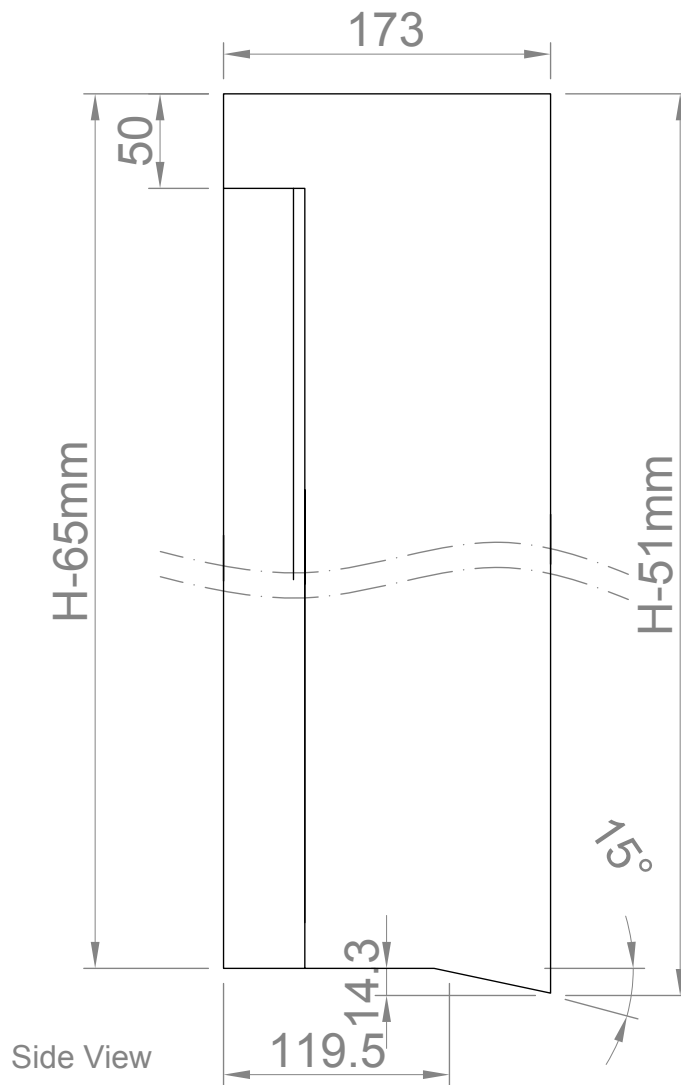

1 left \ 1 right