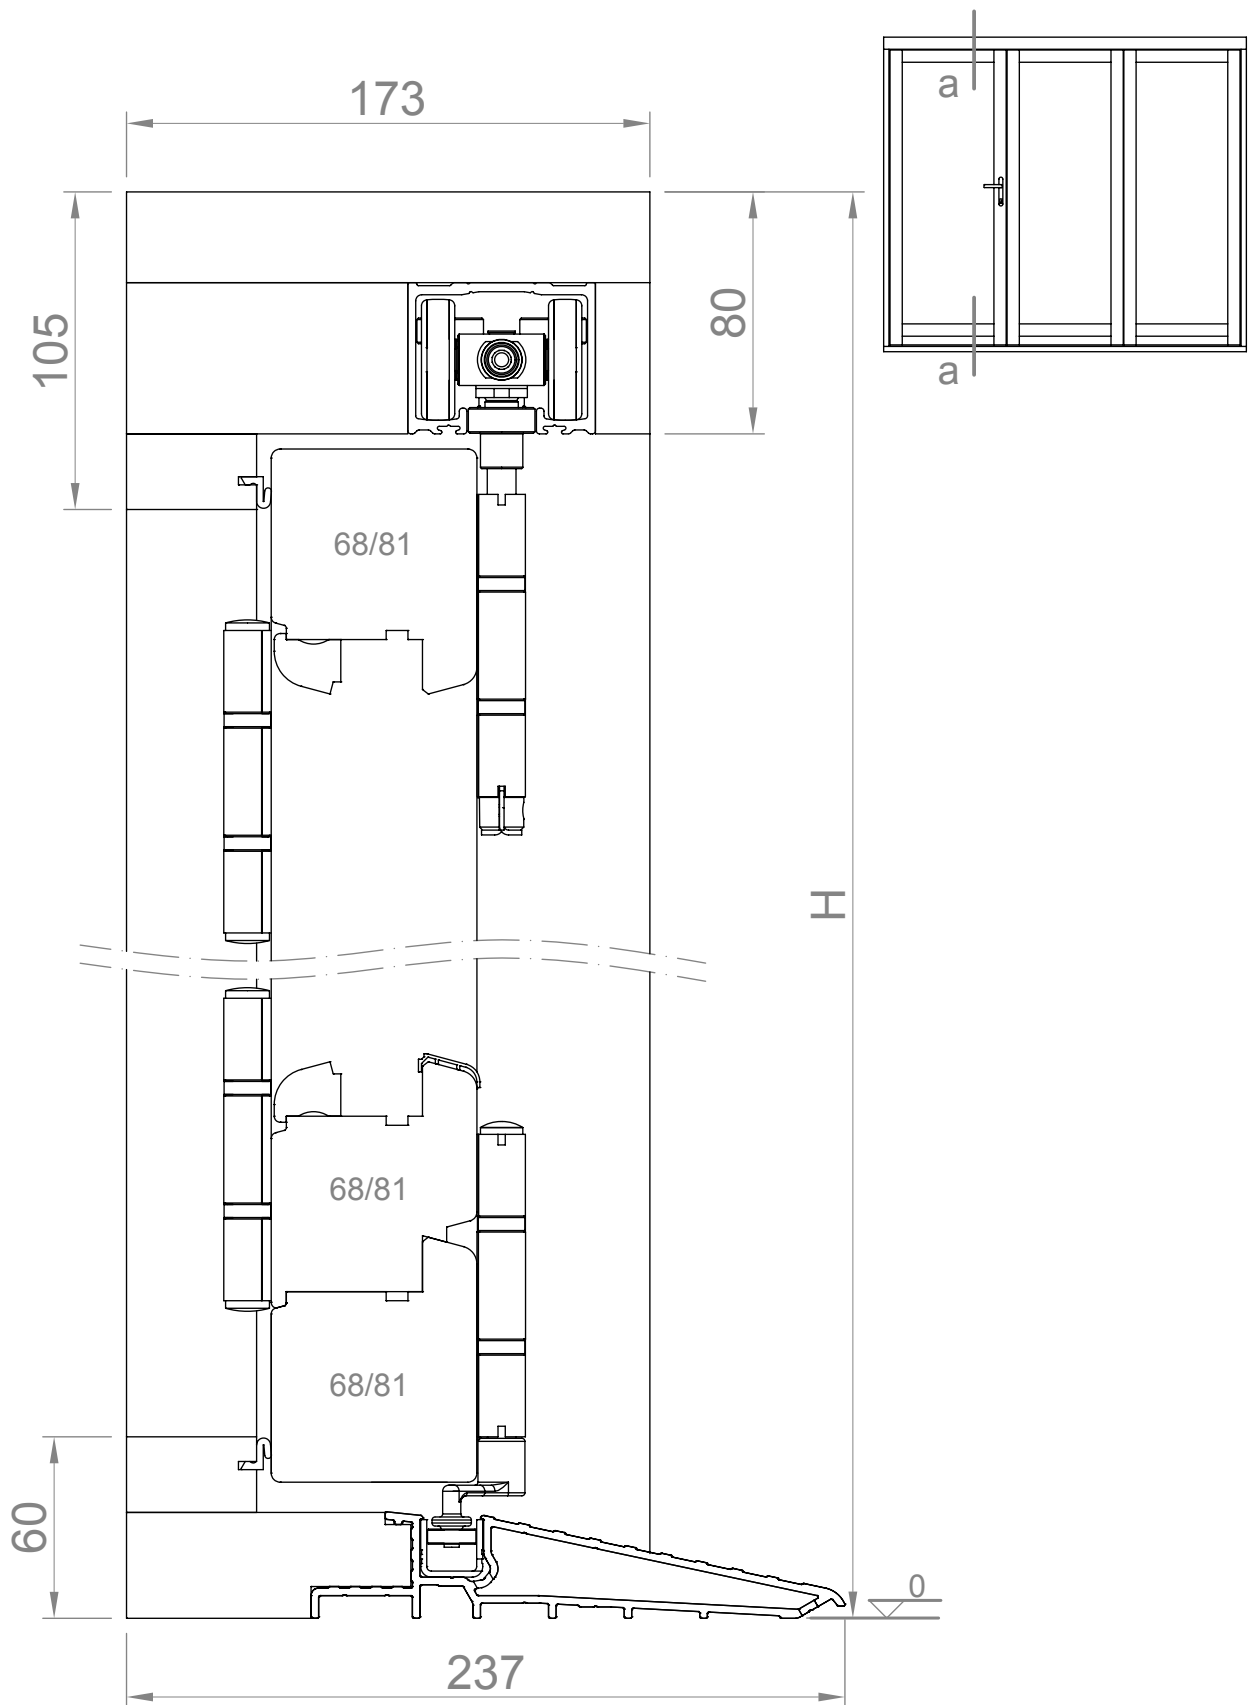

phone: 01284 705 468

www.livingwoodwindows.co.uk
sales@livingwoodwindows.co.uk

Livingwood Windows Limited

Timber Out Open Bifold Door
Frame Jamb Sections

DATE 14/06/2010

SCALE do not scale

Studio 5 Old School Studios
140 Eastgate Street
Bury St Edmunds, Suffolk
IP33 1XX

phone: 01284 705 468

www.livingwoodwindows.co.uk
sales@livingwoodwindows.co.uk

Livingwood Windows Limited

Timber Out Open Bifold Door. Section through Tracks and door leaf. Aluminium Threshold

DATE 14/06/2010