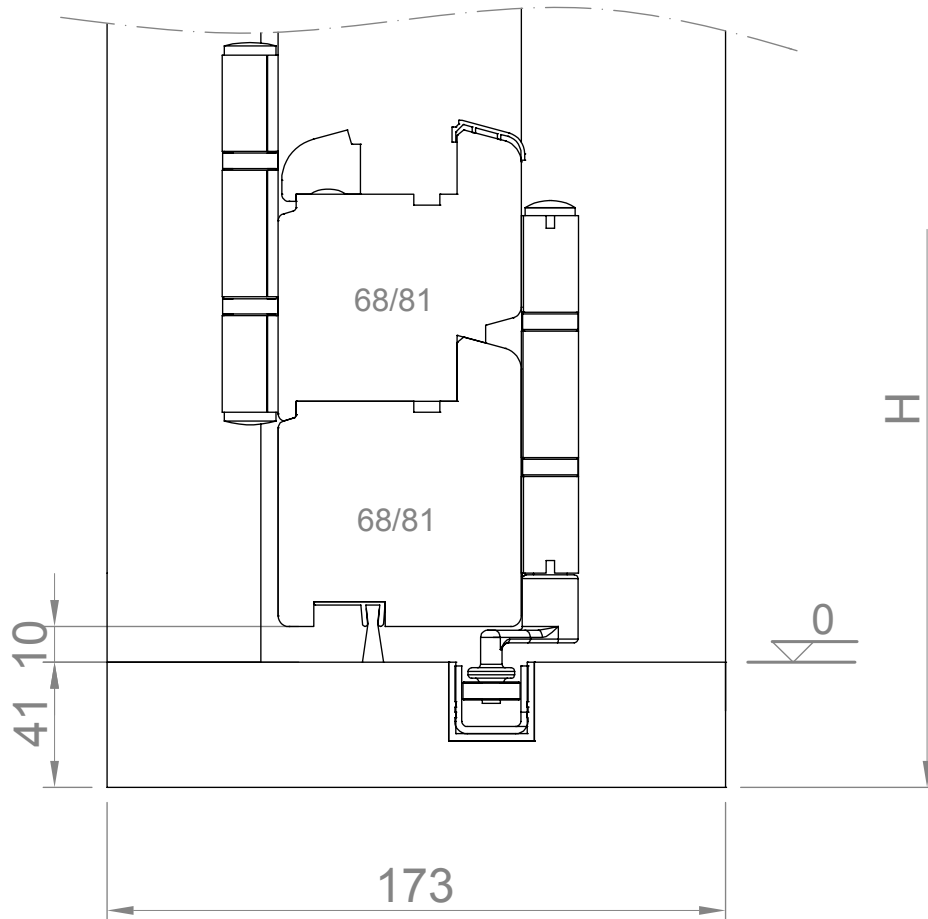

Studio 5 Old School Studios
140 Eastgate Street
Bury St Edmunds, Suffolk
IP33 1XX

phone: 01284 705 468

www.livingwoodwindows.co.uk
sales@livingwoodwindows.co.uk

Livingwood Windows Limited

Timber Out Open Bifold Door
Threshold detail

DATE 14/06/2010

SCALE do not scale