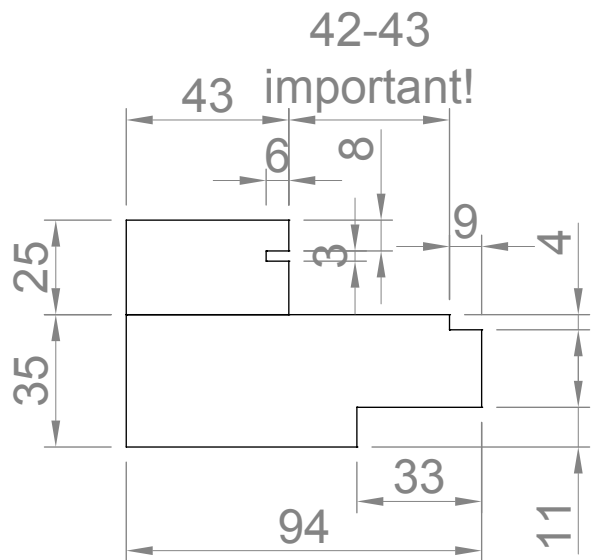

Studio 5 Old School Studios
140 Eastgate Street
Bury St Edmunds, Suffolk
IP33 1XX

phone: 01284 705 468

www.livingwoodwindows.co.uk
sales@livingwoodwindows.co.uk

Livingwood Windows Limited

Timber Out Open Bifold Door
Base Aluminium Track Section

DATE 14/06/2010

SCALE do not scale