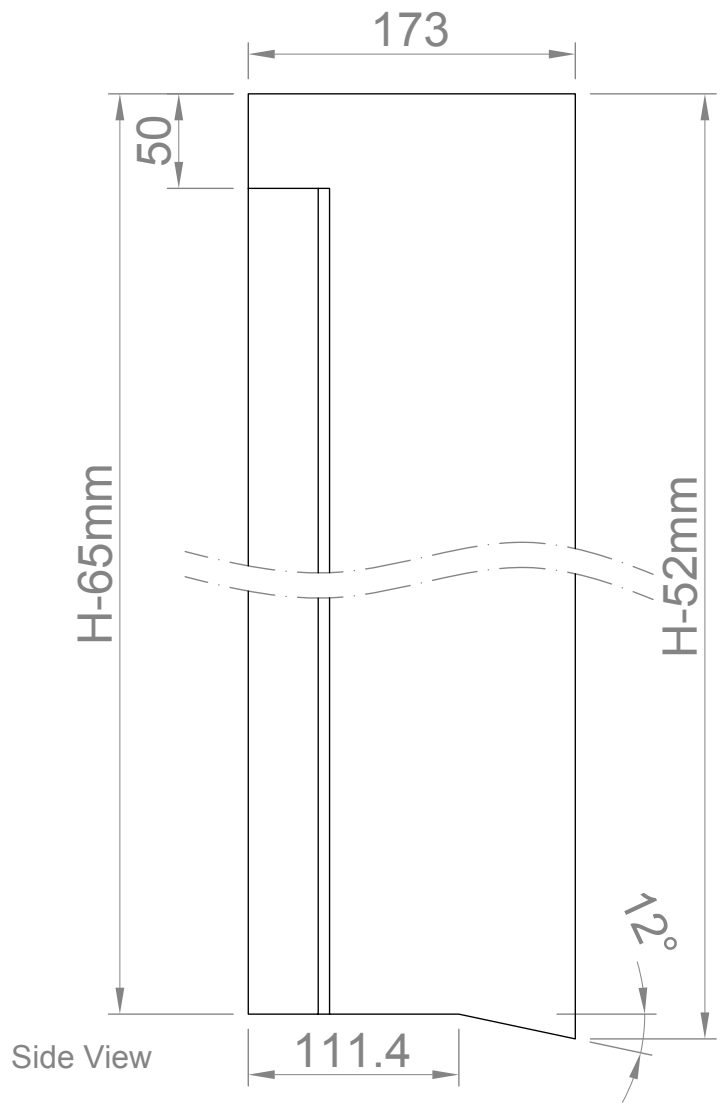

Livingwood Windows Limited	
Timber Out Open Bifold Door Base Track Section in Hardwood	
DATE	14/06/2010
SCALE	do not scale

1 left \ 1 right

Studio 5 Old School Studios
 140 Eastgate Street
 Bury St Edmunds, Suffolk
 IP33 1XX
 phone: 01284 705 468
 www.livingwoodwindows.co.uk
 sales@livingwoodwindows.co.uk