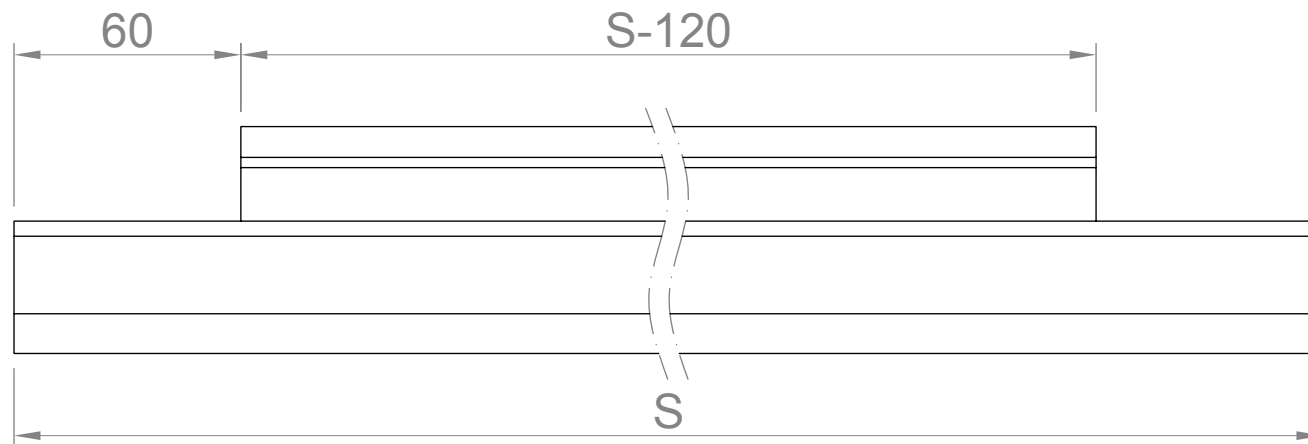

Studio 5 Old School Studios
140 Eastgate Street
Bury St Edmunds, Suffolk
IP33 1XX

phone: 01284 705 468

www.livingwoodwindows.co.uk
sales@livingwoodwindows.co.uk

Livingwood Windows Limited

Timber Out Open Bifold Door
Base Aluminium Track Section

DATE 14/06/2010

SCALE do not scale